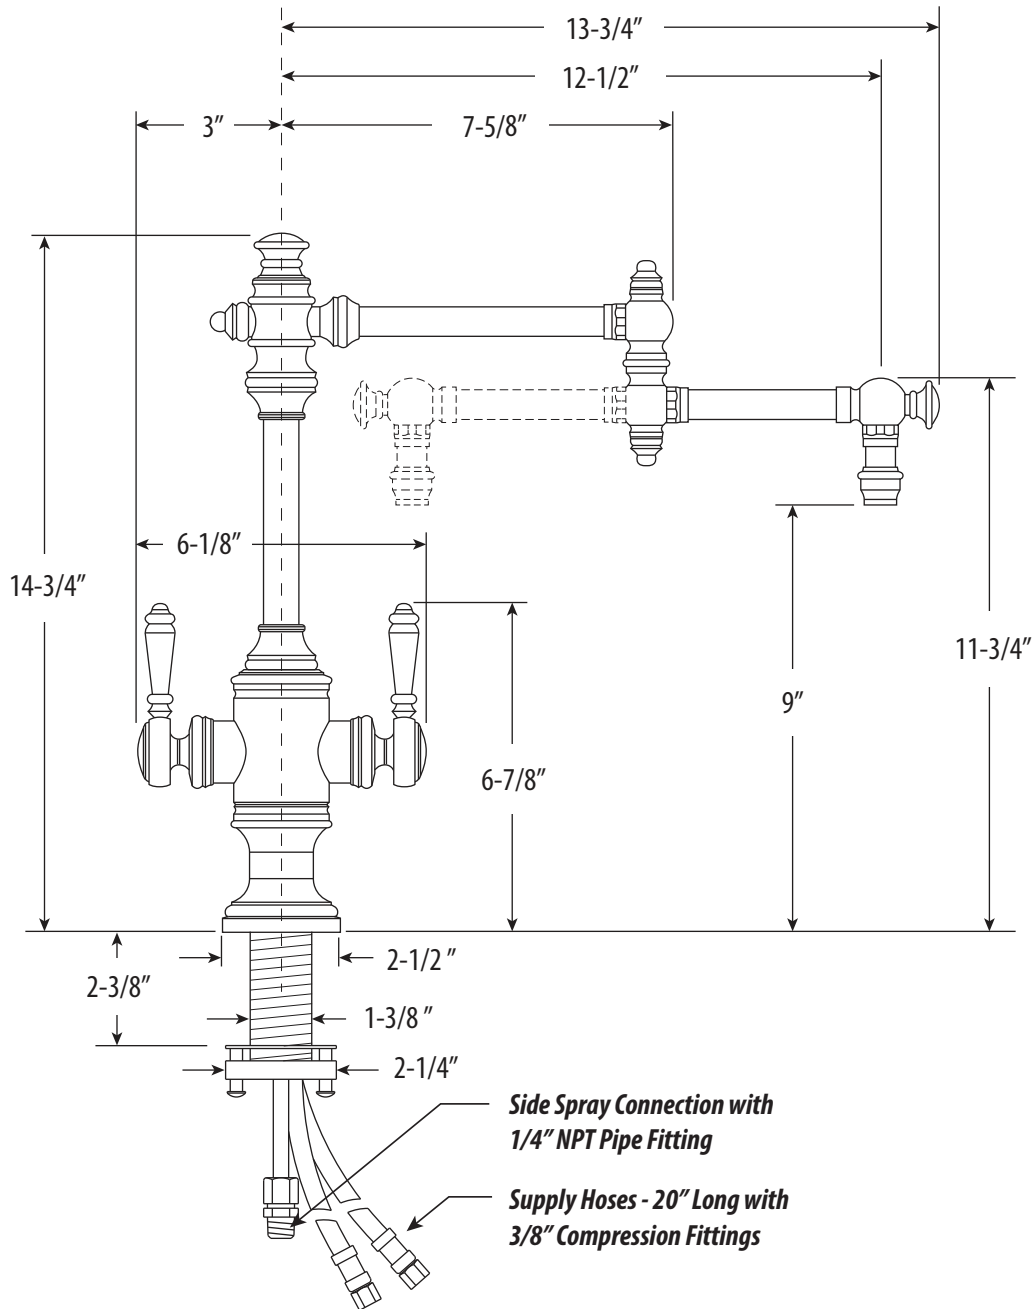

TOWSON TWO HANDLE KITCHEN FAUCET / 12" ARTICULATED SPOUT

8010-12

- MAX COUNTER THICKNESS 2-3/8"
- MINIMUM INSTALL HOLE SIZE 1-1/2"

DIMENSIONS MAY VARY AND ARE SUBJECT TO CHANGE. NO RESPONSIBILITY IS ASSUMED FOR USE OF SUPERCEDED OR VOIDED DATA