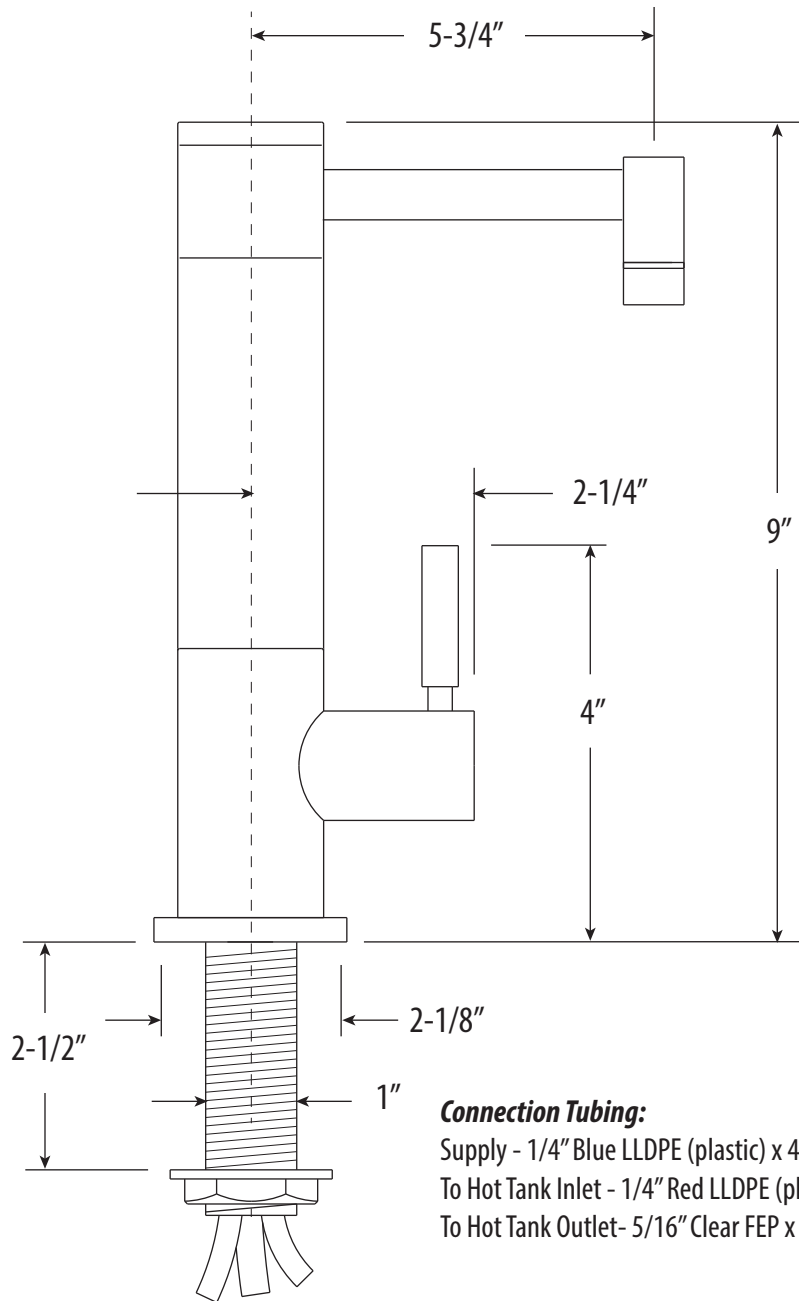

# 1900H

- MAX COUNTER THICKNESS 2-1/2"
- INSTALL HOLE SIZE ADAPTABLE UP TO 1-3/8"

DIMENSIONS MAY VARY AND ARE SUBJECT TO CHANGE. NO RESPONSIBILITY IS ASSUMED FOR USE OF SUPERCEDED OR VOIDED DATA