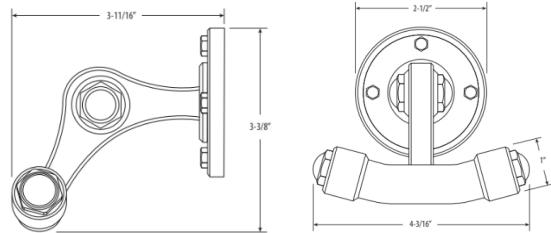

ARGONAUT

by  WATERSTONE
FAUCETS

Double Robe Hook MODEL AG302-1

The Argonaut collection from Waterstone is a new line of bath and shower faucets designed and manufactured in Southern California. Waterstone is world-renowned for its unique and distinctive kitchen faucets.

- 2-1/2"W x 3-3/8"H back plate.
- Extends 3-11/16" from wall.
- Includes heavy-duty snap toggle mounting system.
- for drywall and screws for wood doors or panels.
- Available in 6 designer finishes: CD, CH, MB, PN, SN, UPB & split finish.
- Diamond cut knurling accents.
- Machined from solid brass in Murrieta, CA.