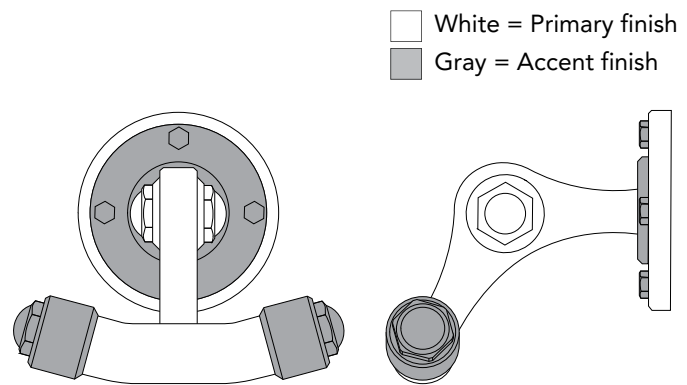

Split Finishes

Faucet can be split using any combination of the standard finishes listed below. For pricing add 10% to the higher list price of the 2 finishes.

Group 1

- Chrome - CH

Group 2

- Chardonnay - CD
- Matte Black - MB
- Polished Nickel - PN
- Satin Nickel - SN
- Unlacquered Polished Brass - UPB

HOW TO DESIGNATE A SPLIT FINISH FAUCET WHEN ORDERING

Take the model number and add both finishes to the suffix starting with the Primary finish followed by the Accent finish. For Matte Black (MB) and Chardonnay (CD), it would be AG254-1-MB_CD. If you wanted Chardonnay (CD) and Polished Nickel (PN) it would be AG254-1-CD_PN. For all split finish designs click "Split Finishes" in the top menu of our home page on www.waterstoneco.com

AG302-1