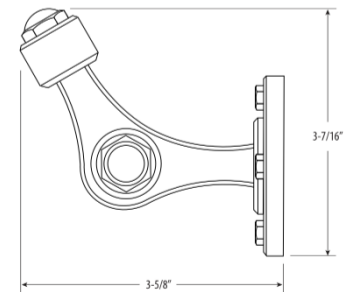

- Extends 3-5/8" from wall.
- Includes heavy-duty snap toggle mounting system for drywall and screws for wood doors or panels.
- Ideal for hanging heavy robes or towels.
- Available in 6 designer finishes: CD, CH, MB, PN, SN, UPB & split finish.
- Diamond cut knurling accents.
- Machined from solid brass in Murrieta, CA.