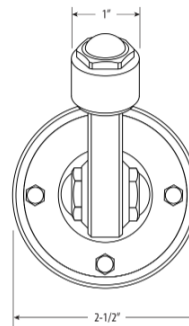

- Extends 3-5/8" from wall.
- Includes heavy-duty snap toggle mounting system for drywall and screws for wood doors or panels.
- Ideal for hanging heavy robes or towels.
- Available in 6 designer finishes: CD, CH, MB, PN, SN, UPB & split finish.
- Diamond cut knurling accents.
- Machined from solid brass in Murrieta, CA.