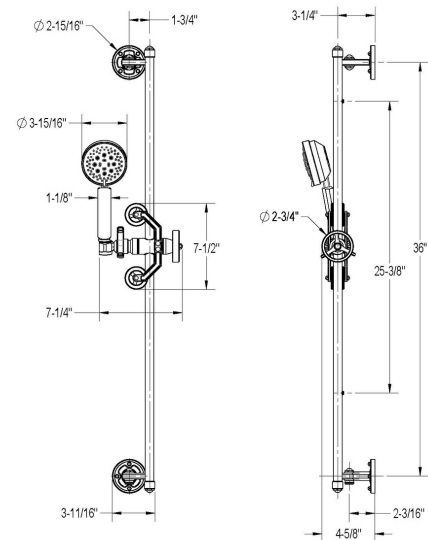

ARGONAUT

by  WATERSTONE
FAUCETS

Slide Bar w/ Hand Shower

MODEL AG255-1

The Argonaut collection from Waterstone is a new line of bath and shower faucets designed and manufactured in Southern California. Waterstone is world-renowned for its unique and distinctive kitchen faucets.

- 36" slide bar with 24" of vertical movement.
- Wheeled slide bar allows for variable shower heights.
- Bar mount locks hand shower in place to desired height, angle, and position.
- 3 individual spray options - firm, massage or soft aerated spray.
- 4" wide spray face.
- 60" hose length.
- 1.75 gpm flow rate.
- Available in 6 designer finishes: CD, CH, MB, PN, SN, UPB & split finish.
- Diamond cur knurling accents.
- Machined from solid brass in Murrieta, CA.