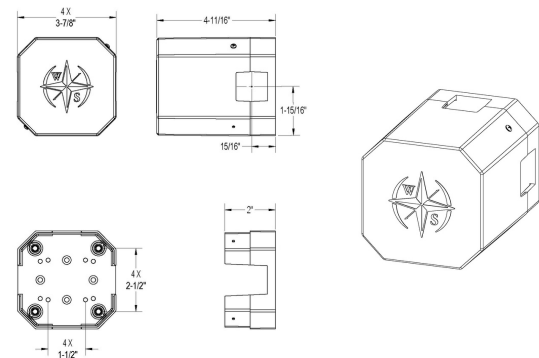

ARGONAUT

by  WATERSTONE
FAUCETS

Wall Mount Shower Head w/ Back Plate Model: AG250-1

The Argonaut collection from Waterstone is a new line of bath and shower faucets designed and manufactured in Southern California. Waterstone is world-renowned for its unique and distinctive kitchen faucets.

- Rough-in 10122 required (Sold Separately).
- 3 individual spray options - firm, massage, or soft aerated spray.
- Shower head can swivel in any direction for the desired spray angle.
- 5" wide spray face with 9" shower arm reach.
- 1.75 gpm flow rate.
- Available in 6 designer finishes: CD, CH, MB, PN, SN, UPB & split finish.
- Diamond cut knurling accents.
- Machined from solid brass in Murrieta, CA.