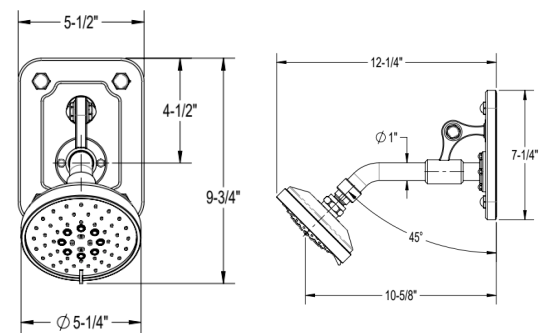

ARGONAUT

by  WATERSTONE
FAUCETS

Wall Mount Shower Head w/ Back Plate Model: AG250-1

The Argonaut collection from Waterstone is a new line of bath and shower faucets designed and manufactured in Southern California. Waterstone is world-renowned for its unique and distinctive kitchen faucets.

- Rough-in 10122 required (Sold Separately).
- 3 individual spray options - firm, massage, or soft aerated spray.
- Shower head can swivel in any direction for the desired spray angle.
- 5" wide spray face with 9" shower arm reach.
- 1.75 gpm flow rate.
- Available in 6 designer finishes: CD, CH, MB, PN, SN, UPB & split finish.
- Diamond cut knurling accents.
- Machined from solid brass in Murrieta, CA.