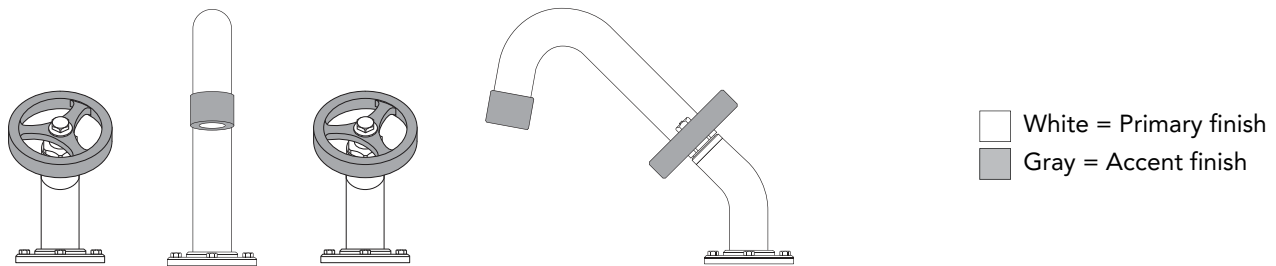

Split Finishes

Faucet can be split using any combination of the standard finishes listed below. For pricing add 10% to the higher list price of the 2 finishes.

Group 1

- Chrome - CH

Group 2

- Chardonnay - CD
- Matte Black - MB
- Polished Nickel - PN
- Satin Nickel - SN
- Unlacquered Polished Brass - UPB

HOW TO DESIGNATE A SPLIT FINISH FAUCET WHEN ORDERING

Take the model number and add both finishes to the suffix starting with the Primary finish followed by the Accent finish. For Matte Black (MB) and Chardonnay (CD), it would be AG254-1-MB_CD. If you wanted Chardonnay (CD) and Polished Nickel (PN) it would be AG254-1-CD_PN. For all split finish designs click "Split Finishes" in the top menu of our home page on www.waterstoneco.com

AG210-1