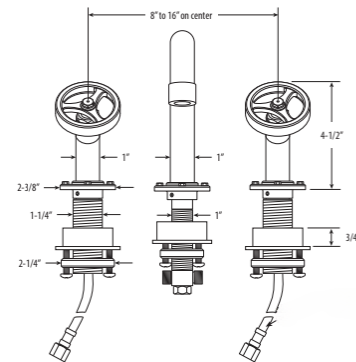

ARGONAUT

by WATERSTONE
FAUCETS

Lavatory Faucet and Push Drain

MODEL AG210-1: W/ OVERFLOW

MODEL AG210-2: W/O OVERFLOW

The Argonaut collection from Waterstone is a new line of bath and shower faucets designed and manufactured in Southern California. Waterstone is world-renowned for its unique and distinctive kitchen faucets.

We have now adapted the same creativity and craftsmanship to fixtures for the bath. Inspired by our Nautical roots, Argonaut sets out to inspire and exact an emotional feeling with our customers. Waterstone's craftsmanship and durability are guaranteed through our lifetime warranty.

- 6-3/4" spout height, 6-3/8" spout reach.
- Handles can be installed between 8" to 16" on center.
- 1/2" hot and cold ceramic disk 1/4 turn cartridges.
- 1.2 gpm maximum flow rate. Includes push drain. With overflow (AG280-1) or without overflow (AG281-1).
- Available in 6 designer finishes: CD, CH, MB, PN, SN, UPB & split finish.
- Diamond cut knurling accents.
- Machined from solid brass in Murrieta, CA.

Tag Us on Social Media

- [facebook.com/waterstonefaucets](https://www.facebook.com/waterstonefaucets)
- [@waterstone_faucets](https://www.instagram.com/waterstone_faucets)
- [linkedin.com/company/waterstone-faucets-official](https://www.linkedin.com/company/waterstone-faucets-official)

waterstoneco.com