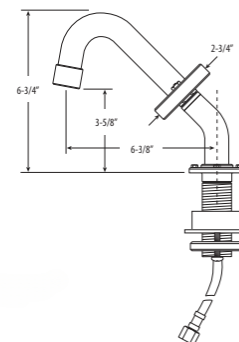

ARGONAUT

by WATERSTONE
FAUCETS

Lavatory Faucet and Push Drain

MODEL AG210-1: W/ OVERFLOW

MODEL AG210-2: W/O OVERFLOW

The Argonaut collection from Waterstone is a new line of bath and shower faucets designed and manufactured in Southern California. Waterstone is world-renowned for its unique and distinctive kitchen faucets.

We have now adapted the same creativity and craftsmanship to fixtures for the bath. Inspired by our Nautical roots, Argonaut sets out to inspire and exact an emotional feeling with our customers. Waterstone's craftsmanship and durability are guaranteed through our lifetime warranty.

- 6-3/4" spout height, 6-3/8" spout reach.
- Handles can be installed between 8" to 16" on center.
- 1/2" hot and cold ceramic disk 1/4 turn cartridges.
- 1.2 gpm maximum flow rate. Includes push drain. With overflow (AG280-1) or without overflow (AG281-1).
- Available in 6 designer finishes: CD, CH, MB, PN, SN, UPB & split finish.
- Diamond cut knurling accents.
- Machined from solid brass in Murrieta, CA.

Tag Us on Social Media

- [facebook.com/waterstonefaucets](https://www.facebook.com/waterstonefaucets)
- [@waterstone_faucets](https://www.instagram.com/waterstone_faucets)
- [linkedin.com/company/waterstone-faucets-official](https://www.linkedin.com/company/waterstone-faucets-official)

waterstoneco.com