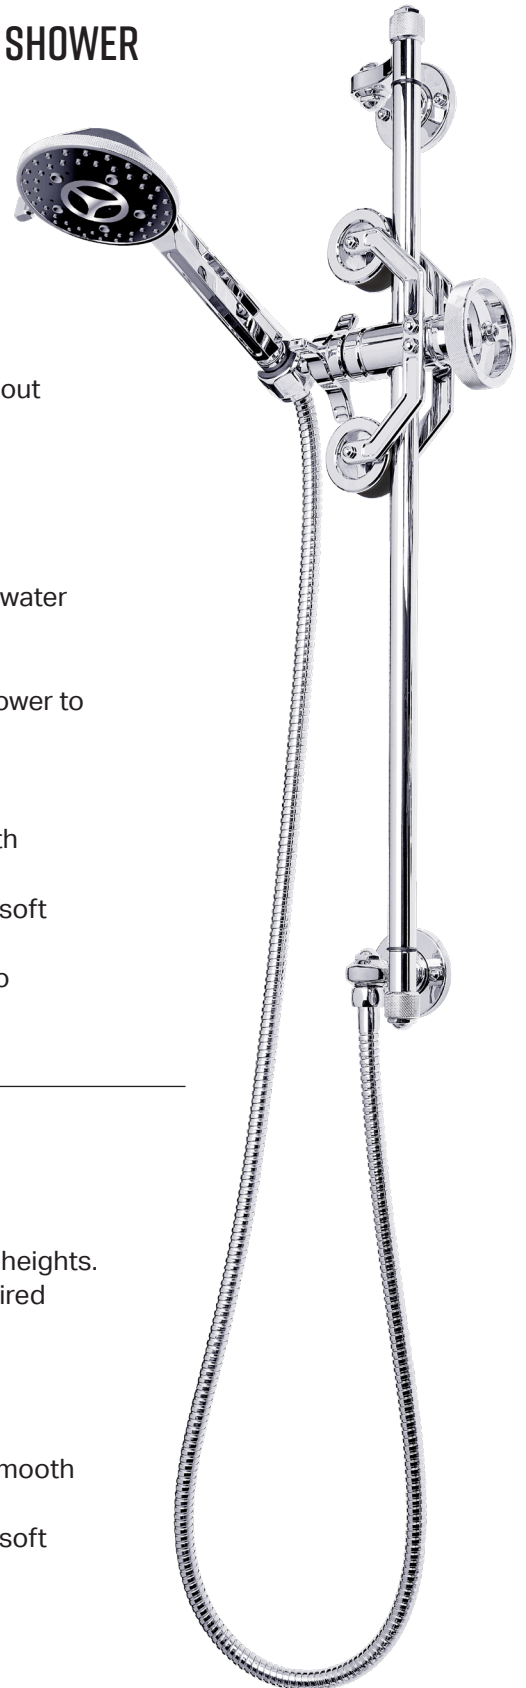

DIVERTER TRIM

MODEL NO. 10105

- Rough-in valve required (sold separately, model #10121).
- Nautical industrial inspired design enhances any bathroom.
- Single handle diverter allows a quick switch between 2 or 3 individual components.
- Provides 18 gpm flow rate at 45 psi.
- When turned, handle gently clicks into desired function.
- 6-1/2"W x 6-1/2"H trim plate size.
- Includes cartridge stem extension kit for wall thickness up to 3".

**All Argonaut Bath Suite products are available in 6 finishes:
Chrome, Classic Bronze, Matte Black, Polished Nickel, Satin Nickel and Unlacquered Polished Brass**

THE ARGONAUT BATH SUITE

FREESTANDING TUB FILLER W/ HAND SHOWER

MODEL NO. 10110

- Rough-in required (sold separately, model #10123).
- Floor mounted, single post design.
- ADA compliant lever handles control desired volume and temperature.
- 3/4" hot and cold ceramic disk 1/4 turn cartridges.
- Push lever diverts water flow between tub spout and hand shower.
- Overall height: 62-1/8".
- Floor to spout tip height: 38".
- 17" articulated spout reach.
- 18 gpm tub spout flow rate.
- Laminar spout flow creates a solid stream of water without splatter.
- Long reaching 60" spray hose.
- Spray arm spring technology allows hand shower to extend with ease.
- 4" hand shower spray face.
- 1.75 gpm hand shower flow rate.
- Hand shower includes thumb tab for a smooth transition between spray options.
- 3 individual spray options - firm, massage or soft aerated spray.
- Hand shower can be adjusted up and down to desired spray angle.

SLIDE BAR HAND SHOWER

MODEL NO. 10107

- Wheeled slide bar allows for variable shower heights.
- Bar mount locks hand shower in place to desired height, angle and position.
- 4" wide spray face.
- 60" hose length.
- 1.75 gpm flow rate.
- Hand shower includes thumb tab lock for a smooth transition between spray options.
- 3 individual spray options - firm, massage or soft aerated spray.
- Resistant to reverse osmosis water.