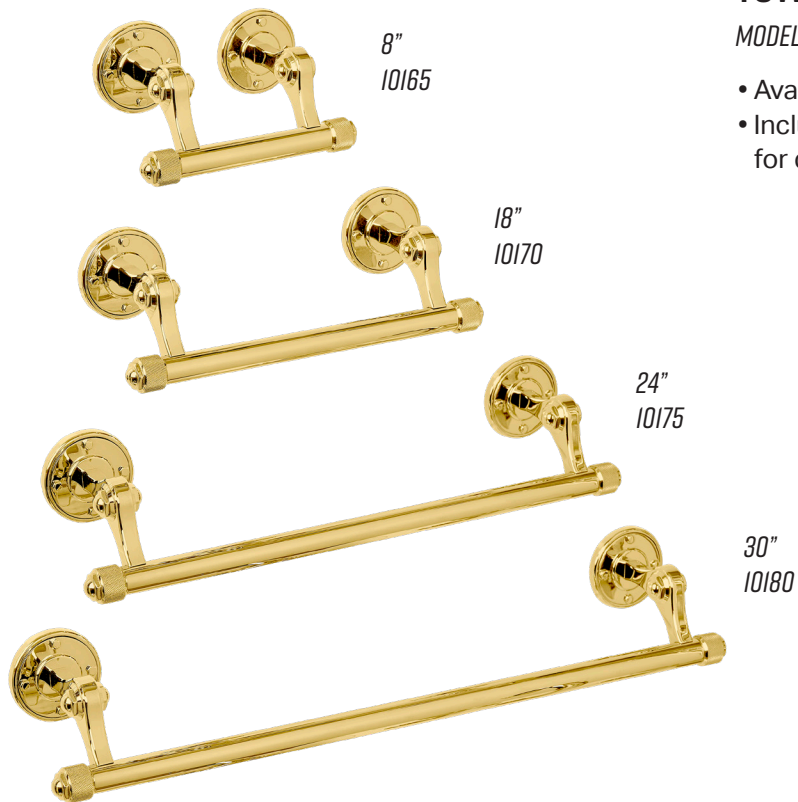

LAVATORY FAUCET

MODEL NO. 10100

- Two-handle, widespread bathroom lavatory faucet.
- Push drain not included.
- 6-3/8" spout reach.
- Handles can be installed between 8" to 16" on center.
- 1/2" hot and cold ceramic disk 1/4 turn cartridges.
- 1.75 gpm maximum flow rate.
- Aerated spout tip for smooth water flow.
- 20" reinforced braided connection hoses with 3/8" compression fitting.
- Resistant to reverse osmosis water.

- 2-1/2" wide with 1-1/2" push cap.
- 2" maximum sink thickness.
- 6" long tail piece.

**ALSO AVAILABLE WITHOUT OVERFLOW DRAIN HOLE
MODEL NO. 10113*

TOILET PAPER HOLDER

MODEL NO. 10160

- Pull-to-unlock holder rod pivots vertically to make changing tissue quick and easy.
- Rod pivots back into place and locks to secure paper.
- 10"W x 3-1/4"H back plate.
- Includes heavy duty snap toggle mounting system for drywall and screws for wood doors or panels.

- Available in 8in, 18in, 24in or 30in wide.
- Includes heavy duty snap toggle mounting system for drywall and screws for wood doors or panels.

ROBE HOOKS

MODEL NO. 10150, 10155

- Single or double robe hooks
- Single hook is 2-1/2"W x 3-7/16"H back plate.
- Double hook is 2-1/2"W x 3-3/8"H backplate.
- Extends 3-5/8" from wall.
- Includes heavy duty snap toggle mounting system for drywall and screws for wood doors or panels.
- Ideal for hanging heavy robes or towels.