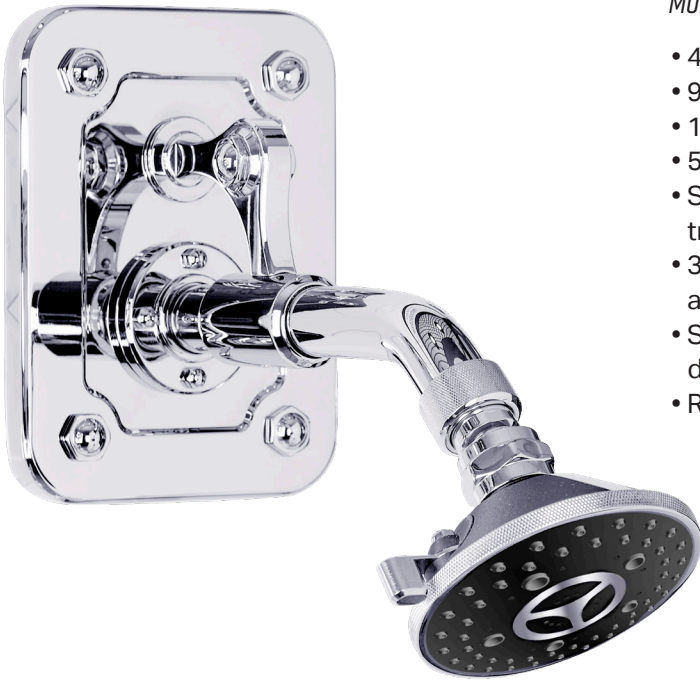

THE ARGONAUT BATH SUITE

RETRACTABLE WHEEL SYSTEM W/ HAND SHOWER

MODEL NO. 10103

- Wheel spring technology allows the hand shower to be extracted from holder with ease.
- Hand shower hose locks in place when deployed, then auto retracts with a gentle tug.
- 68" hose length.
- 4" wide spray face.
- 1.75 gpm flow rate.
- Hand shower can be adjusted up and down to desired spray angle.
- Hand shower includes thumb tab for a smooth transition between spray options.
- 3 individual spray options - firm, massage or soft aerated spray.
- Resistant to reverse osmosis water.

THERMOSTATIC SHOWER TRIM W/ BUILT-IN VOLUME CONTROL

MODEL NO. 10101

- Rough-in valve required (sold separately, model #10120).
- Independent controls for volume and water temperature.
- Hot limit stop prevents scalding.
- Push and turn handle feature overrides hot limit stop to increase water temperature.
- Volume control operates by stainless steel mechanical gear and drive screw system.
- 6-1/2"W x 11"H trim plate size.
- Includes cartridge stem extension kit for wall thickness up to 3".

**All Argonaut Bath Suite products are available in 6 finishes:
Chrome, Classic Bronze, Matte Black, Polished Nickel, Satin Nickel and Unlacquered Polished Brass**

WALL MOUNT SHOWER HEAD W/ BACK PLATE

MODEL NO. 10108

- 4" wide spray face.
- 9" shower arm reach.
- 1.75 gpm maximum flow rate.
- 5-1/2"W x 7-1/4"H back plate.
- Shower head includes thumb tab for a smooth transition between spray options.
- 3 individual spray options - firm, massage or soft aerated spray.
- Shower head can swivel in any direction for desired spray angle.
- Resistant to reverse osmosis water.