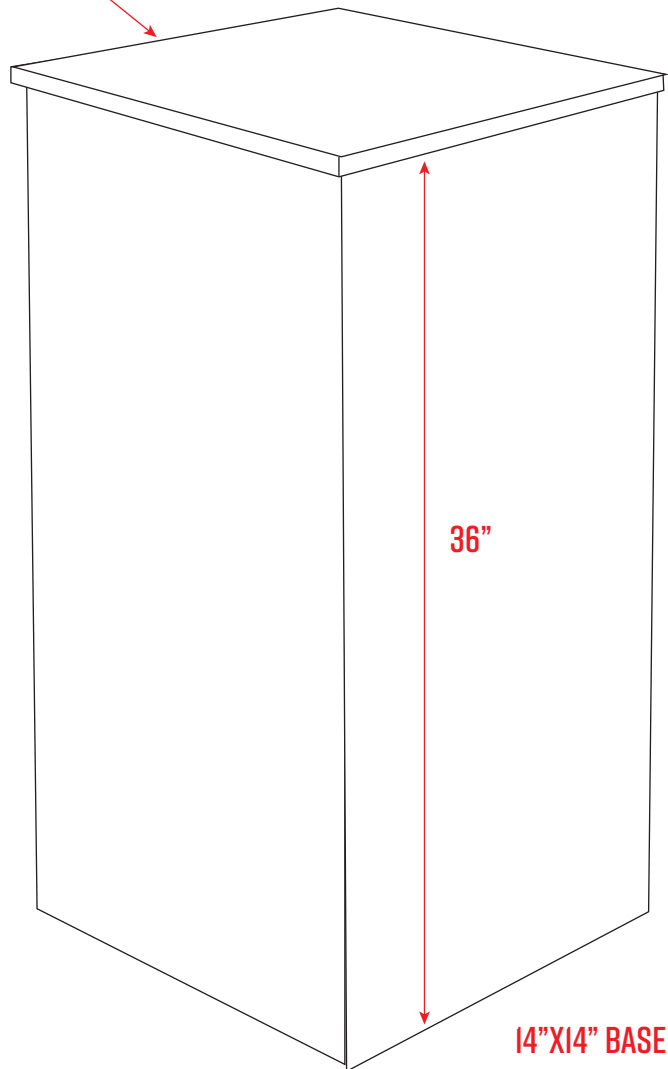

WATERSTONE PEDESTAL STORE DISPLAY

BRANDED OR UNBRANDED

15"X15" TOP LID
1/2" OVERHANG

3/4" TOP LID

14"X14" BASE

REMOVABLE LID FOR
EASY FAUCET MOUNT