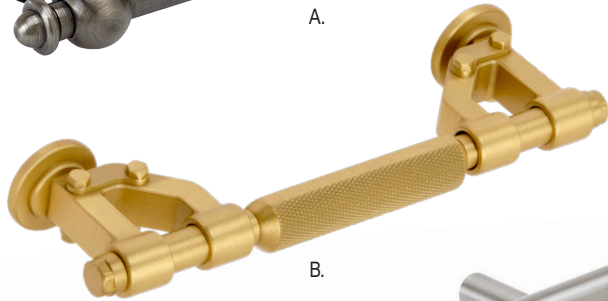

# WALL AND COUNTER MOUNTED POTFILLERS

A.

B.

C.

D.

<i>Description</i>	<i>Model#</i>
A. Traditional Wall Mounted Potfiller	3100-SN
B. Traditional Wall Mounted Potfiller	3150-AMB
C. Contemporary Wall Mounted Potfiller	3200-SS
D. Industrial Wall Mounted Potfiller	3250-CLZ
E. Traditional Counter Mounted Potfiller	3300-AP
F. Contemporary Counter Mounted Potfiller	3400-PN

Available in 31 finishes, solid stainless steel and split finishes.

E.

F.

★ MADE IN THE USA ★

# CABINET PULLS

A.

B.

C.

D.

E.

F.

<i>Description</i>	<i>Model#</i>
A. Traditional Cabinet Pulls - 3", 3.5", 4", 5", 6" and 8"	HTP-0500-AP
B. Industrial Cabinet Pulls - 5", 6", 8" and 12"	HIP-0500-SB
C. Contemporary Cabinets Pulls - 3", 3.5", 4", 5", 6" and 8"	HCP-0500-SS
D. Traditional 12" Heavy Duty Drawer Pull	HTP-1200-AP
E. Contemporary 12" Heavy Duty Drawer Pull	HCP-1200-AP
F. Industrial Bin Pulls - 2", 3" and 4"	HIP-0400-PN