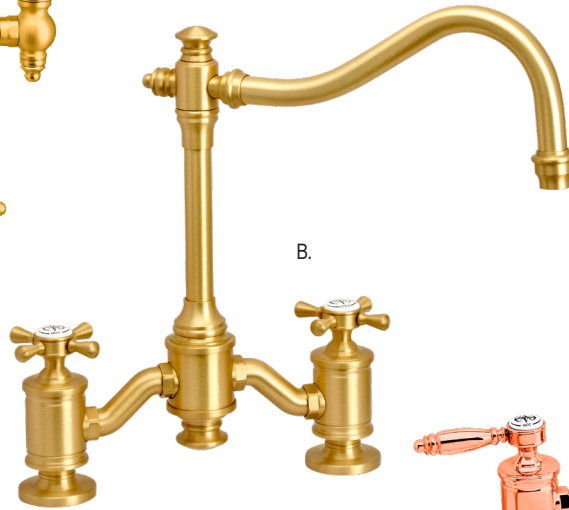

# GANTRY PULLDOWN FAUCETS

A.

B.

C.

<i>Description</i>	<i>Model#</i>
A. Contemporary 12" Gantry Pulldown Faucet	3710-12-PN
B. Traditional Gantry Pulldown Faucet	4400-AP
C. Traditional 12" Gantry Pulldown Faucet	4410-12-PC

Available in 31 finishes, solid stainless steel and split finishes.

★ MADE IN THE USA ★

# BRIDGE FAUCETS

A.

B.

C.

D.

E.

F.

<i>Description</i>	<i>Model#</i>
A. Towson 12" Bridge Faucet	6100-12-SG
B. Annapolis Bridge Faucet	6250-SB
C. Hampton Bridge Faucet	6300-PC
D. Parche Bridge Faucet	7800-SS
E. Fulton Bridge Faucet	7825-PN
F. Hunley 12" Bridge Faucet	7600-12-CH