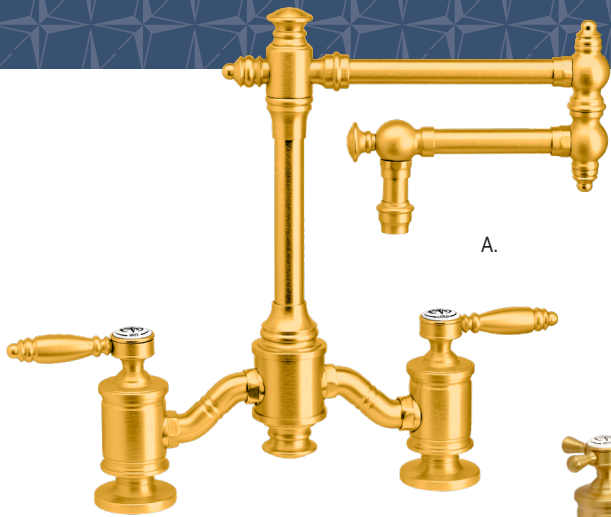

# GANTRY PULLDOWN FAUCETS

A.

B.

C.

<i>Description</i>	<i>Model#</i>
A. Contemporary 12" Gantry Pulldown Faucet	3710-12-PN
B. Traditional Gantry Pulldown Faucet	4400-AP
C. Traditional 12" Gantry Pulldown Faucet	4410-12-PC

Available in 31 finishes, solid stainless steel and split finishes.

★ MADE IN THE USA ★

# BRIDGE FAUCETS

A.

B.

C.

D.

E.

F.

<i>Description</i>	<i>Model#</i>
A. Towson 12" Bridge Faucet	6100-12-SG
B. Annapolis Bridge Faucet	6250-SB
C. Hampton Bridge Faucet	6300-PC
D. Parche Bridge Faucet	7800-SS
E. Fulton Bridge Faucet	7825-PN
F. Hunley 12" Bridge Faucet	7600-12-CH