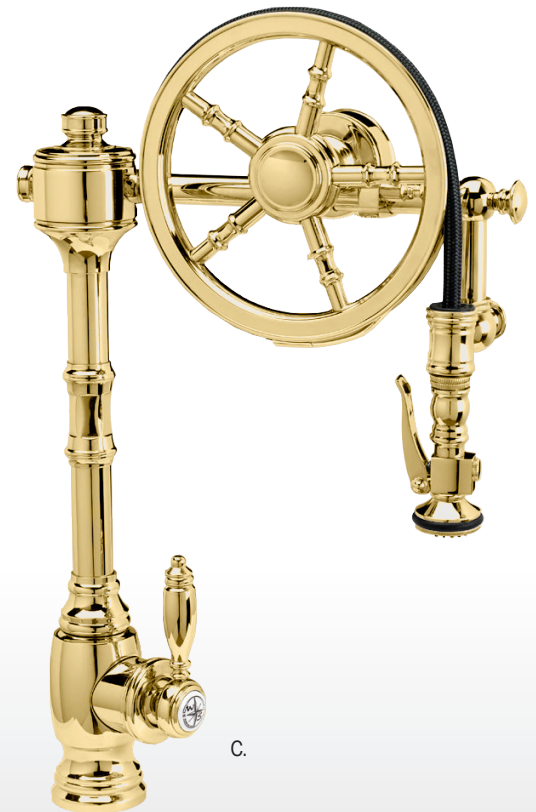

# WHEEL PULLDOWN FAUCETS

A.

B.

C.

## *Description*

- A. Endeavor Wheel Pulldown Faucet / Toggle Sprayer
- B. Endeavor Wheel Pulldown Faucet / Lever Sprayer
- C. Traditional Wheel Pulldown Faucet