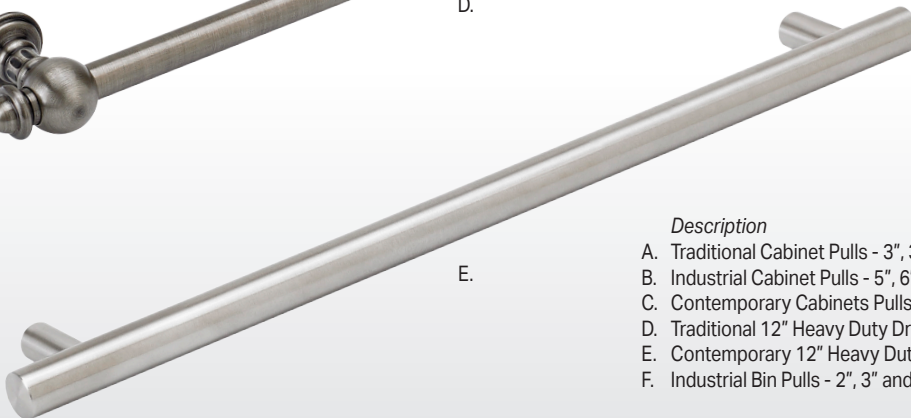

# CABINET PULLS

A.

B.

C.

D.

E.

F.

<i>Description</i>	<i>Model#</i>
A. Traditional Cabinet Pulls - 3", 3.5", 4", 5", 6" and 8"	HTP-0500-AP
B. Industrial Cabinet Pulls - 5", 6", 8" and 12"	HIP-0500-SB
C. Contemporary Cabinets Pulls - 3", 3.5", 4", 5", 6" and 8"	HCP-0500-SS
D. Traditional 12" Heavy Duty Drawer Pull	HTP-1200-AP
E. Contemporary 12" Heavy Duty Drawer Pull	HCP-1200-AP
F. Industrial Bin Pulls - 2", 3" and 4"	HIP-0400-PN