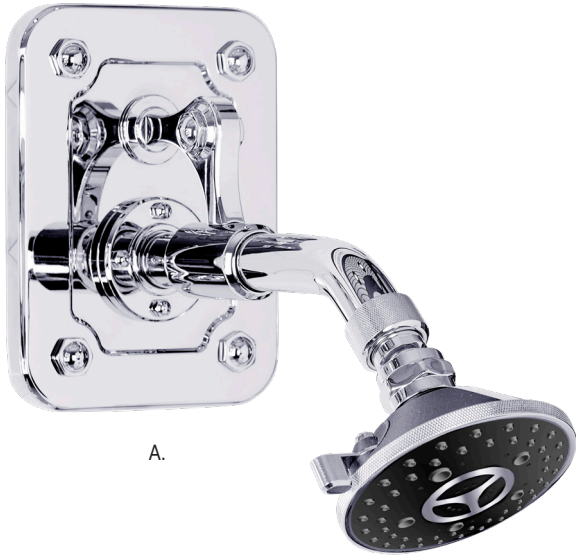

# ARGONAUT SHOWER

A.

B.

C.

D.

<i>Description</i>	<i>Model#</i>
A. Argonaut Wall Mount Shower Head w/ Back Plate	10108-CH
B. Argonaut Retractable Wheel System w/ Hand Shower	10103-UPB
C. Argonaut Thermostatic Shower Trim w/ Volume Control	10101-SN
D. Argonaut Diverter Trim	10105-SN
E. Argonaut Slide Bar Hand Shower	10107-CH