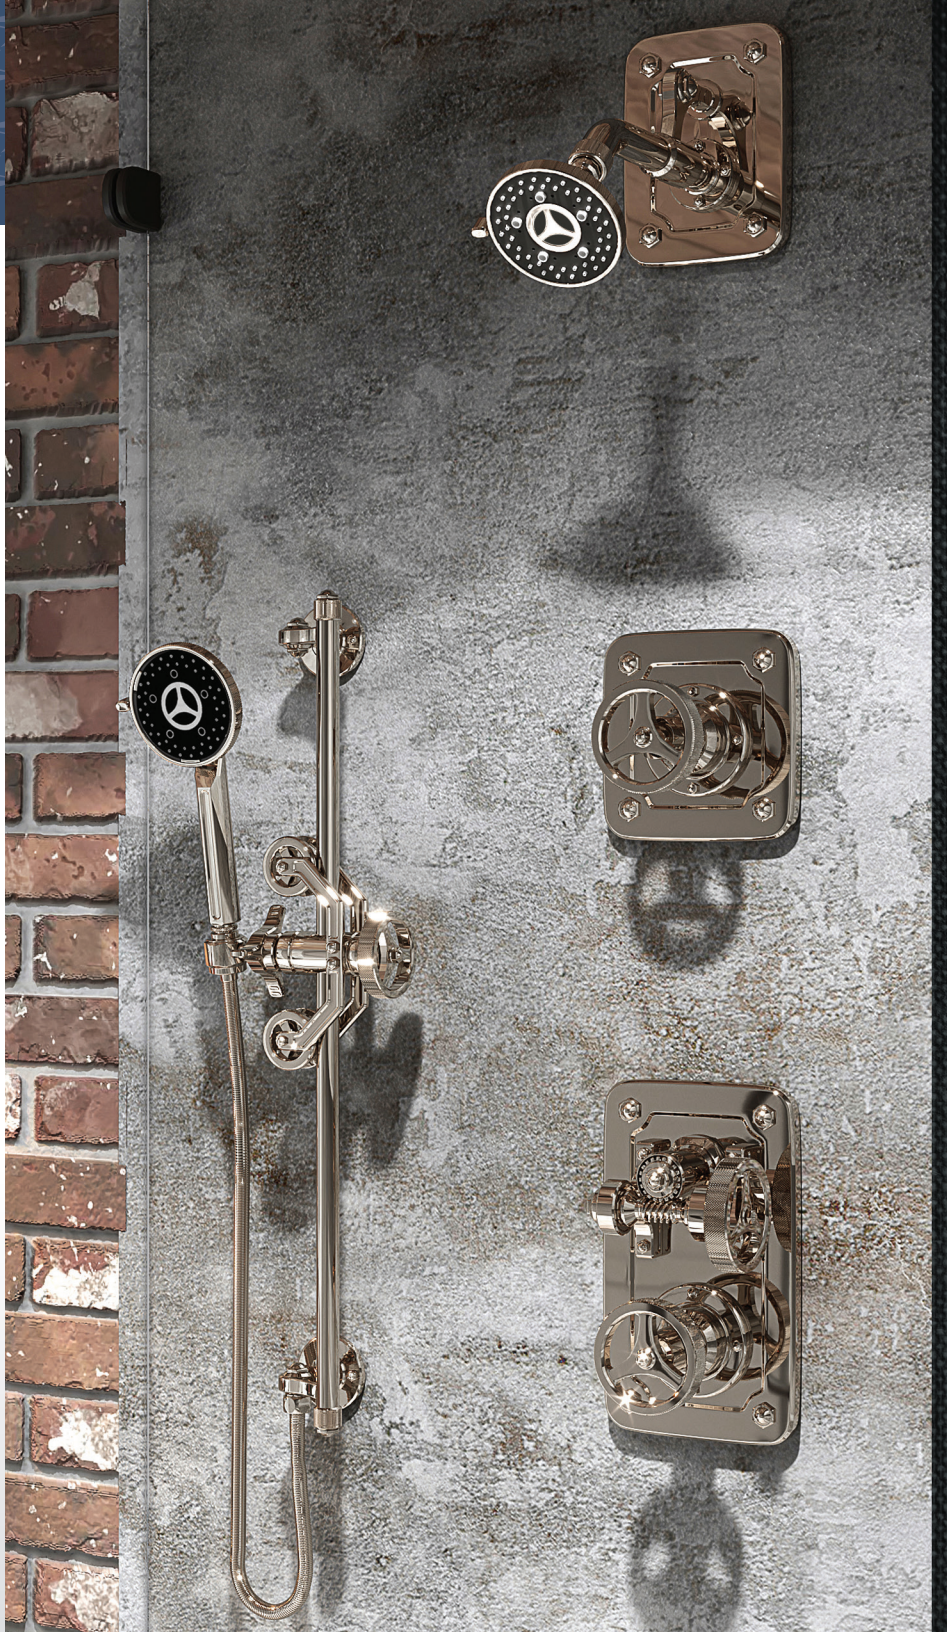

★ MADE IN THE USA ★