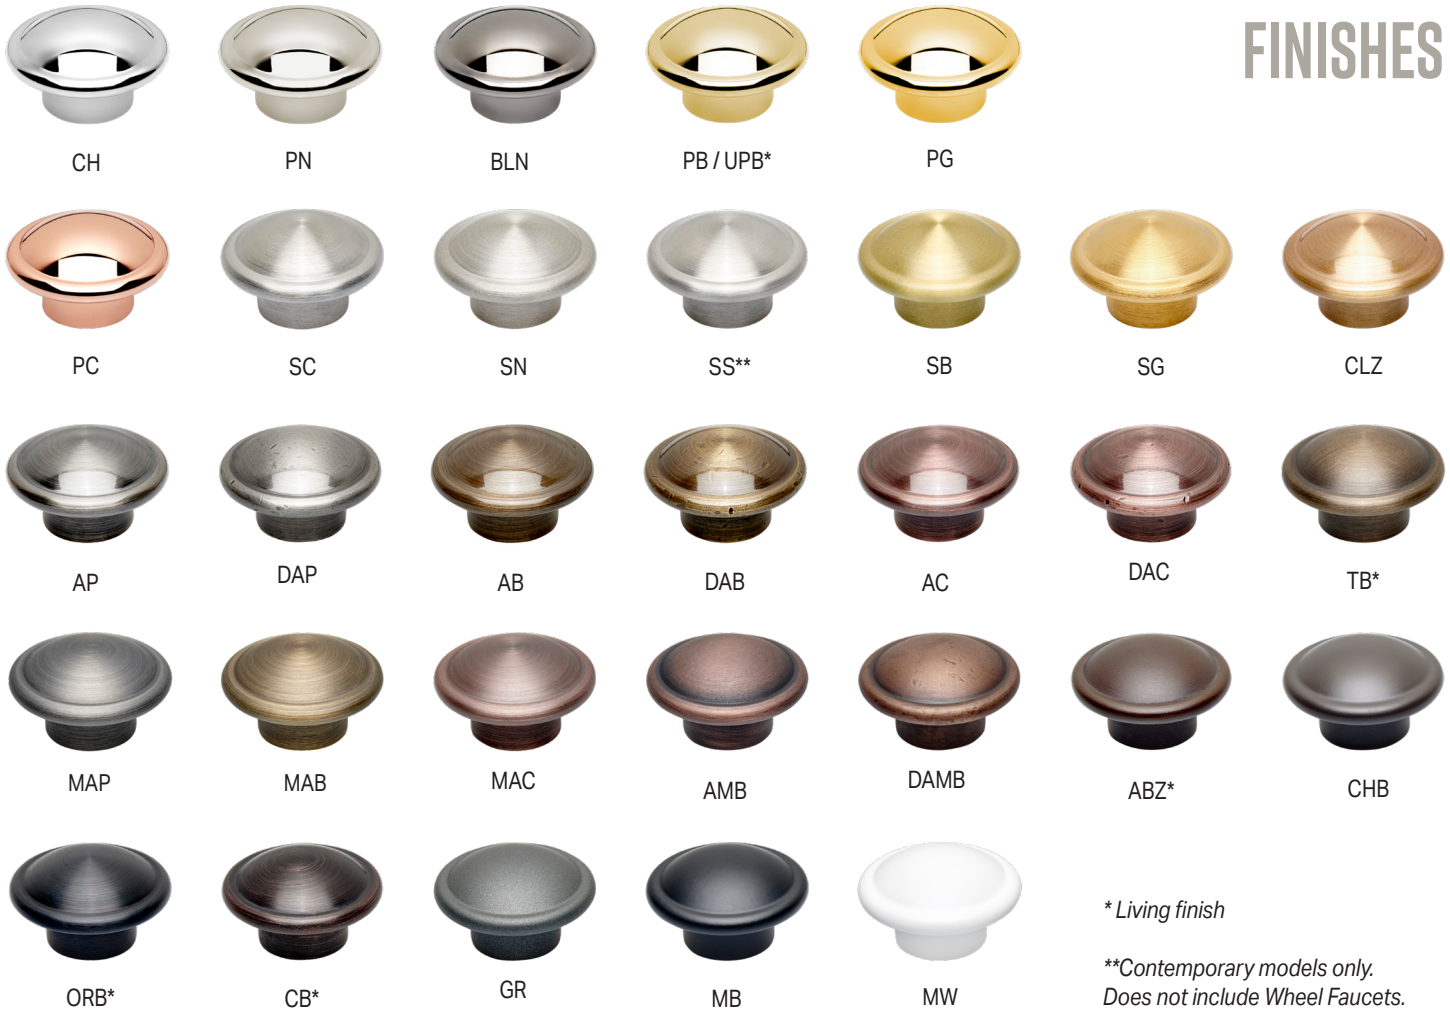

# ACCESSORIES

Match all your Waterstone Faucets in finish and style.

A.

B.

C.

D.

E.

F.

K.

L.

M.

P.

Q.

R.

O.

S.

T.

U.

V.

Available in 31 finishes, solid stainless steel and split finishes.

# FINISHES