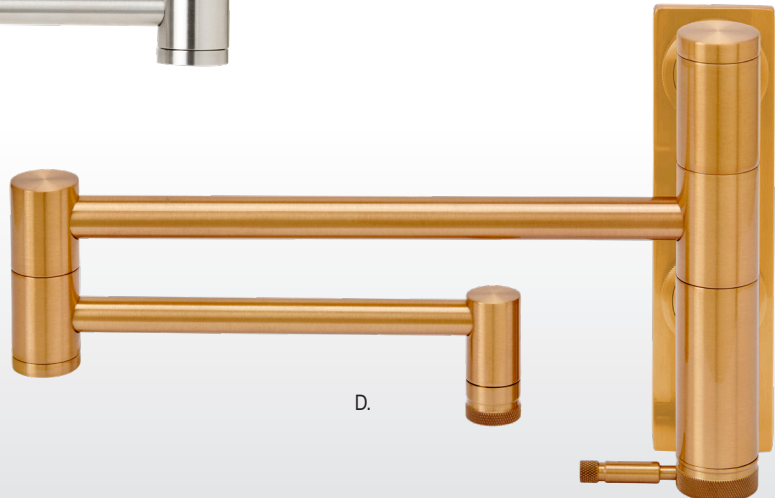

# ARGONAUT TUB

A.

B.

D.

C.

Description	Model#
A. Argonaut Freestanding Tub Filler w/ Hand Shower	10110-CH
B. Argonaut Deck Mount Tub Filler w/ Hand Shower	10111-SN
C. Argonaut Deck Mount Tub Filler	10111A-SN
D. Argonaut Wall Mount Tub Spout w/ Back Plate	10106-UPB

# WALL AND COUNTER MOUNTED POTFILLERS

A.

B.

C.

D.

<i>Description</i>	<i>Model#</i>
A. Traditional Wall Mounted Potfiller	3100-SN
B. Traditional Wall Mounted Potfiller	3150-AMB
C. Contemporary Wall Mounted Potfiller	3200-SS
D. Industrial Wall Mounted Potfiller	3250-CLZ
E. Traditional Counter Mounted Potfiller	3300-AP
F. Contemporary Counter Mounted Potfiller	3400-PN