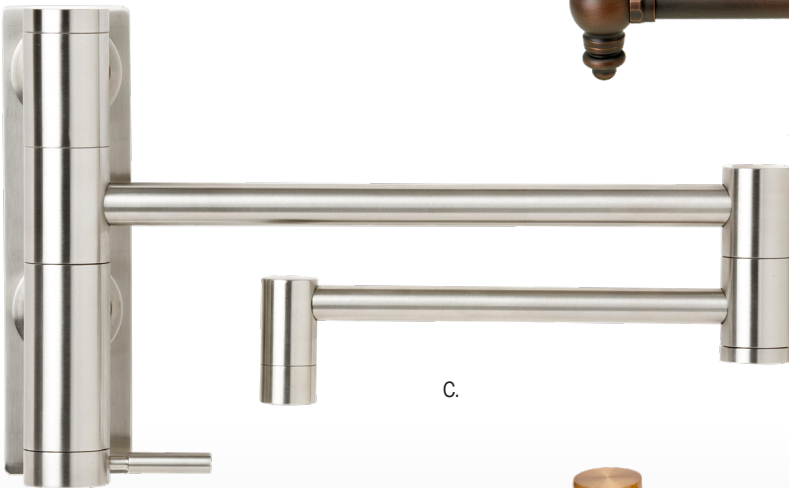

WALL AND COUNTER MOUNTED POTFILLERS

A.

B.

C.

D.

<i>Description</i>	<i>Model#</i>
A. Traditional Wall Mounted Potfiller	3100-SN
B. Traditional Wall Mounted Potfiller	3150-AMB
C. Contemporary Wall Mounted Potfiller	3200-SS
D. Industrial Wall Mounted Potfiller	3250-CLZ
E. Traditional Counter Mounted Potfiller	3300-AP
F. Contemporary Counter Mounted Potfiller	3400-PN

Available in 31 finishes, solid stainless steel and split finishes.