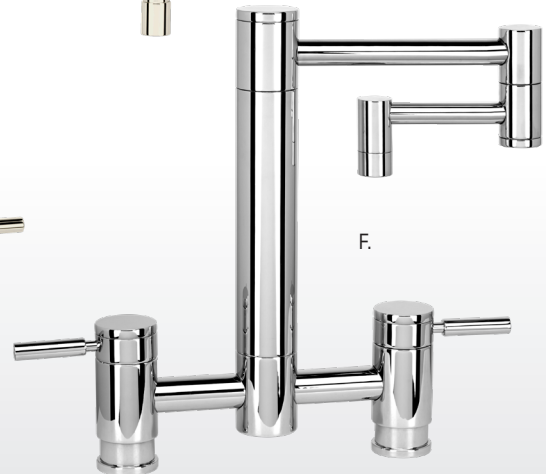

# ARGONAUT SHOWER

A.

B.

C.

D.

<i>Description</i>	<i>Model#</i>
A. Argonaut Wall Mount Shower Head w/ Back Plate	10108-CH
B. Argonaut Retractable Wheel System w/ Hand Shower	10103-UPB
C. Argonaut Thermostatic Shower Trim w/ Volume Control	10101-SN
D. Argonaut Diverter Trim	10105-SN
E. Argonaut Slide Bar Hand Shower	10107-CH

# ARGONAUT TUB

A.

B.

D.

C.

Description	Model#
A. Argonaut Freestanding Tub Filler w/ Hand Shower	10110-CH
B. Argonaut Deck Mount Tub Filler w/ Hand Shower	10111-SN
C. Argonaut Deck Mount Tub Filler	10111A-SN
D. Argonaut Wall Mount Tub Spout w/ Back Plate	10106-UPB

# GANTRY PULLDOWN FAUCETS

A.

B.

C.

<i>Description</i>	<i>Model#</i>
A. Contemporary 12" Gantry Pulldown Faucet	3710-12-PN
B. Traditional Gantry Pulldown Faucet	4400-AP
C. Traditional 12" Gantry Pulldown Faucet	4410-12-PC

# BRIDGE FAUCETS

A.

B.

C.

D.

E.

F.

<i>Description</i>	<i>Model#</i>
A. Towson 12" Bridge Faucet	6100-12-SG
B. Annapolis Bridge Faucet	6250-SB
C. Hampton Bridge Faucet	6300-PC
D. Parche Bridge Faucet	7800-SS
E. Fulton Bridge Faucet	7825-PN
F. Hunley 12" Bridge Faucet	7600-12-CH