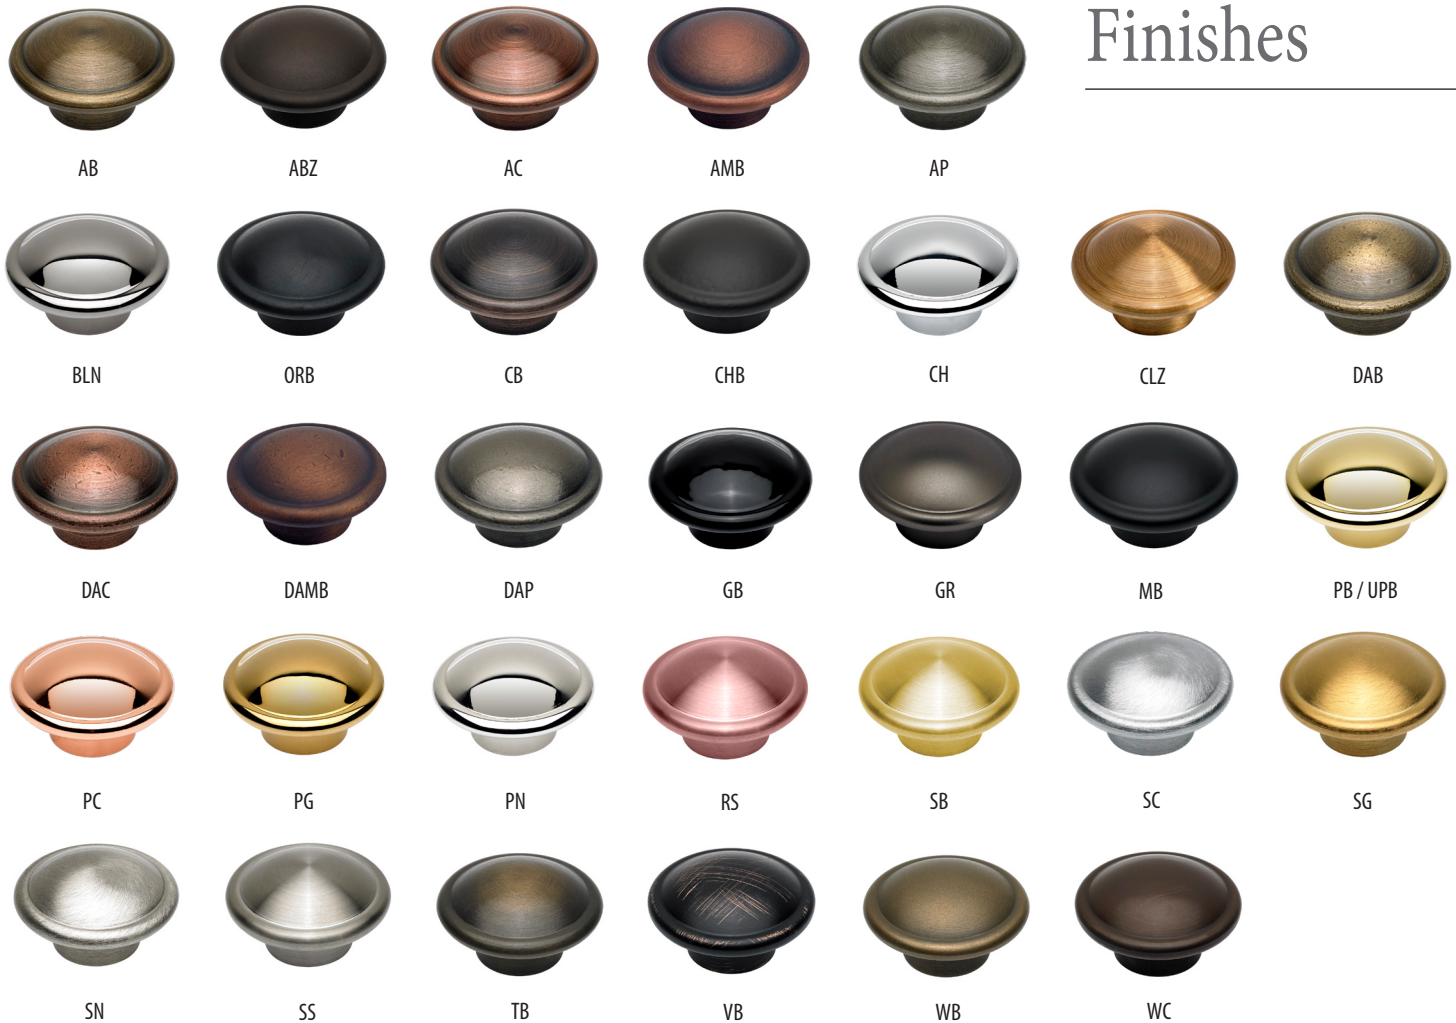

J.

K.

L.

M.

N.

O.

P.

Q.

R.

S.

T.

U.

V.

W.

Available in 32 finishes and solid 316 stainless steel.

# Finishes

AVAILABLE IN 32 FINISHES AND SOLID 316 STAINLESS STEEL

Antique Brass	AB	Chrome	CH	Polished Brass	PB	Stainless Steel	SS*
Antique Bronze	ABZ	Classic Bronze	CLZ	Polished Copper	PC	Tuscan Brass	TB
Antique Copper	AC	Distressed Antique Brass	DAB	Polished Gold	PG	Unlacquered Polished Brass	UPB
American Bronze	AMB	Distressed Antique Copper	DAC	Polished Nickel	PN	Venetian Bronze	VB
Antique Pewter	AP	Distressed American Bronze	DAMB	Rose	RS	Weathered Brass	WB
Black Nickel	BLN	Distressed Antique Pewter	DAP	Satin Brass	SB	Weathered Copper	WC
Black-Oil Rubbed Bronze	ORB	Gloss Black	GB	Satin Chrome	SC		
Caribbean Bronze	CB	Graphite	GR	Satin Gold	SG		
Chocolate Bronze	CHB	Matte Black	MB	Satin Nickel	SN		