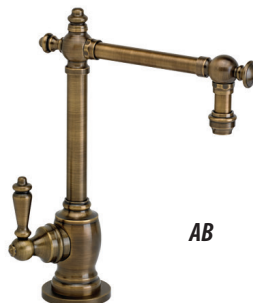

PRECIOUS METALS

Polished Gold (Living Finish)	PG
Satin Gold (Living Finish)	SG