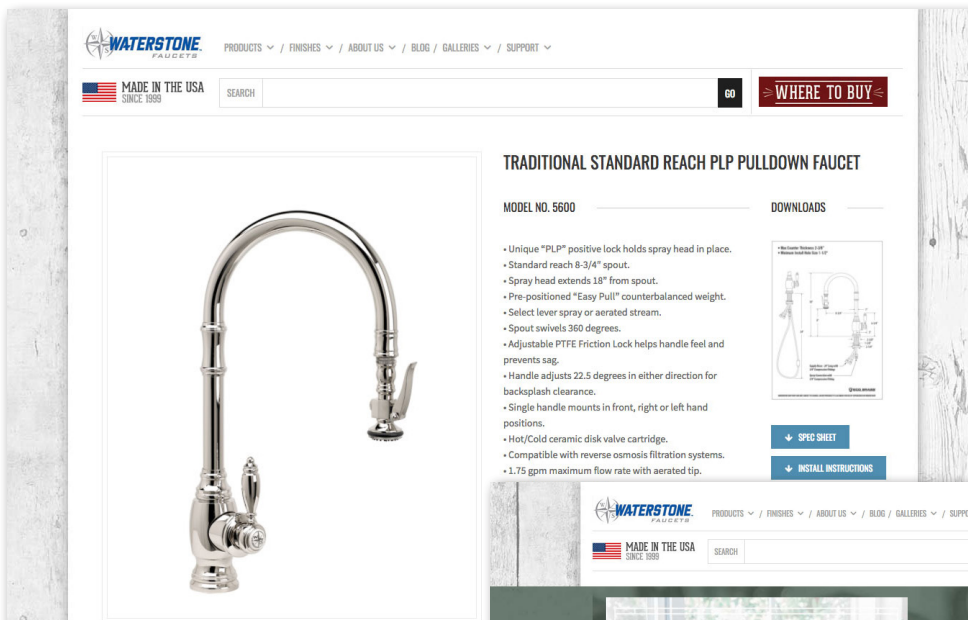

ACRYLIC FINISH DISPLAY BOARD

FINISH SAMPLE KNOBS AVAILABLE FOR PURCHASE

WEBSITE

- INDUSTRY BEST & USER FRIENDLY WEBSITE WITH COMPLETE SPECIFICATIONS LISTED
- THOUSANDS OF WEB-SITE GENERATED LEADS FOR OUR DEALERS EACH YEAR
- 2-CLICK PRODUCT DRILL DOWN
- DEALER LOCATOR BY ZIP CODE
- COMPLETE SPEC SHEETS AND INSTALLATION INSTRUCTIONS
- HISTORY OF WATERSTONE
- **MUCH, MUCH MORE!**