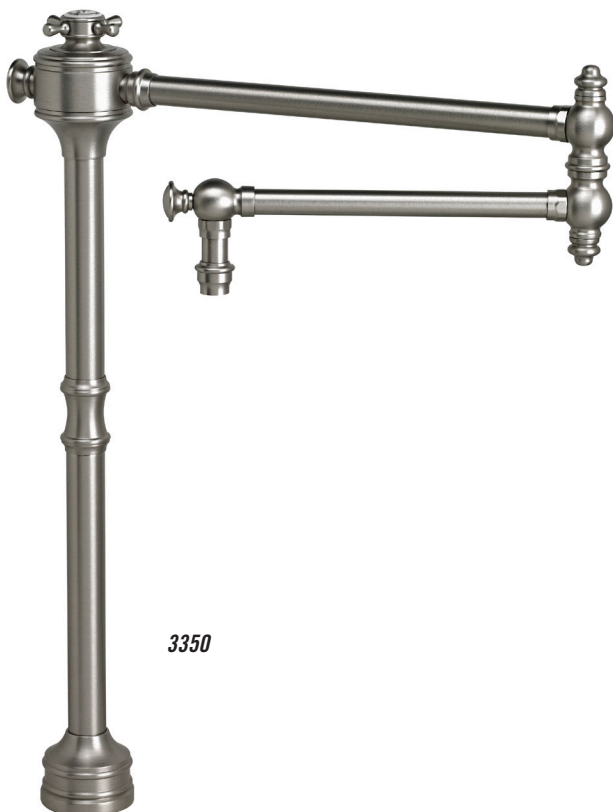

POTFILLERS

- ALL WALL MOUNTED POTFILLERS HAVE **2 POINT** MOUNTING BRACKETS.
- ALL POTFILLERS FEATURE BUILT-IN CHECK VALVES FOR **NO DRIP** AFTER SHUT OFF.
- BOTH WALL AND COUNTER MOUNTED STYLES HAVE AN ARTICULATED SPOUT WITH A **22"** REACH.

3350