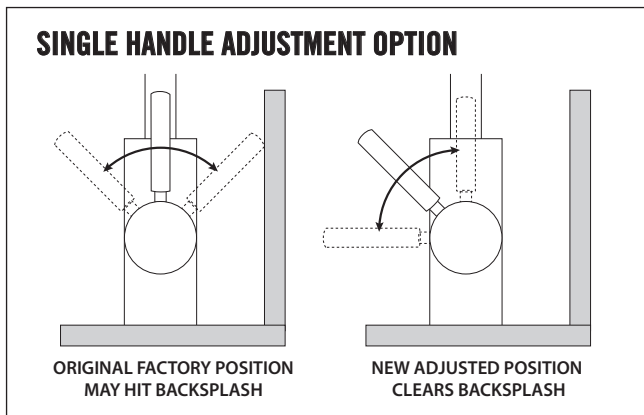

3925

4700

4900

3500

3900

4800-4

MAKE IT A SUITE!

Add accessories that match your faucet in both style and finish. All prep faucets are available with side spray and 2, 3, or 4 piece suites.