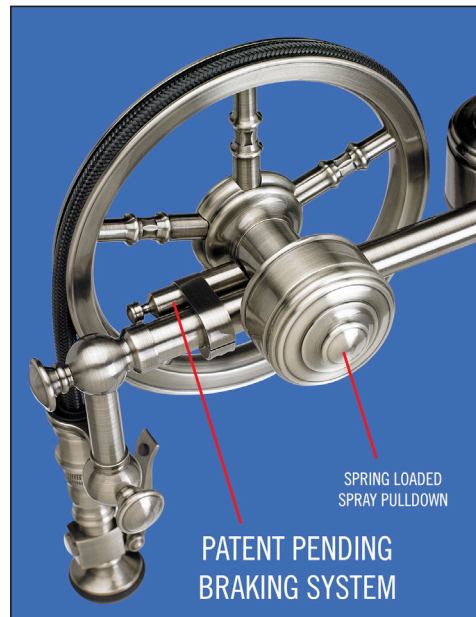

- ASME A112.18.1
- CSA B125.1
- NSF 61, 372
- AB1953 Low Lead
- CAL Green

MAKE IT A SUITE!

Add accessories that match your faucet in both style and finish.

4010

**4020
4030**

4055

4060

FEATURES

- Designed, Engineered and Made in the USA.
- Solid Brass construction.
- Available in 30 finishes.
- "Easy Pull" continuous force spring controls pull-down feel.
- Pulley braking system prevents handle snap back.
- Spray head extends 20" from spout.
- Toggle handle to spray function.
- 1.75 gpm maximum flow rate with stream selected.
- Braided connection hoses.
- Compatible with Reverse Osmosis filtration systems.
- 360 degree swivel spout.
- Lifetime Functional Warranty.
- Single lever control hot/cold ceramic disk valve cartridge.
- Above the counter top access for servicing.
- Control handle adjusts up to 22.5 degrees (right or left) for clearance from backsplashes.
- 3 handle buttons included. Hot/cold, cold/hot and matching finish.