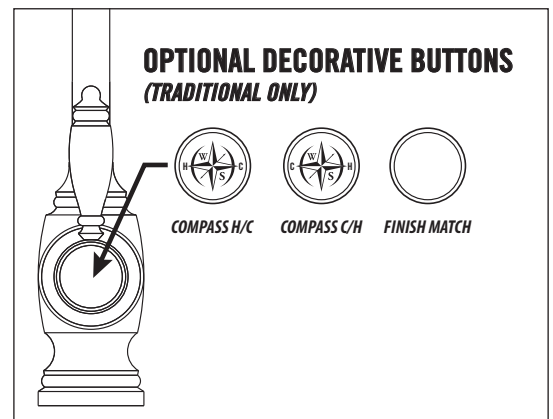

TWO HANDLE KITCHEN FAUCETS