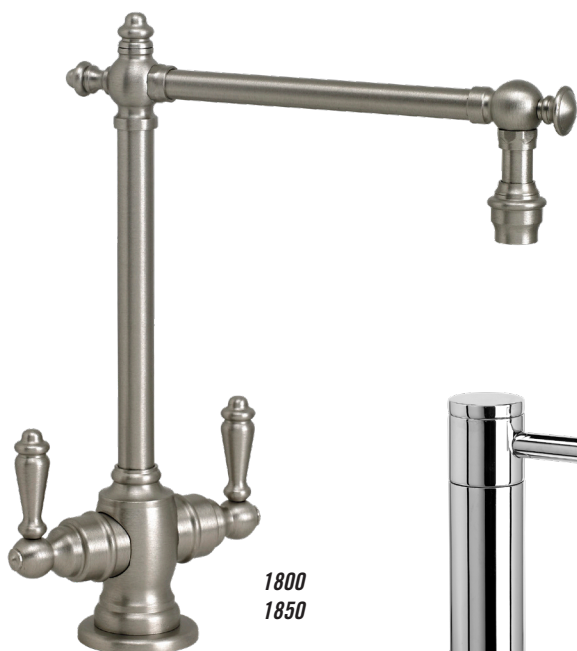

TWO HANDLE KITCHEN FAUCETS

PREP FAUCETS

- ALL PREP FAUCETS HAVE **BUILT-IN DIVERTERS** FOR AN OPTIONAL SIDE SPRAY.
- ALL PREP FAUCETS HAVE **3 MOUNTING POSITION** OPTIONS AND **22.5 DEGREE** HANDLE ADJUSTMENT FOR BACKSPLASH CLEARANCE.
- ALL TRADITIONAL STYLE PREP FAUCETS INCLUDE 3 DECORATIVE HANDLE BUTTONS TO CHOOSE FROM.

3925

4700

4900

3500

3900

4800-4

MAKE IT A SUITE!

Add accessories that match your faucet in both style and finish. All prep faucets are available with side spray and 2, 3, or 4 piece suites.

NOBODY *But* WATERSTONE

BAR FAUCETS

- IDEAL FOR WET BARS, KITCHEN ISLANDS AND ENTERTAINMENT AREAS.
- 6 STYLES TO CHOOSE FROM.
- TRADITIONAL STYLES AVAILABLE WITH LEVER OR CROSS HANDLES.
- MATCH WITH A SOAP/LOTION DISPENSER.
- LEVER HANDLES ARE ADA COMPLIANT.