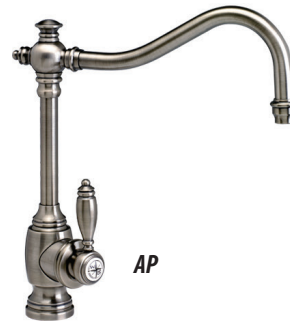

GROUP TWO

American Bronze	AMB
Antique Copper	AC
Antique Pewter	AP
Black Nickel	BLN
Caribbean Bronze (Living Finish)	CB
Chocolate Bronze	CHB
Colonial Bronze	CLZ
Distressed American Bronze	DAMB
Distressed Antique Brass	DAB
Distressed Antique Copper	DAC
Distressed Antique Pewter	DAP
Gloss Black	GB
Matte Black	MB
Polished Brass	PB
Polished Copper	PC
Polished Nickel	PN
Satin Brass	SB
Satin Nickel	SN
Unlacquered Polished Brass (Living Finish)	UPB
Venetian Bronze	VB
Weathered Copper (Living Finish)	WC