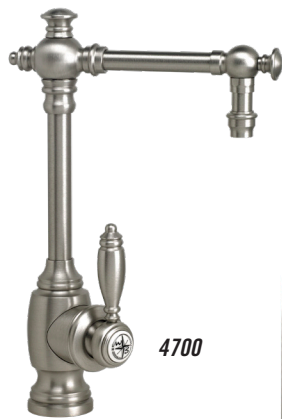

PREP FAUCETS

- ALL PREP FAUCETS HAVE **BUILT-IN DIVERTERS** FOR AN OPTIONAL SIDE SPRAY.
- ALL PREP FAUCETS HAVE **3 MOUNTING POSITION** OPTIONS AND **22.5 DEGREE** HANDLE ADJUSTMENT FOR BACKSPLASH CLEARANCE.
- ALL TRADITIONAL STYLE PREP FAUCETS INCLUDE 3 DECORATIVE HANDLE BUTTONS TO CHOOSE FROM.

4700

MAKE IT A SUITE!

Add accessories that match your faucet in both style and finish. All prep faucets are available with side spray and 2, 3, or 4 piece suites.