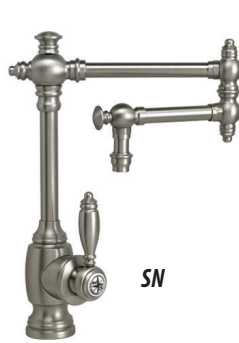

NOBODY *But* WATERSTONE

FINISHES

30 FINISHES PLUS SOLID STAINLESS STEEL

GROUP ONE

Antique Brass	AB
Antique Bronze (Living Finish)	ABZ
Black-Oil Rubbed Bronze (Living Finish)	ORB
Chrome	CH
Satin Chrome	SC
Tuscan Brass (Living Finish)	TB
Weathered Brass (Living Finish)	WB