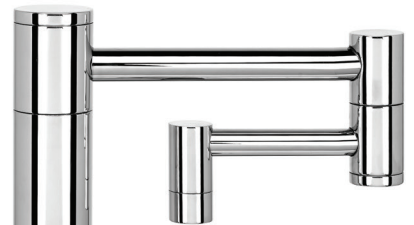

MAKE IT A SUITE!

Add accessories that match your faucet
in both style and finish.

4010

4020
4030

4055

4060

4025

CONTEMPORARY BRIDGE FAUCETS

- 3 CONTEMPORARY BRIDGE FAUCET DESIGNS.
- ALL BRIDGE FAUCETS CAN BE 'SUITED' WITH MATCHING ACCESSORIES.
- 30 FINISHES PLUS SOLID STAINLESS STEEL.
- LIFETIME FUNCTIONAL WARRANTY.
- AVAILABLE WITH AND WITHOUT SIDE SPRAYS.

FULTON - 7825

PARCHE 7800

REMOVABLE HOT COLD INDICATOR RINGS

MAKE IT A SUITE!

Add accessories that match your faucet in both style and finish.

3010

**3020
3030**

4065