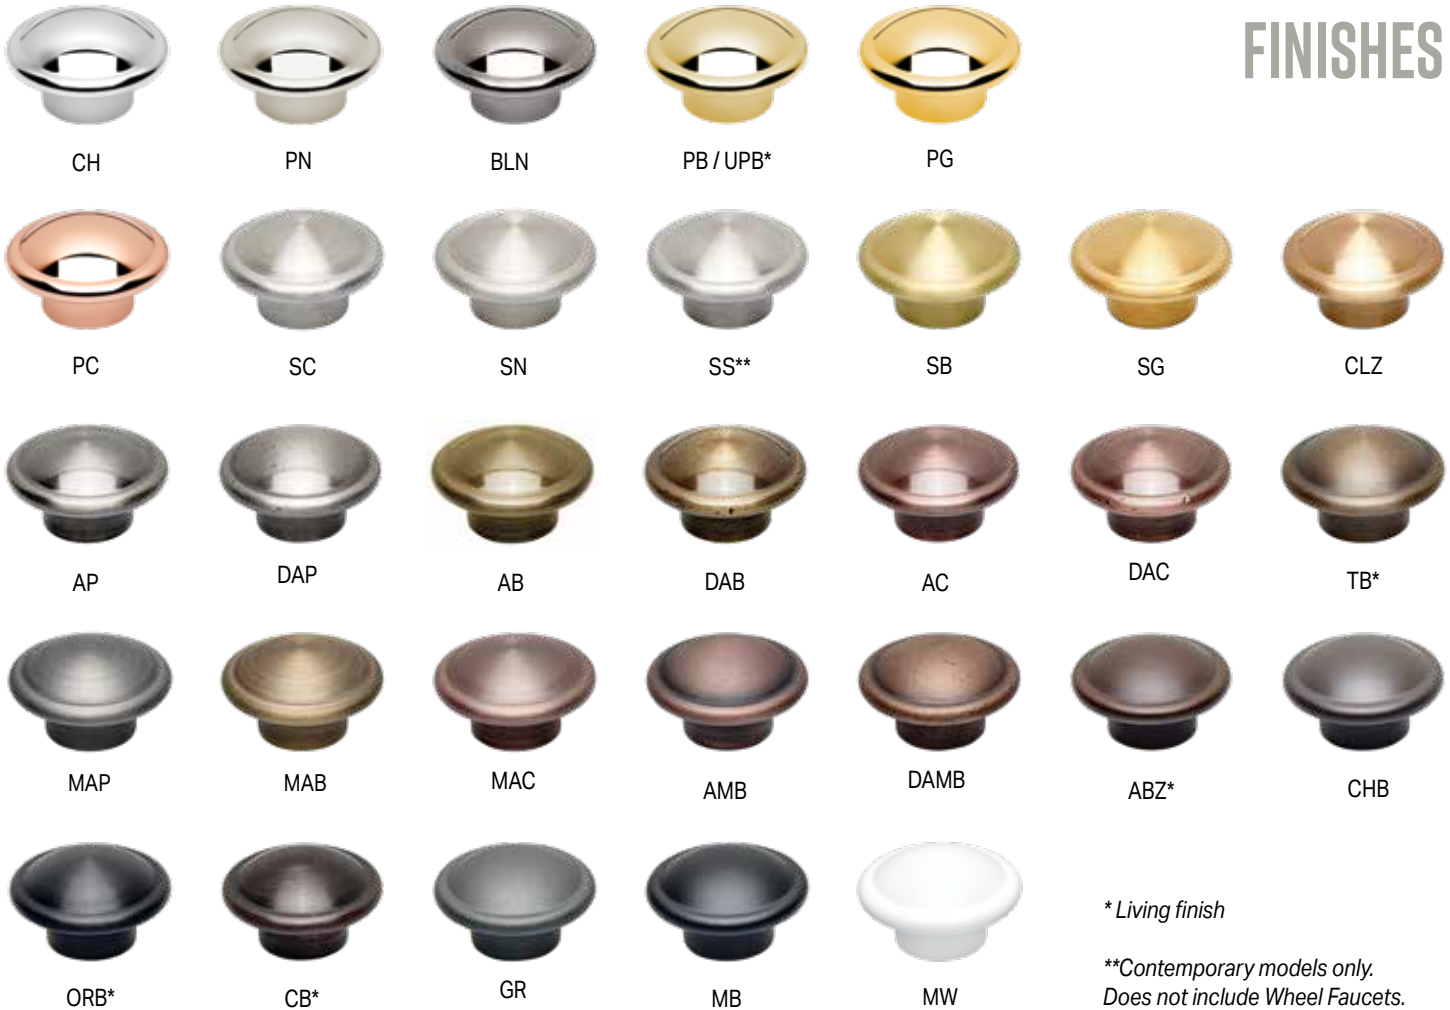

K.

L.

M.

P.

Q.

R.

O.

S.

T.

U.

V.

Available in 31 finishes, solid stainless steel and split finishes.

FINISHES

* Living finish

**Contemporary models only.
Does not include Wheel Faucets.

AVAILABLE IN 31 FINISHES, SOLID 316 STAINLESS STEEL AND SPLIT FINISHES

| | | | | | | | |
|-------------------------|-----|----------------------------|------|----------------------|-----|----------------------------|-----|
| Antique Brass | AB | Chocolate Bronze | CHB | Matte Antique Brass | MAB | Polished Nickel | PN |
| Antique Bronze | ABZ | Chrome | CH | Matte Antique Copper | MAC | Satin Brass | SB |
| Antique Copper | AC | Classic Bronze | CLZ | Matte Antique Pewter | MAP | Satin Chrome | SC |
| American Bronze | AMB | Distressed Antique Brass | DAB | Matte Black | MB | Satin Gold | SG |
| Antique Pewter | AP | Distressed Antique Copper | DAC | Matte White | MW | Satin Nickel | SN |
| Black Nickel | BLN | Distressed American Bronze | DAMB | Polished Brass | PB | Stainless Steel | SS |
| Black-Oil Rubbed Bronze | ORB | Distressed Antique Pewter | DAP | Polished Copper | PC | Tuscan Brass | TB |
| Caribbean Bronze | CB | Graphite | GR | Polished Gold | PG | Unlacquered Polished Brass | UPB |