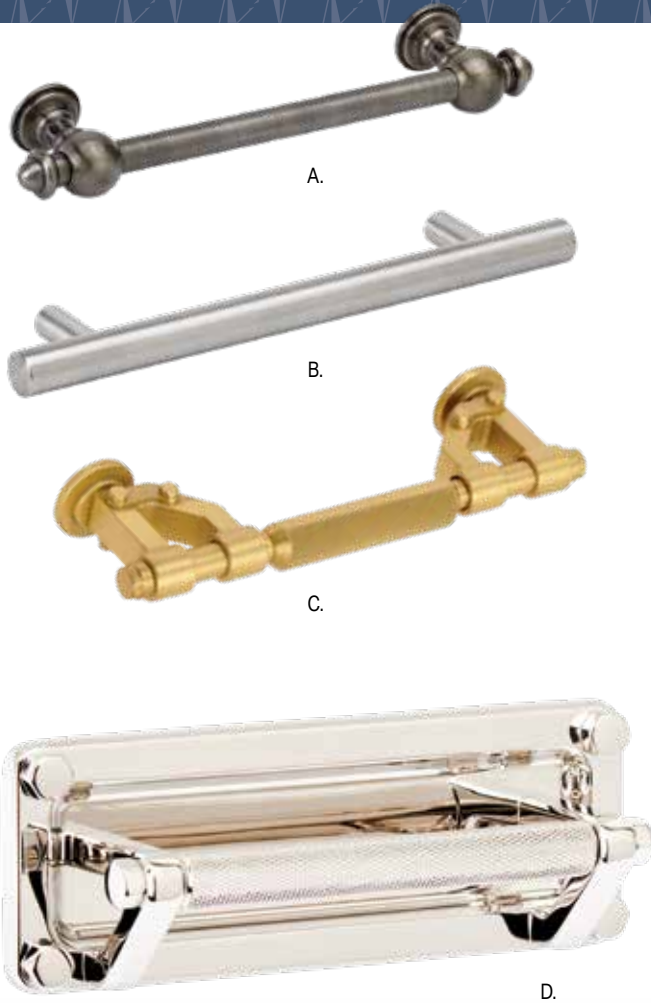

D.

E.

F.

| <i>Description</i> | <i>Model#</i> |
|---|---------------|
| A. Traditional Counter Mounted Potfiller | 3300-AP |
| B. Contemporary Counter Mounted Potfiller | 3400-PN |
| C. Traditional Wall Mounted Potfiller | 3100-SN |
| D. Traditional Wall Mounted Potfiller | 3150-AMB |
| E. Contemporary Wall Mounted Potfiller | 3200-SS |
| F. Industrial Wall Mounted Potfiller | 3250-CLZ |

Available in 31 finishes, solid stainless steel and split finishes.

★ MADE IN THE USA ★

CABINET PULLS

A.

B.

C.

D.

E.