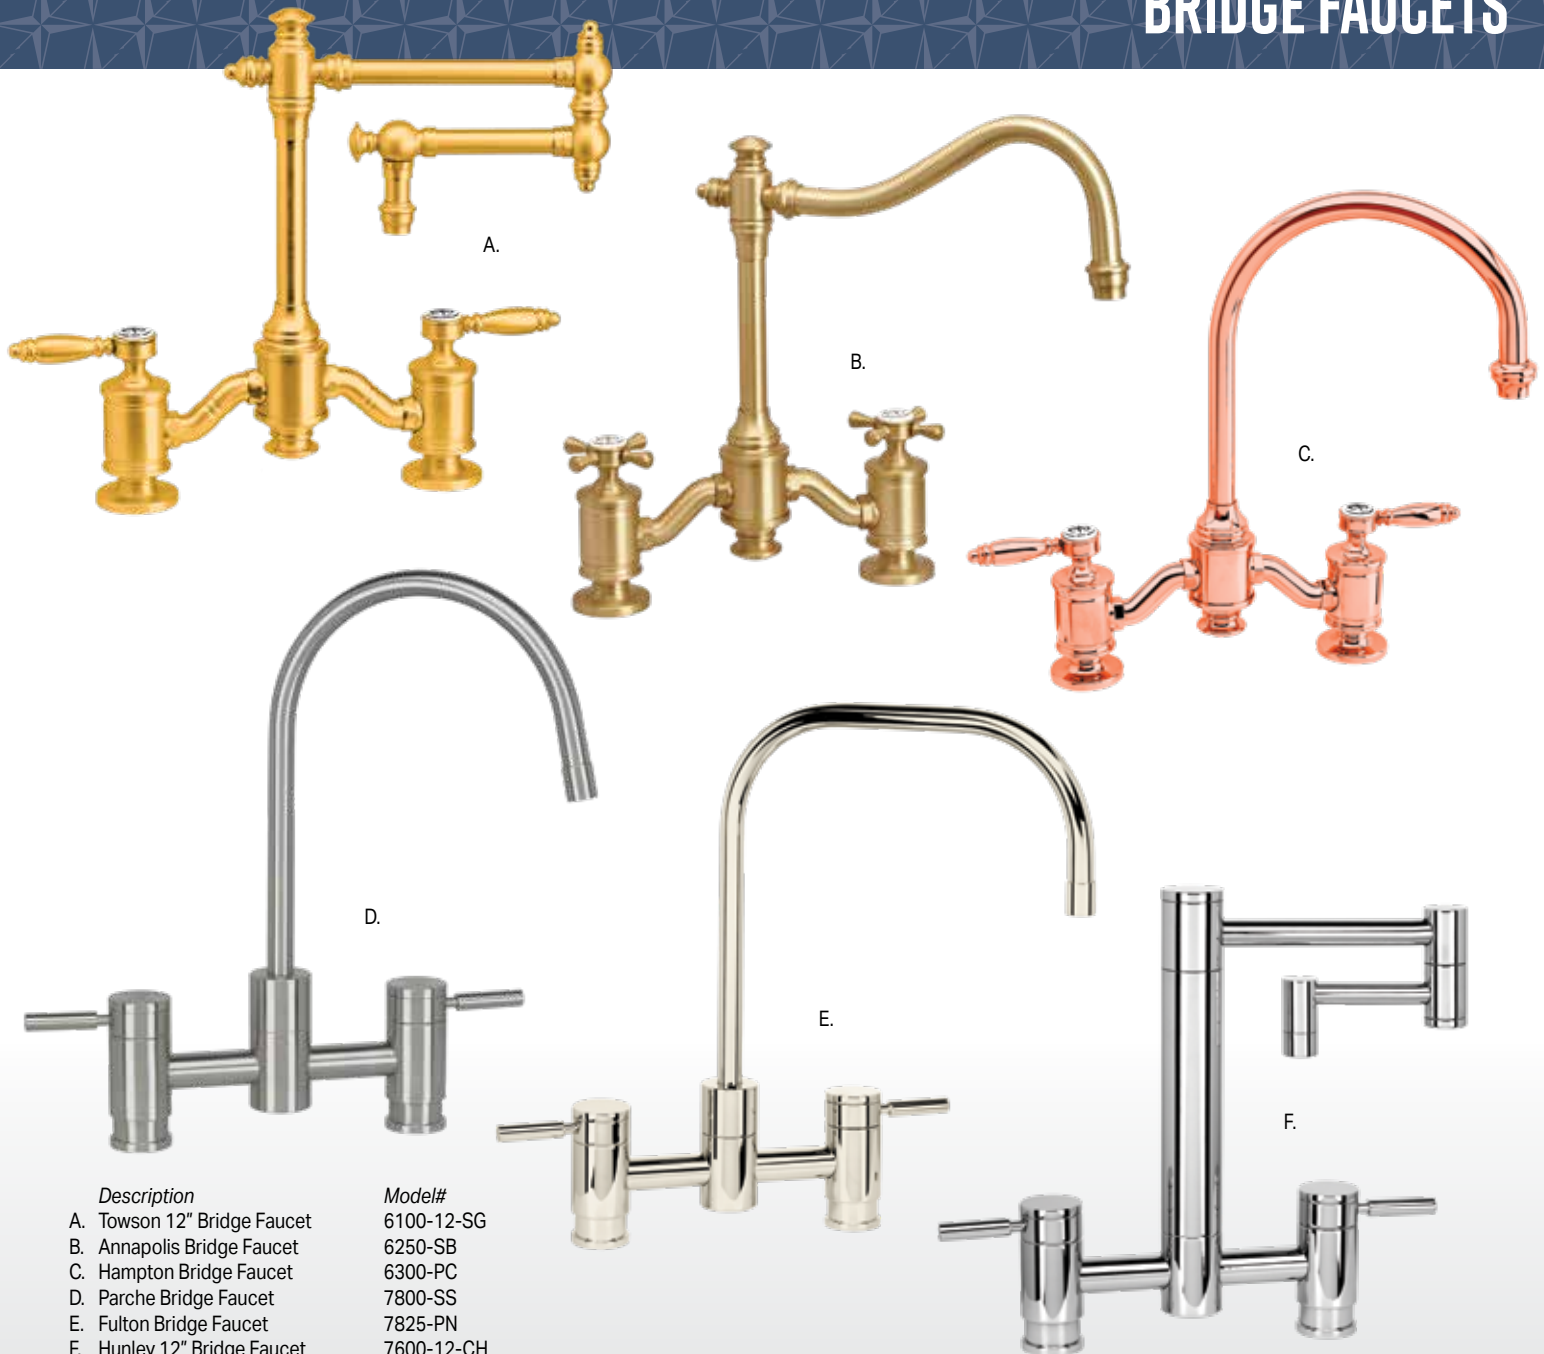

BRIDGE FAUCETS

<i>Description</i>	<i>Model#</i>
A. Towson 12" Bridge Faucet	6100-12-SG
B. Annapolis Bridge Faucet	6250-SB
C. Hampton Bridge Faucet	6300-PC
D. Parche Bridge Faucet	7800-SS
E. Fulton Bridge Faucet	7825-PN
F. Hunley 12" Bridge Faucet	7600-12-CH

Available in 31 finishes, solid stainless steel and split finishes.