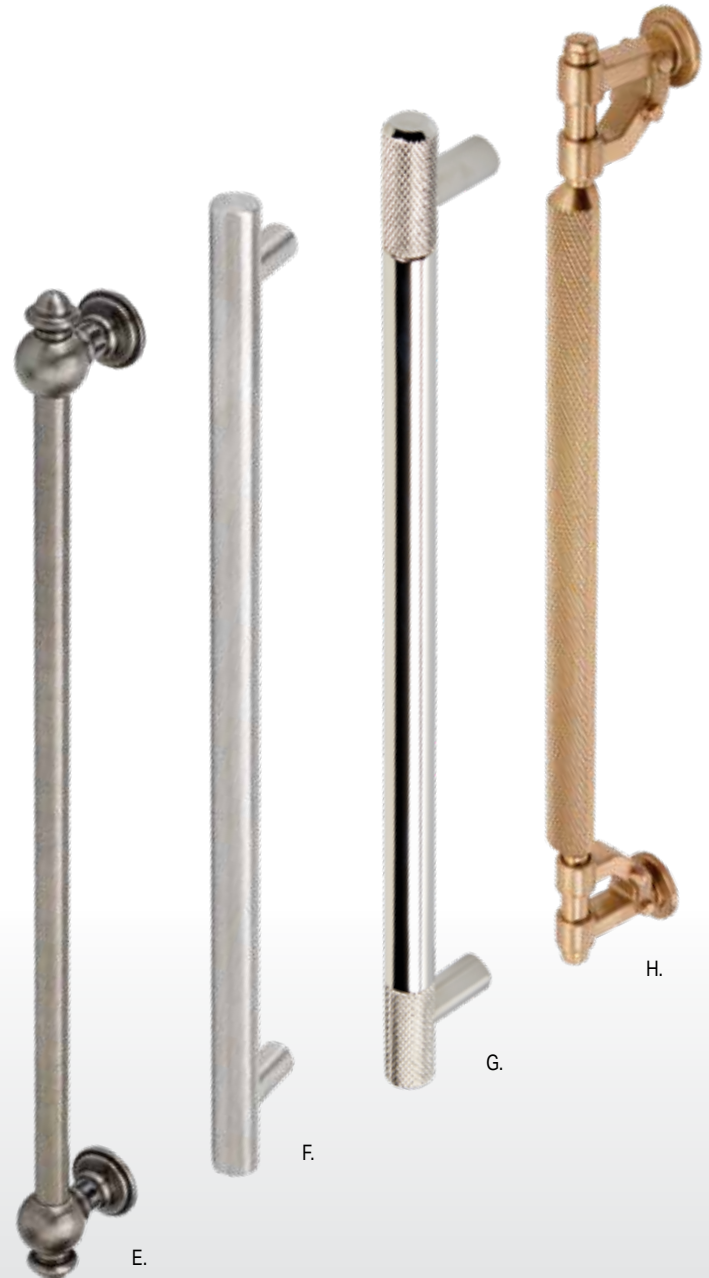

Available in 31 finishes, solid stainless steel and split finishes.

★ MADE IN THE USA ★

CABINET PULLS

A.

B.

C.

D.

E.

F.

G.

H.

Description

- A. Traditional Cabinet Pulls - 3", 3.5", 4", 5", 6" and 8"
- B. Contemporary Cabinets Pulls - 3", 3.5", 4", 5", 6" and 8"
- C. Industrial Cabinet Pulls - 5", 6", 8" and 12"
- D. Industrial Bin Pulls - 2", 3" and 4"
- E. Traditional 12" Heavy Duty Drawer Pull
- F. Contemporary 12" Heavy Duty Drawer Pull
- G. Modern Industrial 12" Heavy Duty Drawer Pull
- H. Industrial 12" Heavy Duty Drawer Pull