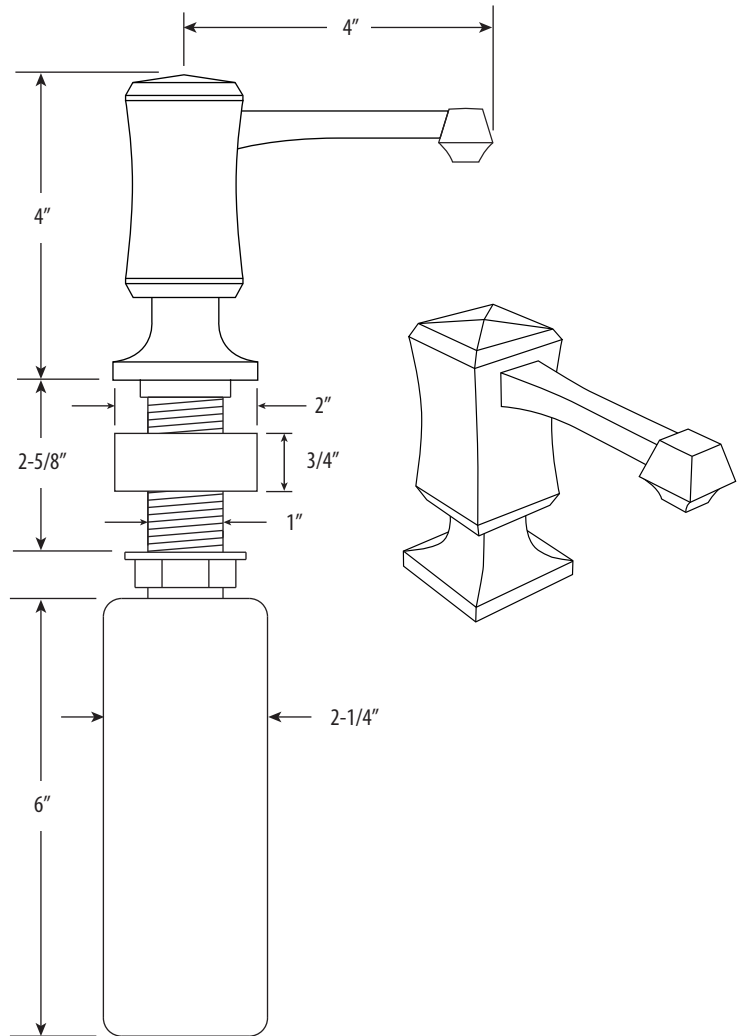

YORKTOWN SOAP/LOTION DISPENSER

Model # 8555

PRODUCT DESCRIPTION

- Part of the Yorktown Transitional Suite.
- Straight, angular spout design.
- Replaces unsightly soap bottles.
- Above the deck design.
- Easy refill from top of sink.
- Easy operation and prevents broken fingernails.
- Internal guides for smooth pump action and solid feel.
- Anti-wick tip helps protect delicate patina finishes.
- Solid brass construction.
- 12 oz. capacity (approx).
- Made in the USA.

CODES/STANDARDS APPLICABLE

Specified model meets or exceeds the following:

- ASME A112.18.1
- CSA B125.1
- NSF 61, 372
- CALGreen

- Max Counter Thickness 2-5/8"
- Install Hole Size Adaptable Up to 1-3/8"