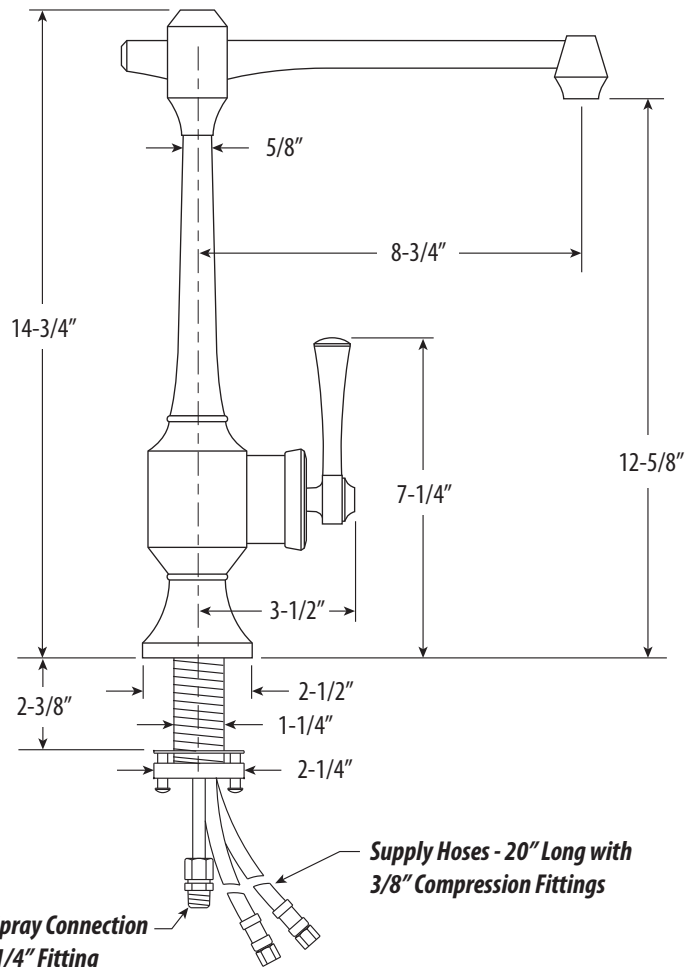

### PRODUCT DESCRIPTION

- Part of the Yorktown Transitional Suite.
- Angular straight spout with **8-3/4"** reach.
- Spout swivels 360 degrees.
- Equipped with diverter for optional side spray.
- Innovative handle tension system prevents handle sagging.
- Handle adjusts **22.5 degrees** in either direction for backsplash clearance.
- Single lever control with Hot/Cold ceramic disk valve cartridge.
- Compatible with Reverse Osmosis filtration systems.
- 1.75 gpm maximum flow rate.
- Aerated stream.
- Solid brass construction.
- Reinforced braided connection hoses.
- Lifetime functional warranty.
- Made in the USA.

### CODES/STANDARDS APPLICABLE

Specified model meets or exceeds the following:

- **ASME A112.18.1**
- **CSA B125.1**
- **NSF 61, 372**
- **CALGreen**

- **Max Counter Thickness 2-3/8"**
- **Minimum Install Hole Size 1-1/2"**