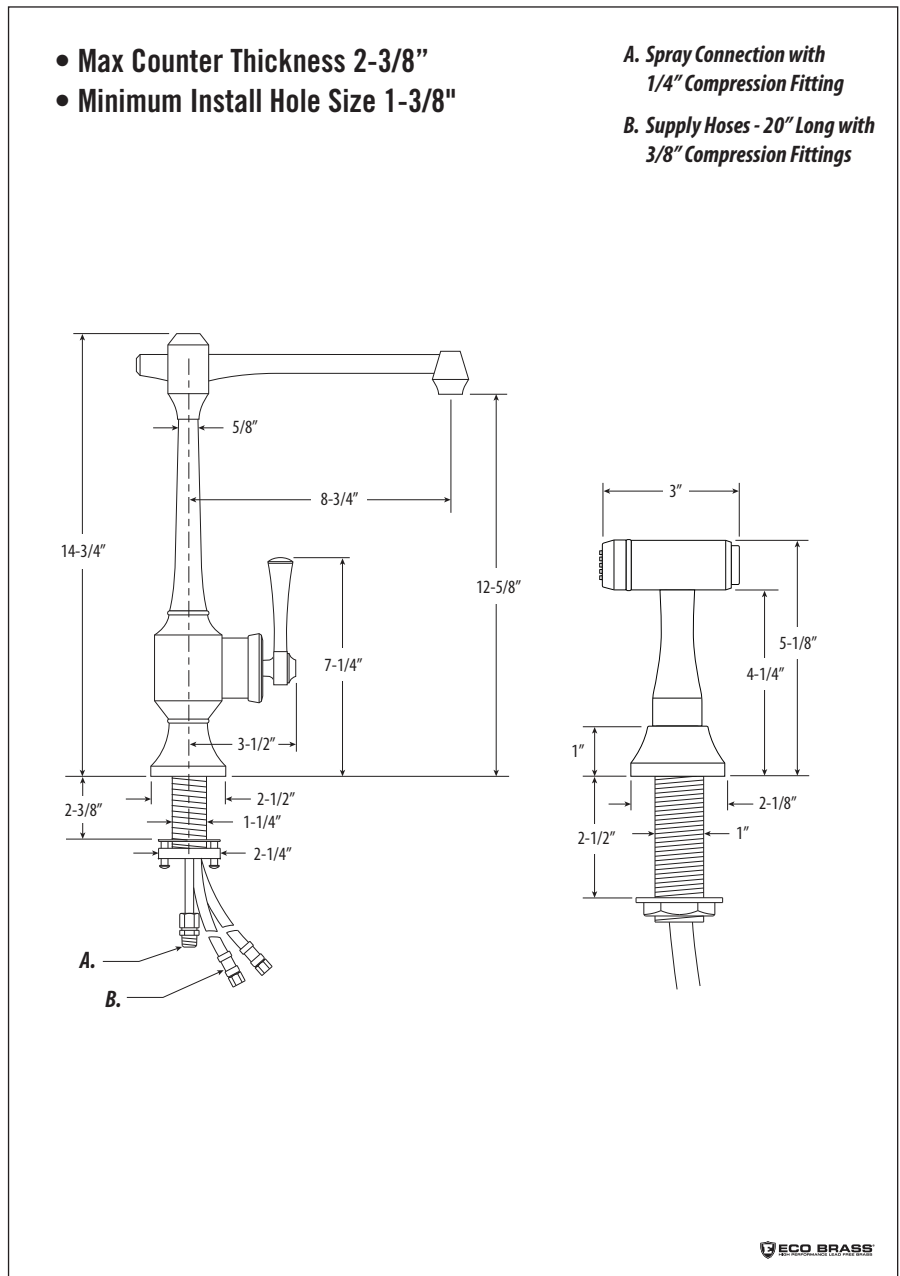

AVAILABLE IN 30 FINISHES + SOLID 316 MARINE GRADE STAINLESS STEEL

Antique Brass - AB
Antique Bronze - ABZ
Antique Copper - AC
American Bronze - AMB
Antique Pewter - AP
Gloss Black - GB
Black Nickel - BLN
Black-Oil Rubbed Bronze - ORB
Caribbean Bronze - CB
Chocolate Bronze - CHB
Chrome - CH

Classic Bronze - CLZ
Distressed Antique Brass - DAB
Distressed Antique Copper - DAC
Distressed American Bronze - DAMB
Distressed Antique Pewter - DAP
Matte Black - MB
Polished Brass - PB
Polished Copper - PC
Polished Gold - PG
Polished Nickel - PN
Satin Brass - SB

Satin Chrome - SC
Satin Gold - SG
Satin Nickel - SN
Stainless Steel - SS*
Tuscan Brass - TB
Unlaquered Polished Brass - UPB
Venetian Bronze - VB
Weathered Brass - WB
Weathered Copper - WC