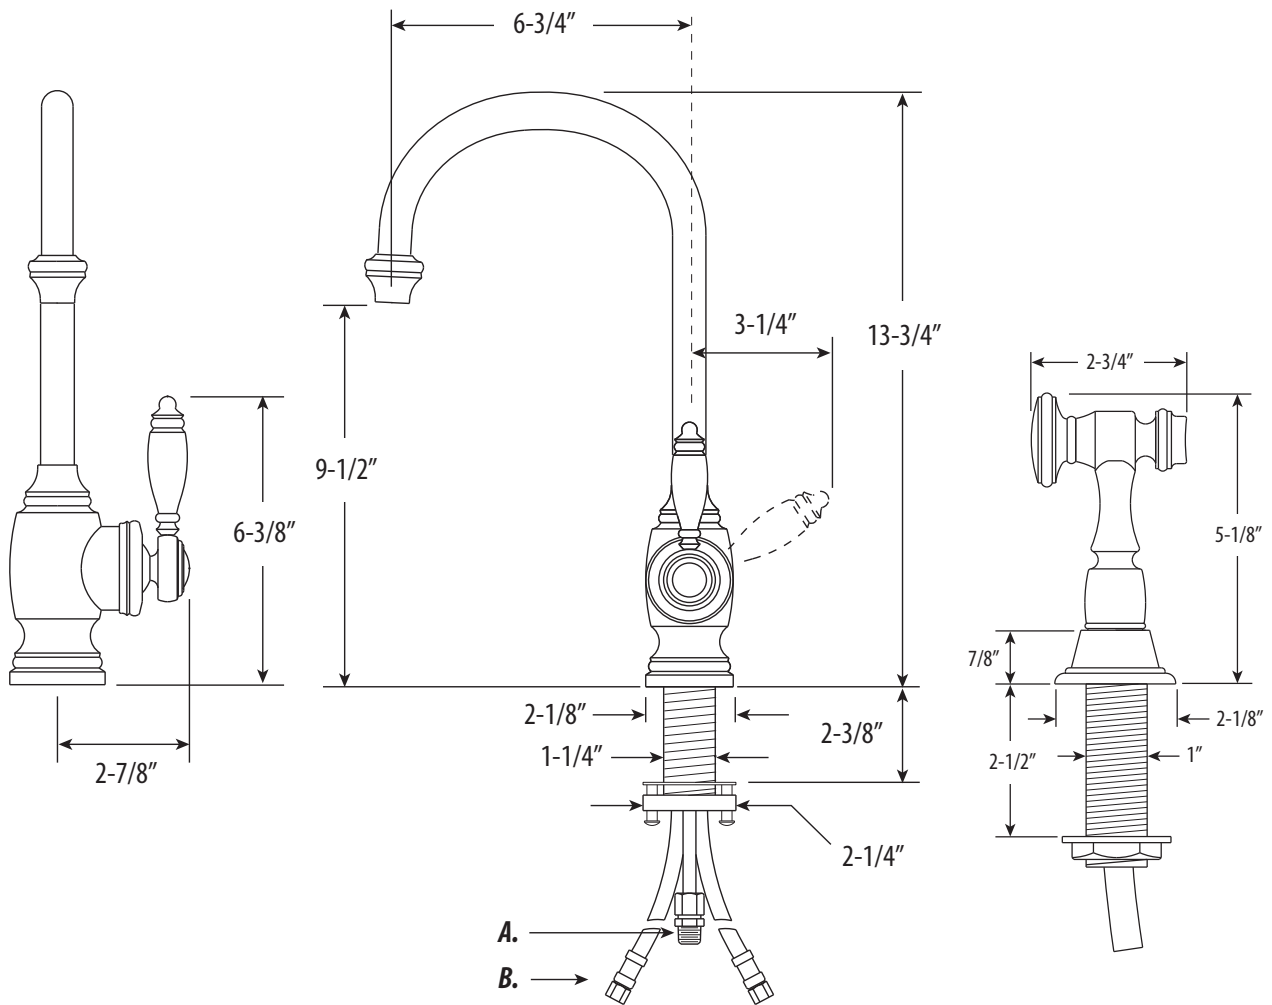

HAMPTON PREP FAUCET / W SIDE SPRAY

4900-1

- MAX COUNTER THICKNESS 2-3/8"
- MINIMUM INSTALL HOLE SIZE 1-3/8"

- A. Side Spray Connection with 1/4" NPT Pipe Fitting
- B. Supply Hoses - 20" Long with 3/8" Compression Fittings

DIMENSIONS MAY VARY AND ARE SUBJECT TO CHANGE. NO RESPONSIBILITY IS ASSUMED FOR USE OF SUPERCEDED OR VOIDED DATA