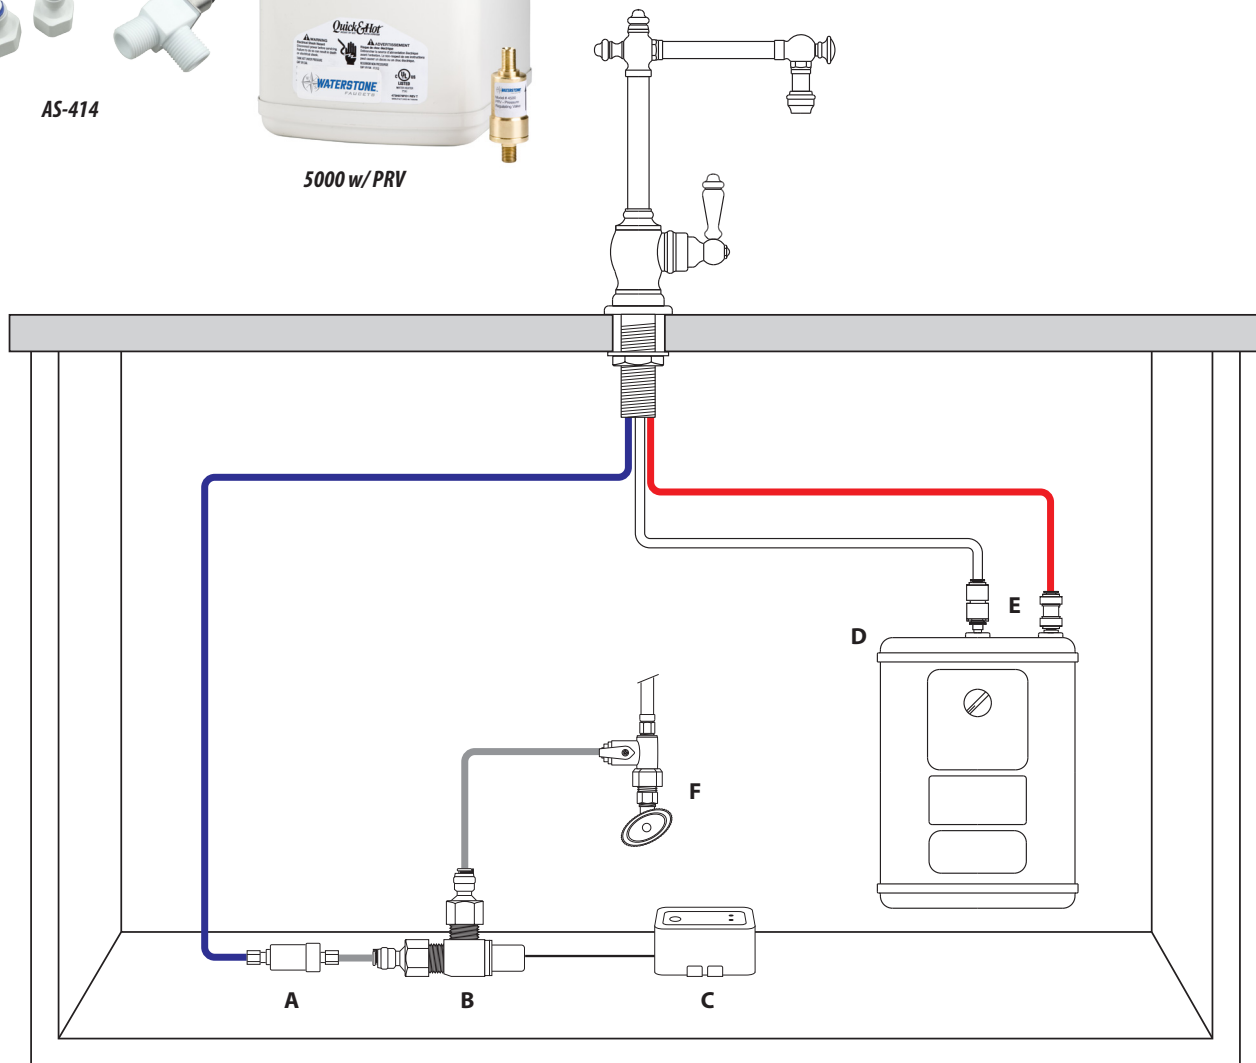

INSTA-HOT UNDER SINK SYSTEM

Model # 2000

Product Description

- Insta-Hot Under Sink System includes:
- #5000 Hot Tank w/ #4500 PRV
 - #AS-414 Safety/Leak Detection Valve
 - Connection fittings included as shown

Add a Waterstone Hot and Cold or Hot Only Filtration Faucet to complete package. (Faucet Not Included)

(A) #4500 PRV VALVE
 (B) #AS-414 SAFETY VALVE

(C) MOISTURE SENSOR
 (D) #5000 HOT TANK

(E) CONNECTION FITTINGS
 (F) WATER SOURCE