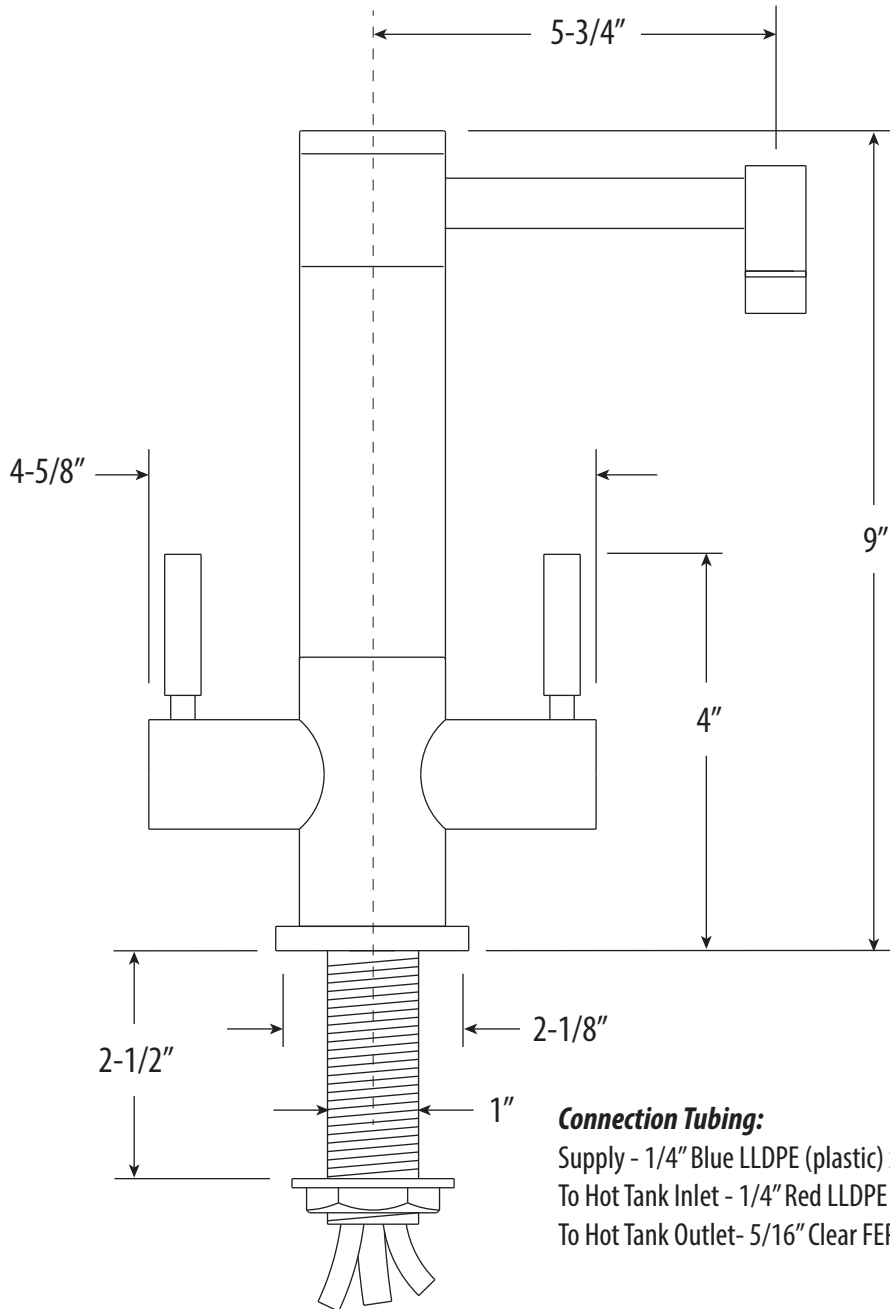

## HUNLEY HOT AND COLD FILTRATION FAUCET

# 1900HC

- MAX COUNTER THICKNESS 2-1/2"
- INSTALL HOLE SIZE ADAPTABLE UP TO 1-3/8"

DIMENSIONS MAY VARY AND ARE SUBJECT TO CHANGE. NO RESPONSIBILITY IS ASSUMED FOR USE OF SUPERCEDED OR VOIDED DATA