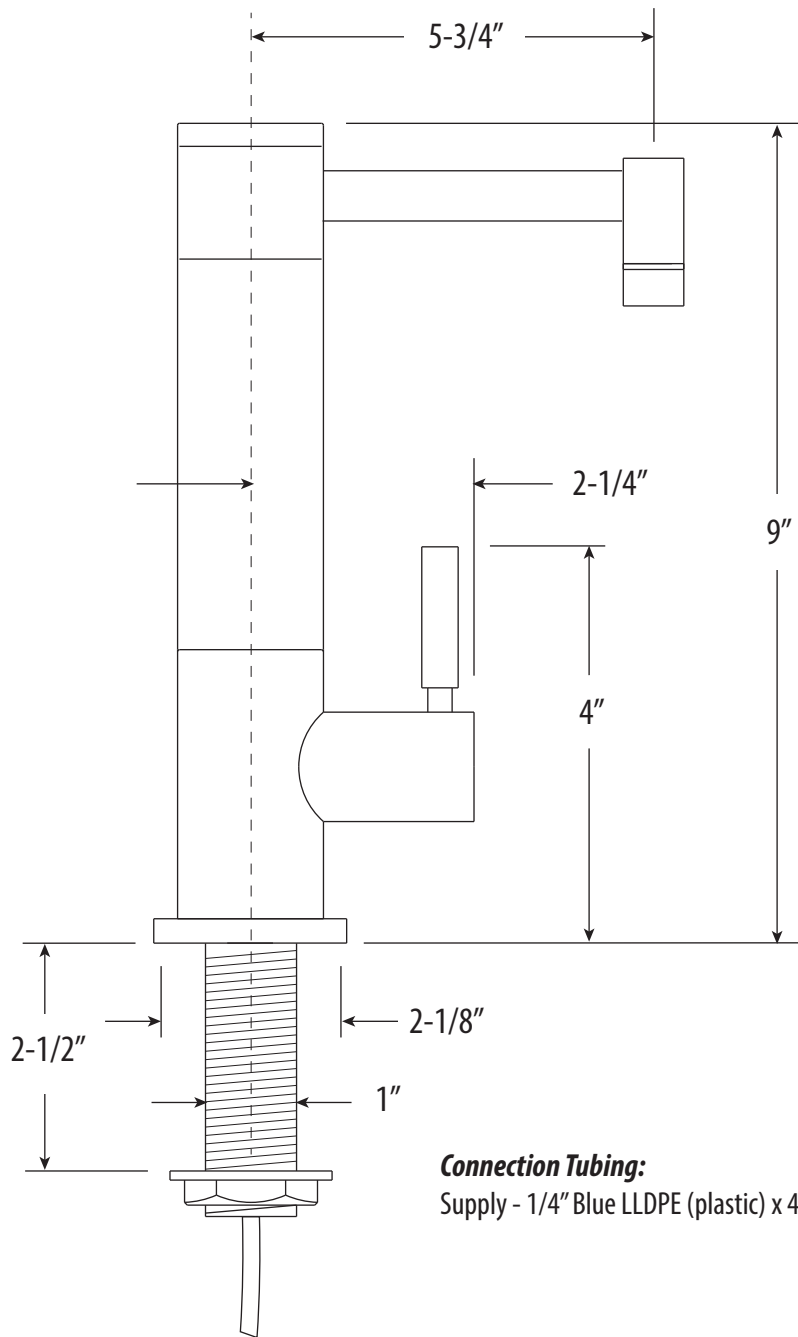

HUNLEY GOLD ONLY FILTRATION FAUCET

1900C

- MAX COUNTER THICKNESS 2-1/2"
- INSTALL HOLE SIZE ADAPTABLE UP TO 1-3/8"

DIMENSIONS MAY VARY AND ARE SUBJECT TO CHANGE. NO RESPONSIBILITY IS ASSUMED FOR USE OF SUPERCEDED OR VOIDED DATA