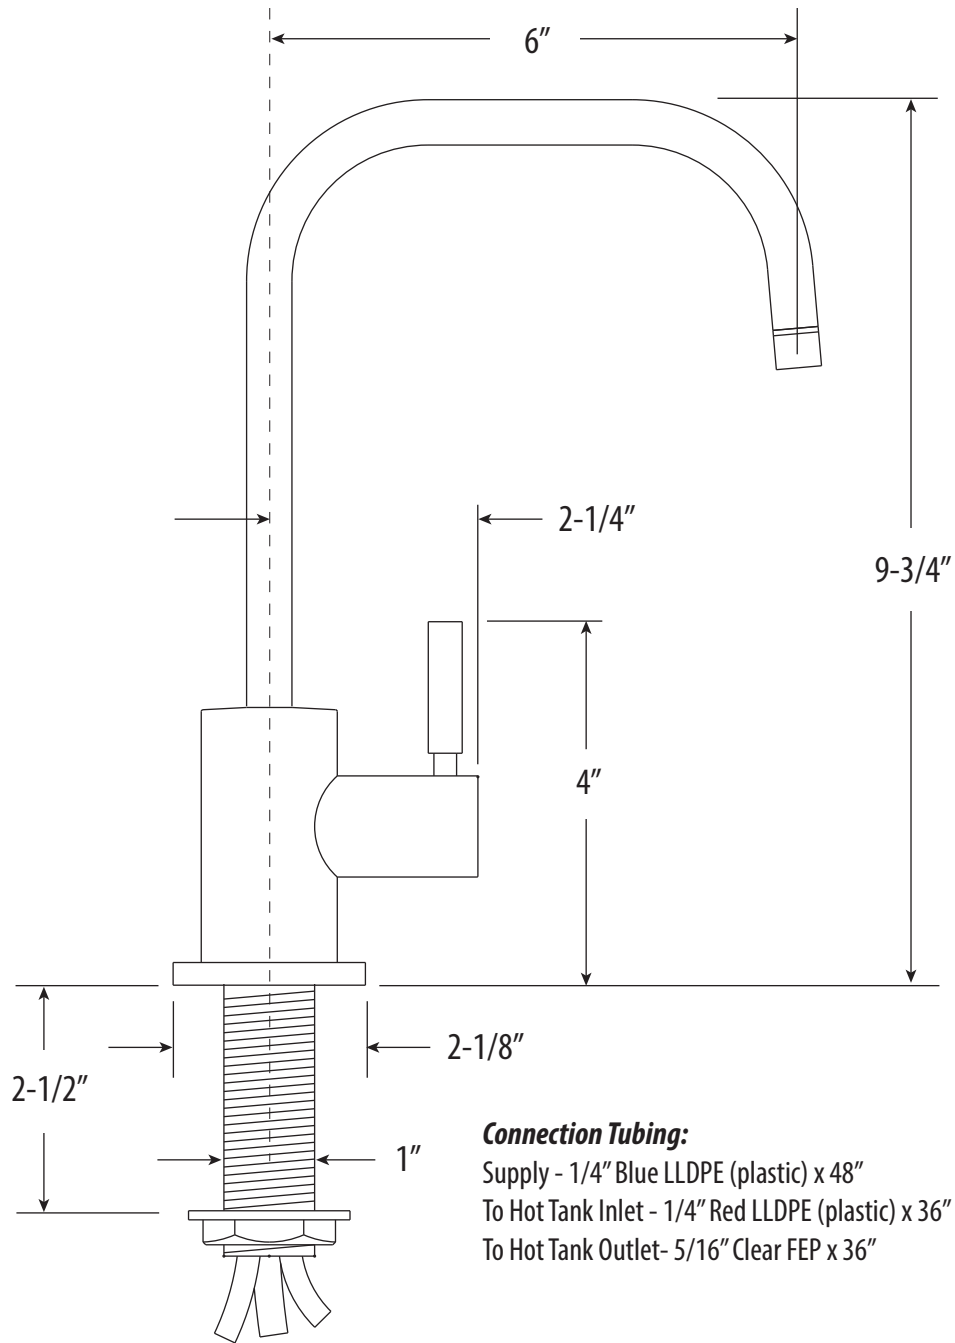

## FULTON HOT ONLY FILTRATION FAUCET

# 1425H

- MAX COUNTER THICKNESS 2-1/2"
- INSTALL HOLE SIZE ADAPTABLE UP TO 1-3/8"

DIMENSIONS MAY VARY AND ARE SUBJECT TO CHANGE. NO RESPONSIBILITY IS ASSUMED FOR USE OF SUPERCEDED OR VOIDED DATA