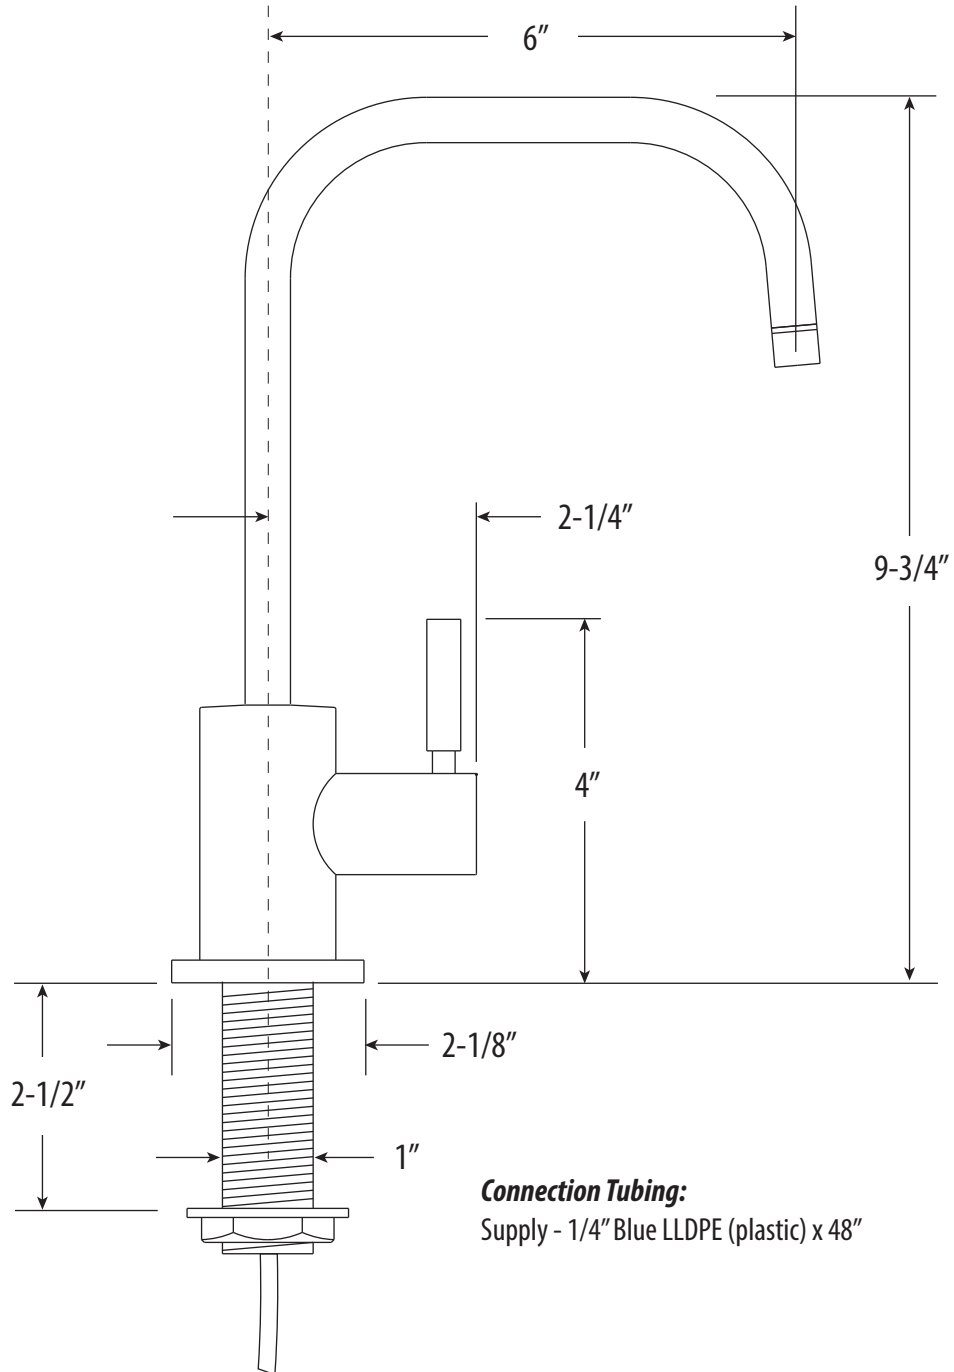

FULTON COLD ONLY FILTRATION FAUCET

1425C

- MAX COUNTER THICKNESS 2-1/2"
- INSTALL HOLE SIZE ADAPTABLE UP TO 1-3/8"

DIMENSIONS MAY VARY AND ARE SUBJECT TO CHANGE. NO RESPONSIBILITY IS ASSUMED FOR USE OF SUPERCEDED OR VOIDED DATA