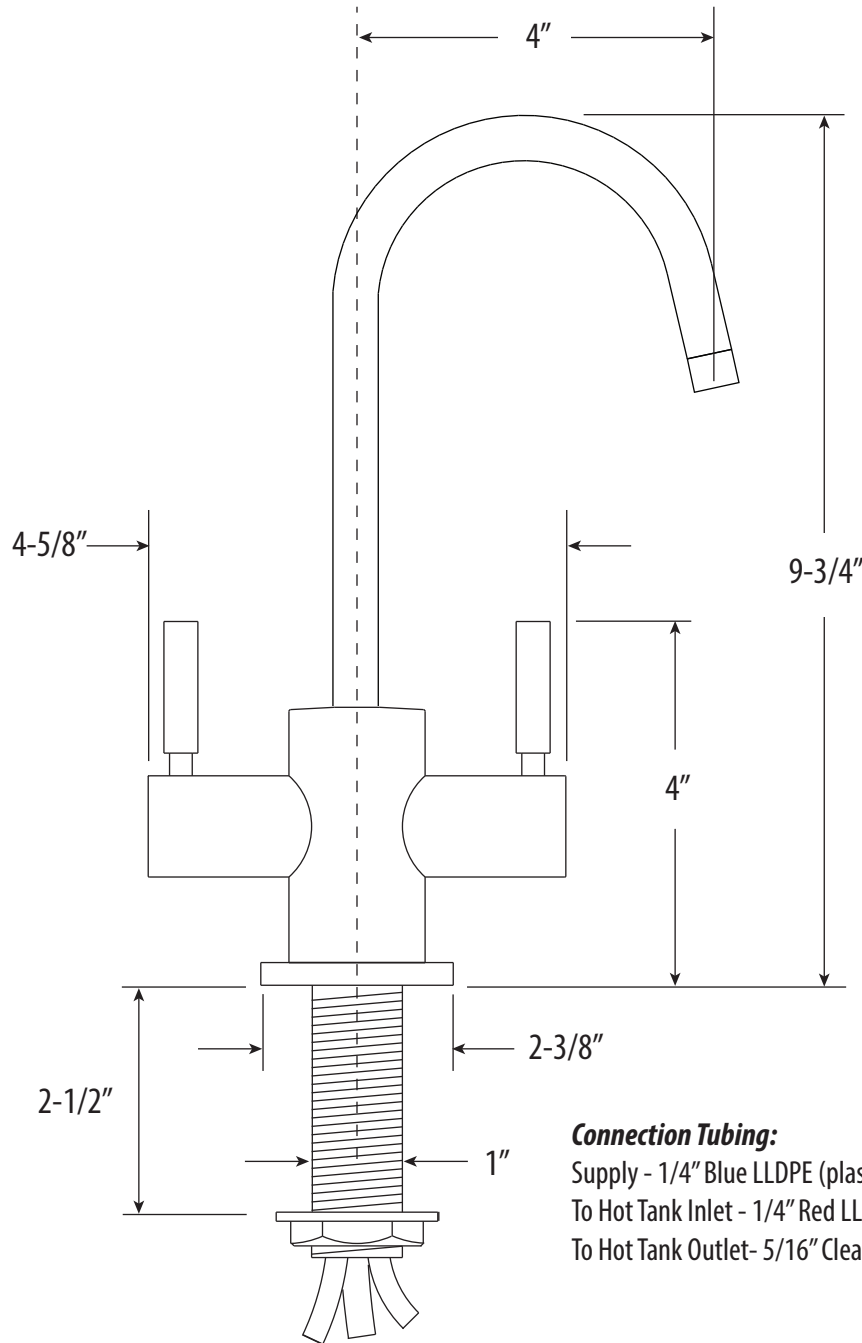

## PARCHE HOT AND COLD FILTRATION FAUCET

# 1400HC

- MAX COUNTER THICKNESS 2-1/2"
- INSTALL HOLE SIZE ADAPTABLE UP TO 1-3/8"

DIMENSIONS MAY VARY AND ARE SUBJECT TO CHANGE. NO RESPONSIBILITY IS ASSUMED FOR USE OF SUPERCEDED OR VOIDED DATA