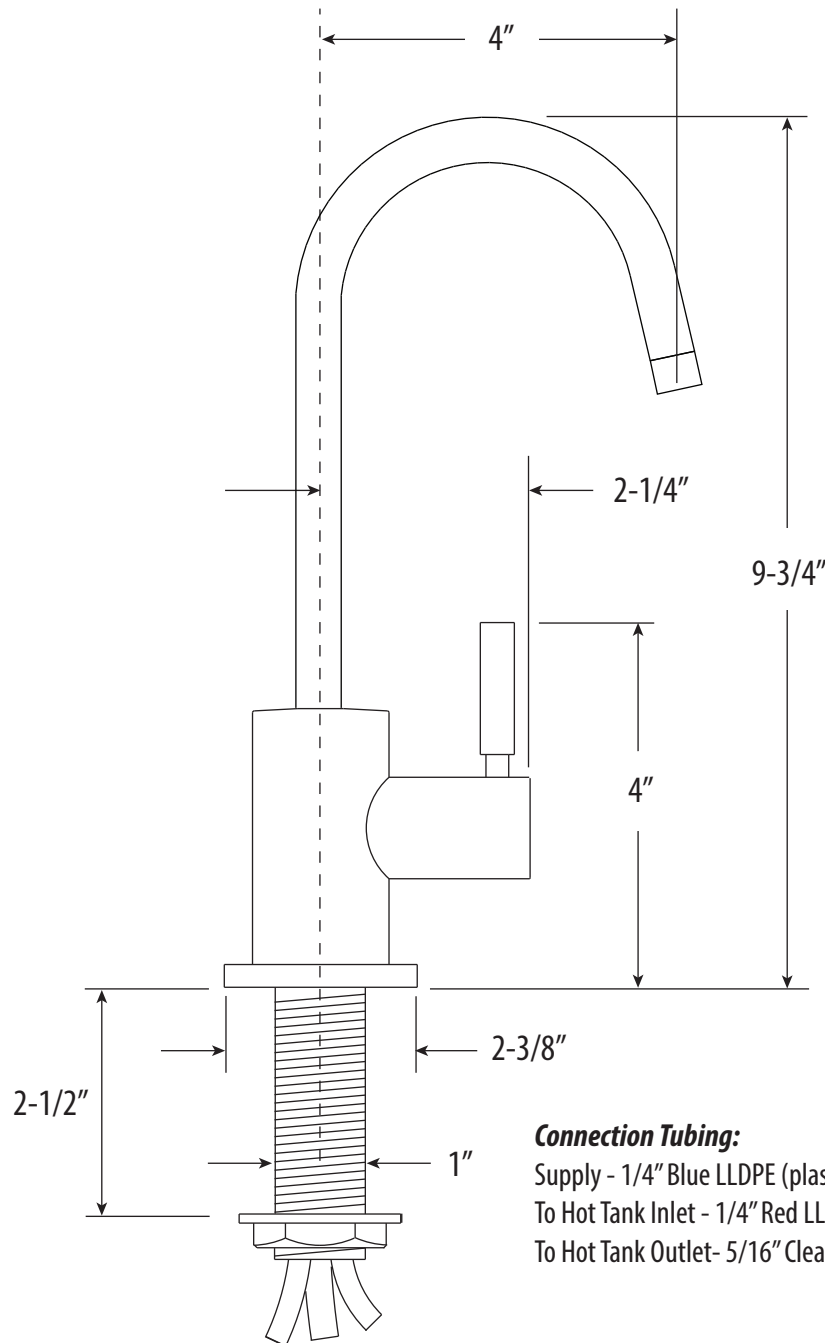

PARCHE HOT ONLY FILTRATION FAUCET

1400H

- MAX COUNTER THICKNESS 2-1/2"
- INSTALL HOLE SIZE ADAPTABLE UP TO 1-3/8"

DIMENSIONS MAY VARY AND ARE SUBJECT TO CHANGE. NO RESPONSIBILITY IS ASSUMED FOR USE OF SUPERCEDED OR VOIDED DATA