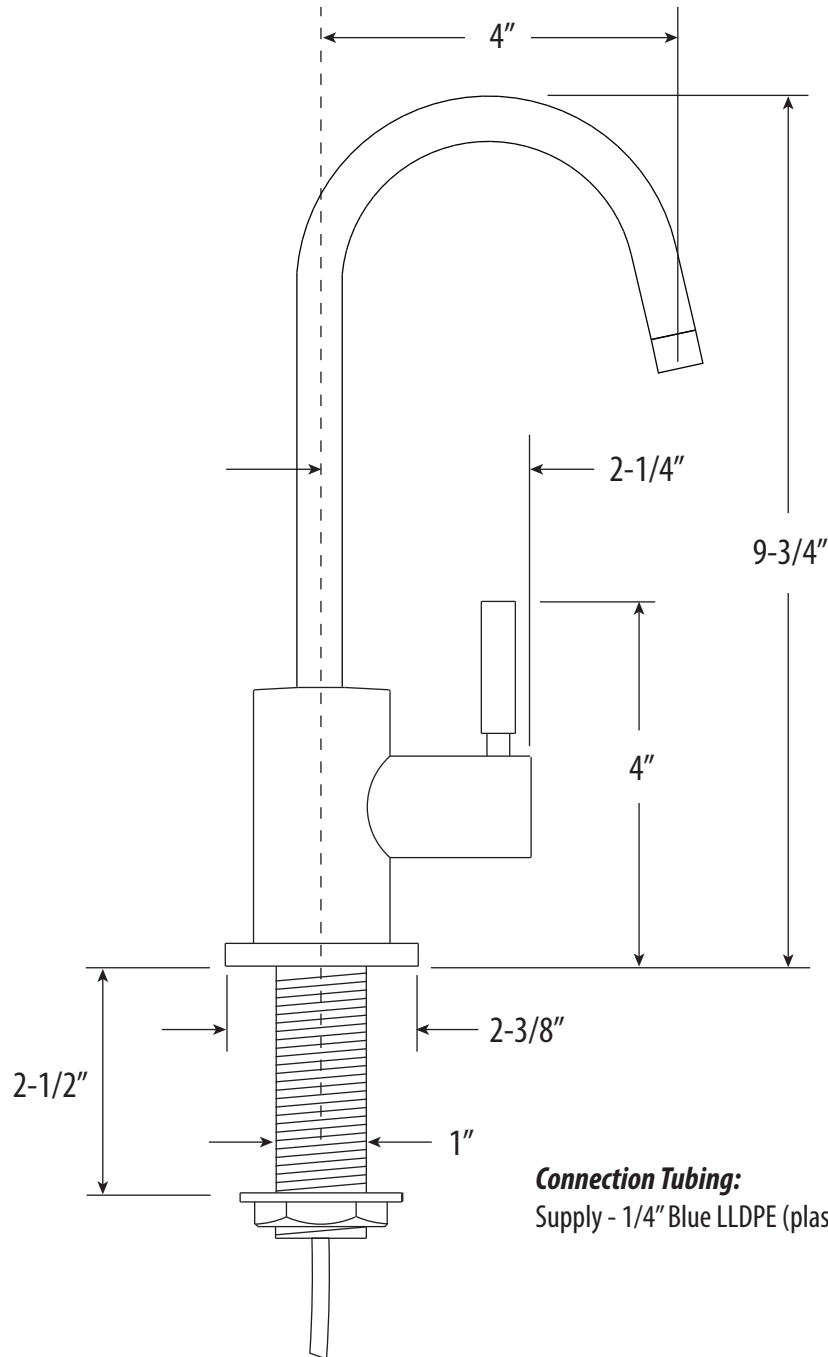

## PARCHE COLD ONLY FILTRATION FAUCET

# 1400C

- MAX COUNTER THICKNESS 2-1/2"
- INSTALL HOLE SIZE ADAPTABLE UP TO 1-3/8"

DIMENSIONS MAY VARY AND ARE SUBJECT TO CHANGE. NO RESPONSIBILITY IS ASSUMED FOR USE OF SUPERCEDED OR VOIDED DATA