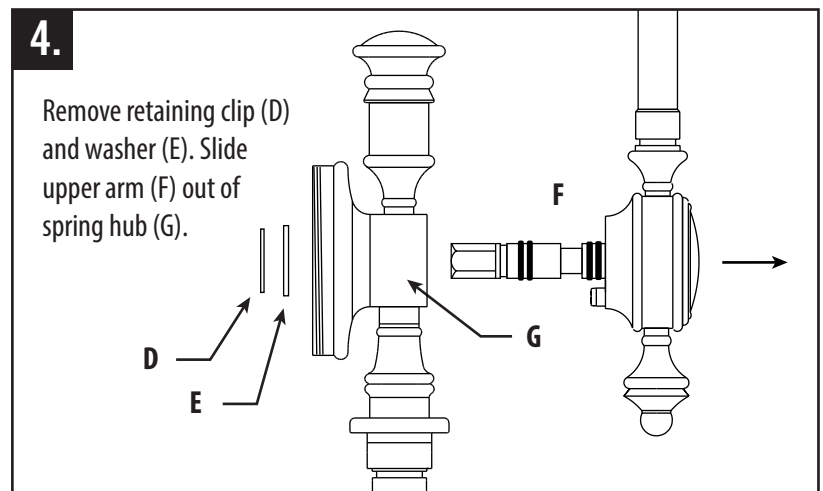

GANTRY UPPER ARM REPLACEMENT

GANTRY FAUCET MODEL #S 4400, 4410-12, 4410-18

★ MADE IN THE USA ★

1-888-304-0660 • 951-304-0520

www.waterstoneco.com

VEN-038-RK-GUA Rev. C