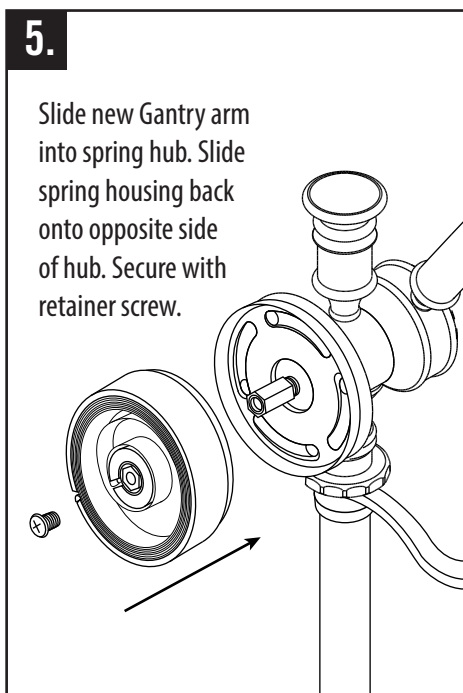

GANTRY UPPER ARM REPLACEMENT

GANTRY FAUCET MODEL #S 4400, 4410-12, 4410-18

★ MADE IN THE USA ★

1-888-304-0660 • 951-304-0520

www.waterstoneco.com

VEN-038-RK-GUA Rev. C