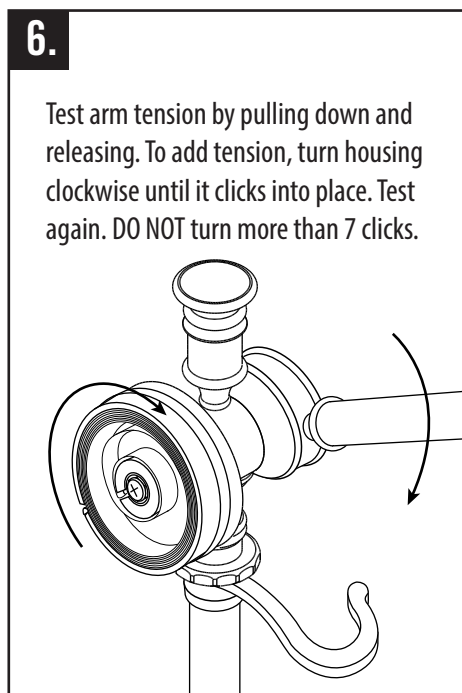

GANTRY UPPER ARM REPLACEMENT

GANTRY FAUCET MODEL #S 4400, 4410-12, 4410-18

★ MADE IN THE USA ★

1-888-304-0660 • 951-304-0520

www.waterstoneco.com

VEN-038-RK-GUA Rev. C