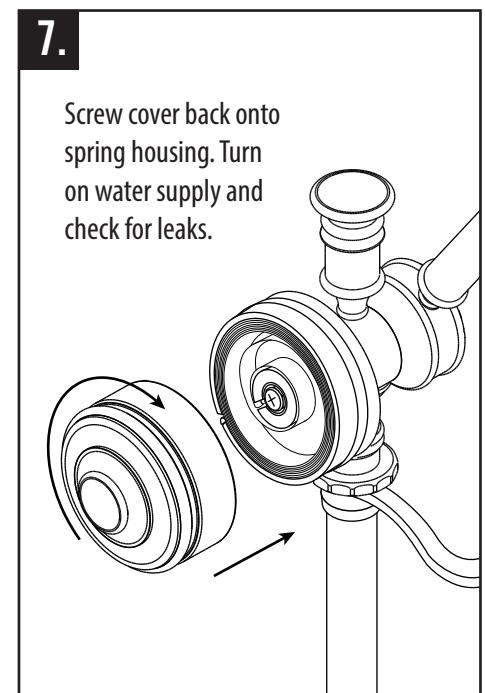

GANTRY UPPER ARM REPLACEMENT

GANTRY FAUCET MODEL #S 4400, 4410-12, 4410-18

★ MADE IN THE USA ★

1-888-304-0660 • 951-304-0520

www.waterstoneco.com

VEN-038-RK-GUA Rev. C