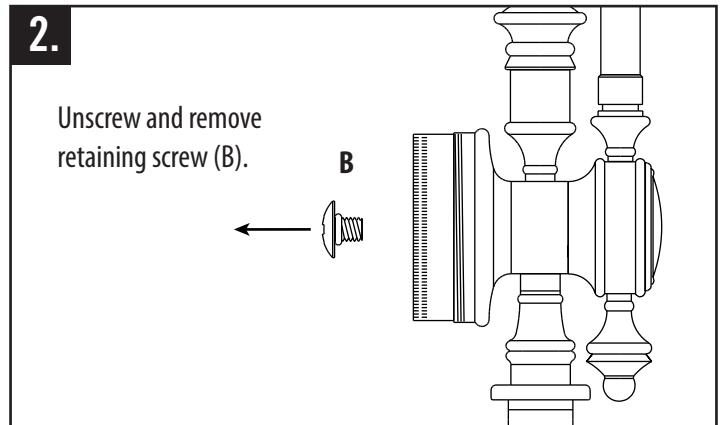

GANTRY UPPER ARM REPLACEMENT

GANTRY FAUCET MODEL #S 4400, 4410-12, 4410-18

★ MADE IN THE USA ★

1-888-304-0660 • 951-304-0520

www.waterstoneco.com

VEN-038-RK-GUA Rev. C