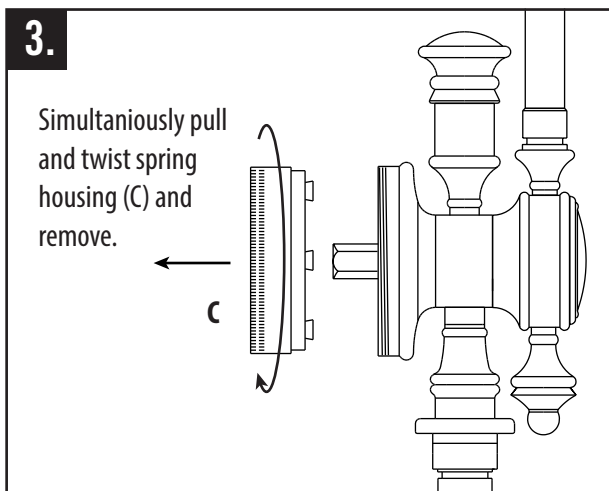

GANTRY UPPER ARM REPLACEMENT

GANTRY FAUCET MODEL #S 4400, 4410-12, 4410-18

★ MADE IN THE USA ★

1-888-304-0660 • 951-304-0520

www.waterstoneco.com

VEN-038-RK-GUA Rev. C