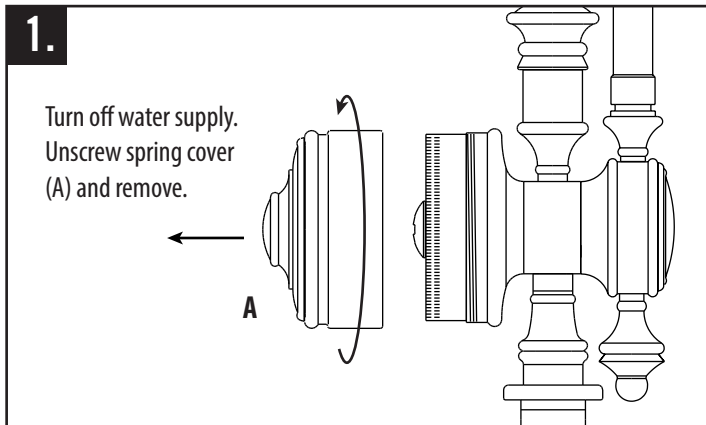

GANTRY UPPER ARM REPLACEMENT

GANTRY FAUCET MODEL #S 4400, 4410-12, 4410-18

★ MADE IN THE USA ★

1-888-304-0660 • 951-304-0520

www.waterstoneco.com

VEN-038-RK-GUA Rev. C