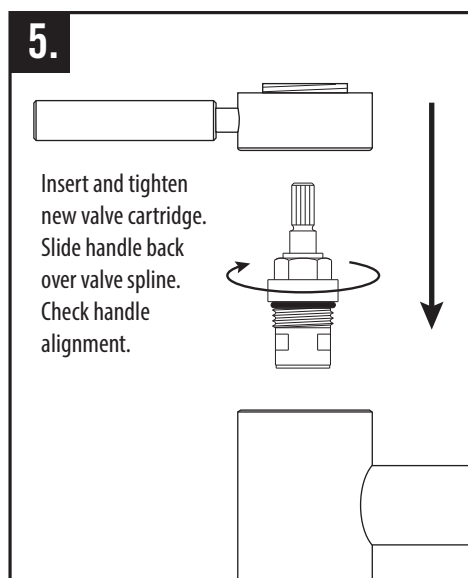

CONTEMPORARY BRIDGE FAUCET VALVE CARTRIDGE REPLACEMENT GUIDE

TRADITIONAL MODEL #S 7600-12, 7600-18, 7800, 7825

BEFORE YOU BEGIN YOUR INSTALLATION:

Turn off water supply.

REQUIRED TOOLS:

Phillips Screwdriver

1/2"
Socket Wrench

Adjustable Wrench

★ MADE IN THE USA ★

1-888-304-0660 • 951-304-0520

www.waterstoneco.com

VEN-038-CBVC Rev. B