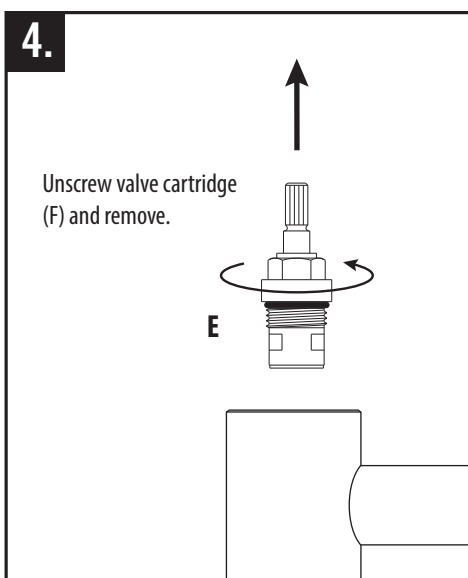

CONTEMPORARY BRIDGE FAUCET VALVE CARTRIDGE REPLACEMENT GUIDE

TRADITIONAL MODEL #S 7600-12, 7600-18, 7800, 7825

BEFORE YOU BEGIN YOUR INSTALLATION:

Turn off water supply.

REQUIRED TOOLS:

Phillips Screwdriver

1/2"
Socket Wrench

Adjustable Wrench

★ MADE IN THE USA ★

1-888-304-0660 • 951-304-0520

www.waterstoneco.com

VEN-038-CBVC Rev. B