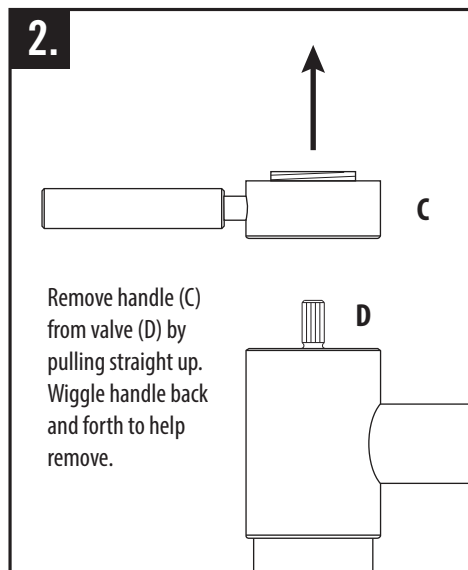

CONTEMPORARY BRIDGE FAUCET VALVE CARTRIDGE REPLACEMENT GUIDE

TRADITIONAL MODEL #S 7600-12, 7600-18, 7800, 7825

BEFORE YOU BEGIN YOUR INSTALLATION:

Turn off water supply.

REQUIRED TOOLS:

Phillips Screwdriver

1/2"
Socket Wrench

Adjustable Wrench

★ MADE IN THE USA ★

1-888-304-0660 • 951-304-0520

www.waterstoneco.com

VEN-038-CBVC Rev. B