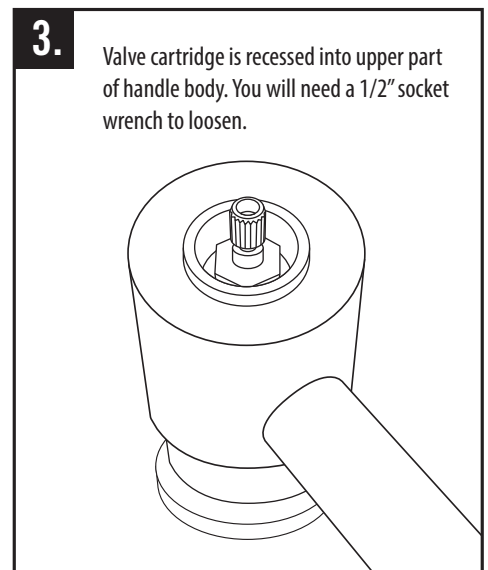

CONTEMPORARY BRIDGE FAUCET VALVE CARTRIDGE REPLACEMENT GUIDE

TRADITIONAL MODEL #S 7600-12, 7600-18, 7800, 7825

BEFORE YOU BEGIN YOUR INSTALLATION:

Turn off water supply.

REQUIRED TOOLS:

Phillips Screwdriver

1/2"
Socket Wrench

Adjustable Wrench

★ MADE IN THE USA ★

1-888-304-0660 • 951-304-0520

www.waterstoneco.com

VEN-038-CBVC Rev. B