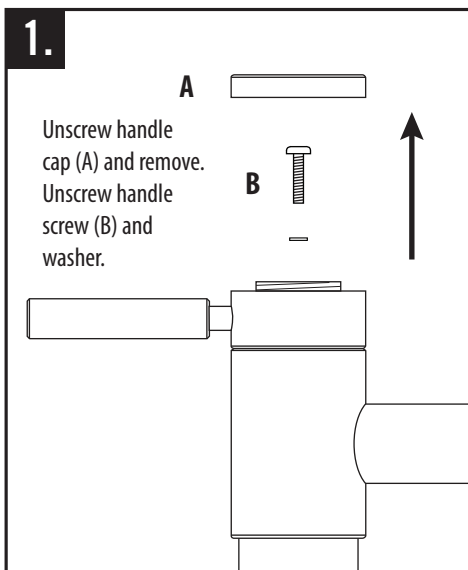

CONTEMPORARY BRIDGE FAUCET VALVE CARTRIDGE REPLACEMENT GUIDE

TRADITIONAL MODEL #S 7600-12, 7600-18, 7800, 7825

BEFORE YOU BEGIN YOUR INSTALLATION:

Turn off water supply.

REQUIRED TOOLS:

Phillips Screwdriver

1/2"
Socket Wrench

Adjustable Wrench

★ MADE IN THE USA ★

1-888-304-0660 • 951-304-0520

www.waterstoneco.com

VEN-038-CBVC Rev. B