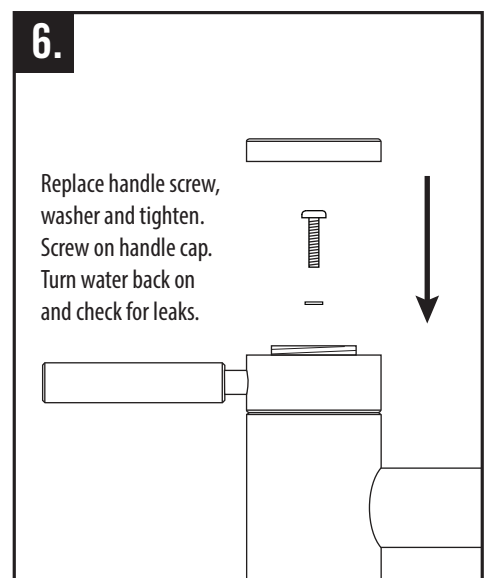

CONTEMPORARY BRIDGE FAUCET VALVE CARTRIDGE REPLACEMENT GUIDE

TRADITIONAL MODEL #S 7600-12, 7600-18, 7800, 7825

BEFORE YOU BEGIN YOUR INSTALLATION:

Turn off water supply.

REQUIRED TOOLS:

Phillips Screwdriver

1/2"
Socket Wrench

Adjustable Wrench

★ MADE IN THE USA ★

1-888-304-0660 • 951-304-0520

www.waterstoneco.com

VEN-038-CBVC Rev. B