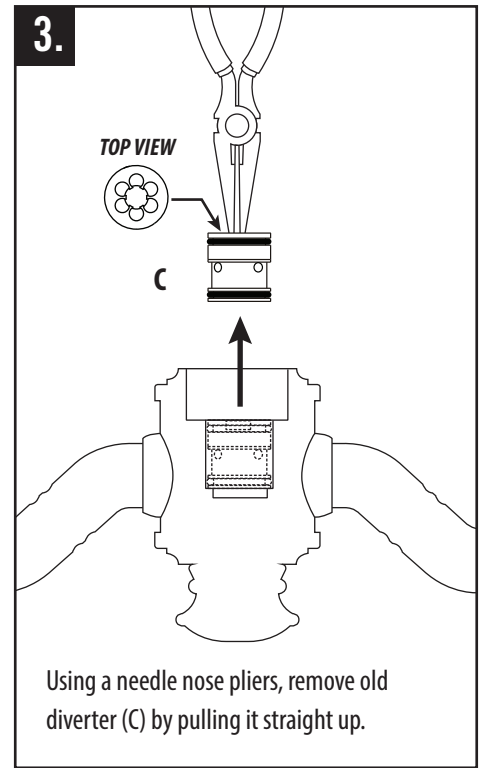

DIVERTER REPLACEMENT GUIDE

TRADITIONAL BRIDGE FAUCET MODEL #S 6100-12, 6100-18, 6200

★ MADE IN THE USA ★

1-888-304-0660 • 951-304-0520

www.waterstoneco.com

VEN-038-RK-TBFD Rev. C