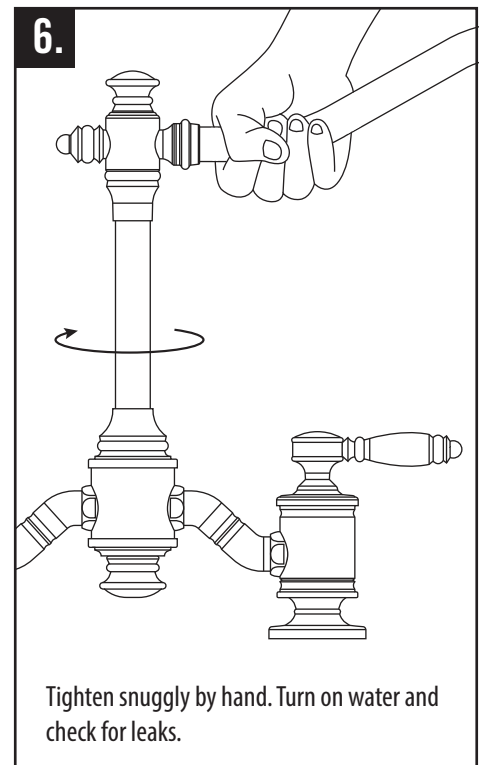

DIVERTER REPLACEMENT GUIDE

TRADITIONAL BRIDGE FAUCET MODEL #S 6100-12, 6100-18, 6200

★ MADE IN THE USA ★

1-888-304-0660 • 951-304-0520

www.waterstoneco.com

VEN-038-RK-TBFD Rev. C