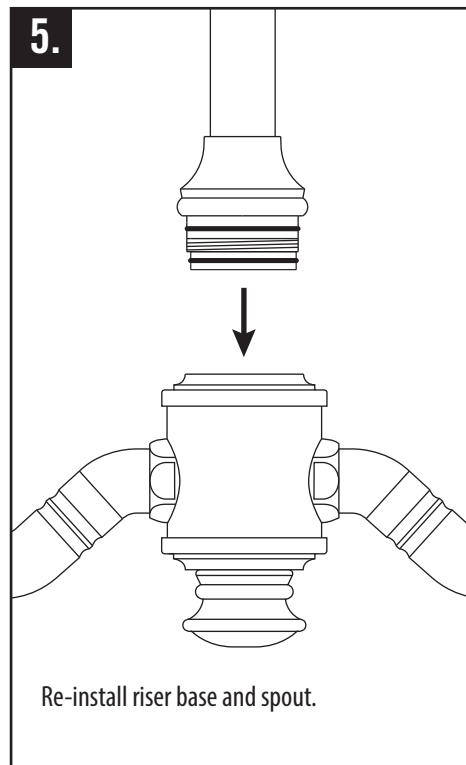

DIVERTER REPLACEMENT GUIDE

TRADITIONAL BRIDGE FAUCET MODEL #S 6100-12, 6100-18, 6200

★ MADE IN THE USA ★

1-888-304-0660 • 951-304-0520

www.waterstoneco.com

VEN-038-RK-TBFD Rev. C