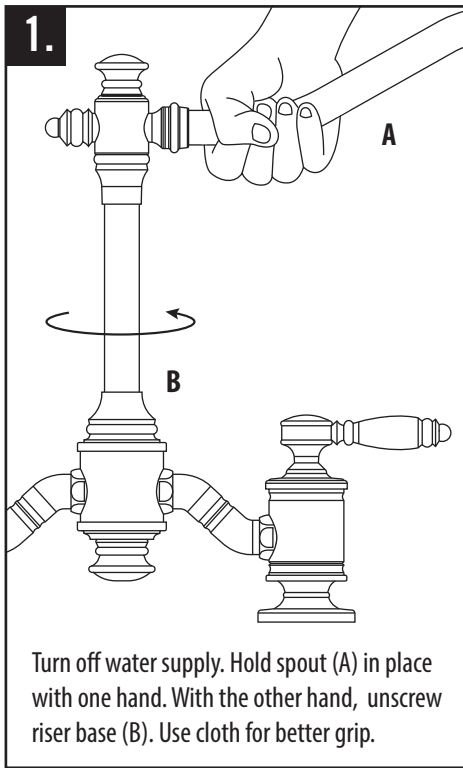

DIVERTER REPLACEMENT GUIDE

TRADITIONAL BRIDGE FAUCET MODEL #S 6100-12, 6100-18, 6200

★ MADE IN THE USA ★

1-888-304-0660 • 951-304-0520

www.waterstoneco.com

VEN-038-RK-TBFD Rev. C