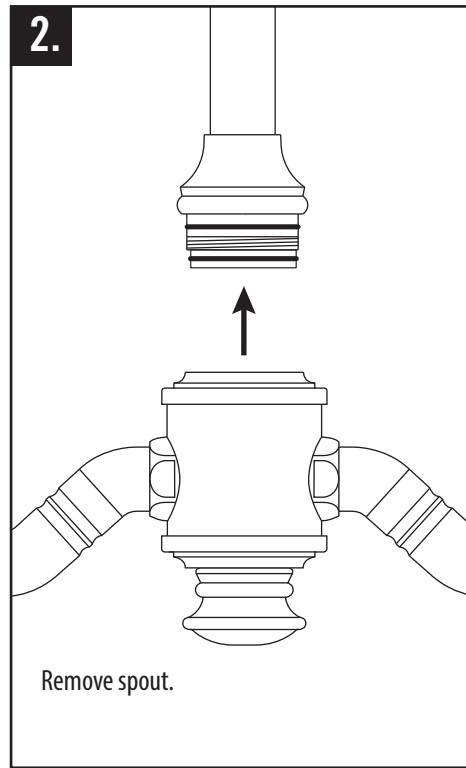

DIVERTER REPLACEMENT GUIDE

TRADITIONAL BRIDGE FAUCET MODEL #S 6100-12, 6100-18, 6200

★ MADE IN THE USA ★

1-888-304-0660 • 951-304-0520

www.waterstoneco.com

VEN-038-RK-TBFD Rev. C