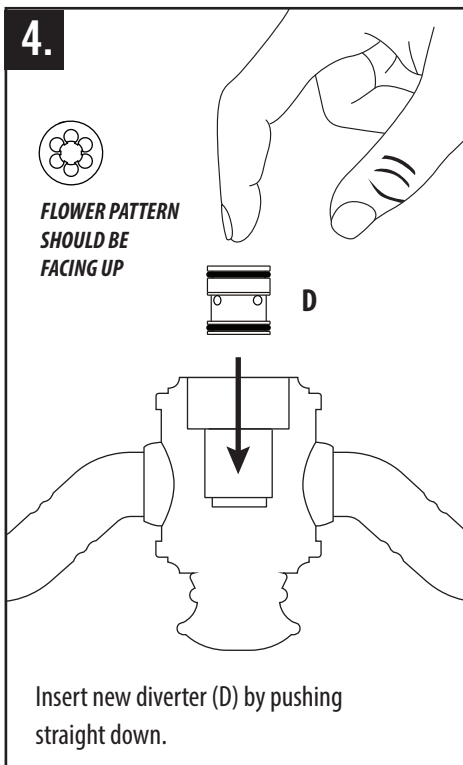

DIVERTER REPLACEMENT GUIDE

TRADITIONAL BRIDGE FAUCET MODEL #S 6100-12, 6100-18, 6200

★ MADE IN THE USA ★

1-888-304-0660 • 951-304-0520

www.waterstoneco.com

VEN-038-RK-TBFD Rev. C