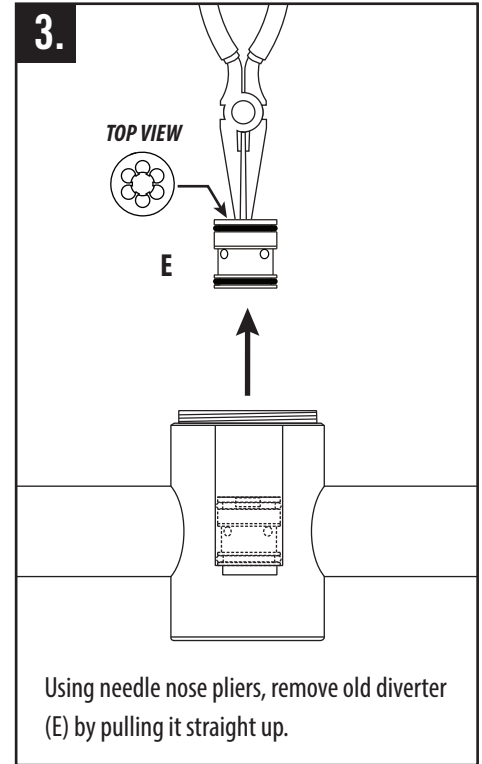

DIVERTER REPLACEMENT GUIDE

CONTEMPORARY BRIDGE FAUCET MODEL #S 7800, 7825

★ MADE IN THE USA ★

1-888-304-0660 • 951-304-0520

www.waterstoneco.com

VEN-038-RK-CBFD Rev. C