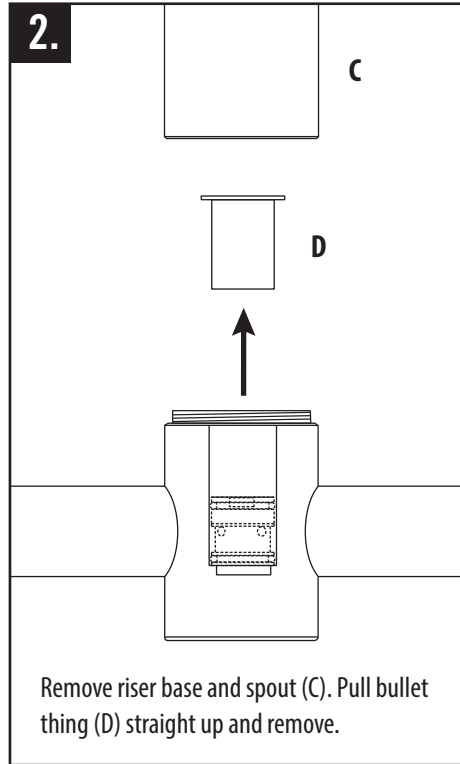

DIVERTER REPLACEMENT GUIDE

CONTEMPORARY BRIDGE FAUCET MODEL #S 7800, 7825

★ MADE IN THE USA ★

1-888-304-0660 • 951-304-0520

www.waterstoneco.com

VEN-038-RK-CBFD Rev. C