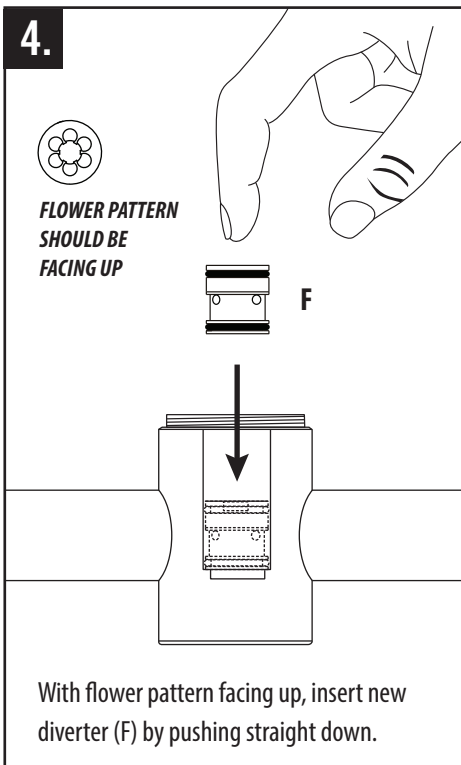

DIVERTER REPLACEMENT GUIDE

CONTEMPORARY BRIDGE FAUCET MODEL #S 7800, 7825

★ MADE IN THE USA ★

1-888-304-0660 • 951-304-0520

www.waterstoneco.com

VEN-038-RK-CBFD Rev. C