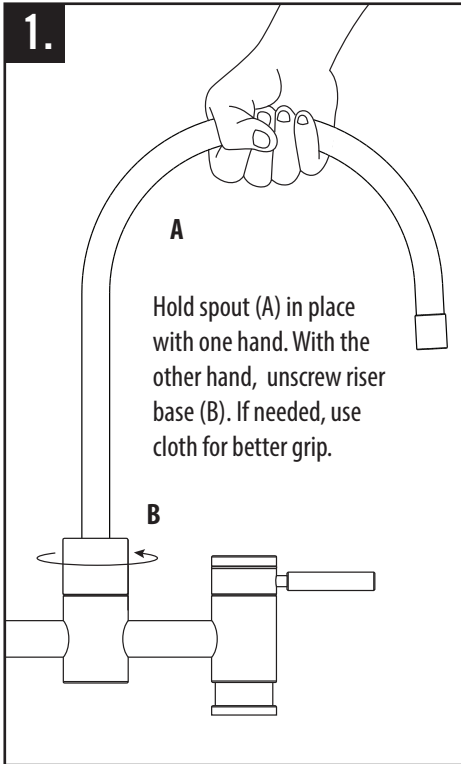

DIVERTER REPLACEMENT GUIDE

CONTEMPORARY BRIDGE FAUCET MODEL #S 7800, 7825

★ MADE IN THE USA ★

1-888-304-0660 • 951-304-0520

www.waterstoneco.com

VEN-038-RK-CBFD Rev. C