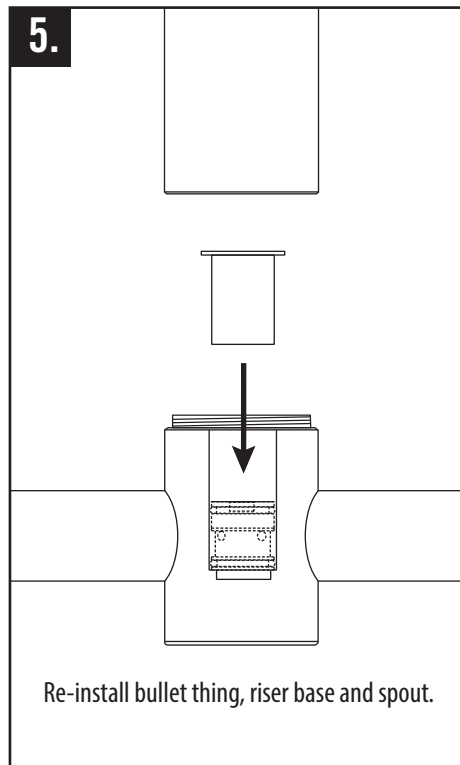

DIVERTER REPLACEMENT GUIDE

CONTEMPORARY BRIDGE FAUCET MODEL #S 7800, 7825

★ MADE IN THE USA ★

1-888-304-0660 • 951-304-0520

www.waterstoneco.com

VEN-038-RK-CBFD Rev. C