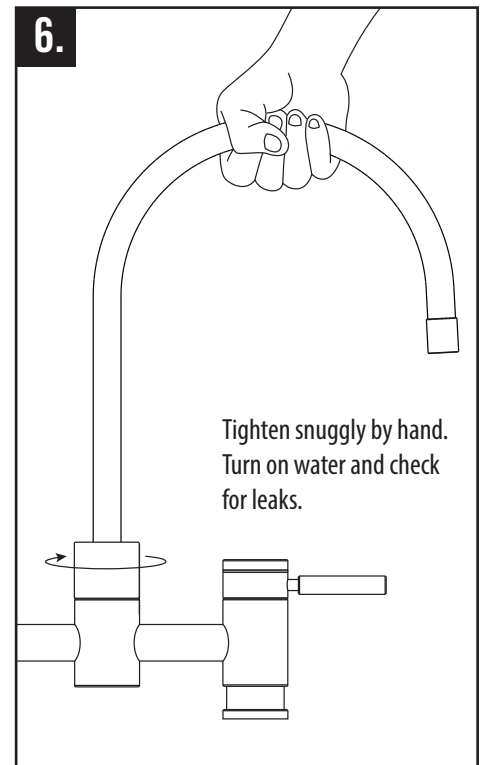

DIVERTER REPLACEMENT GUIDE

CONTEMPORARY BRIDGE FAUCET MODEL #S 7800, 7825

★ MADE IN THE USA ★

1-888-304-0660 • 951-304-0520

www.waterstoneco.com

VEN-038-RK-CBFD Rev. C