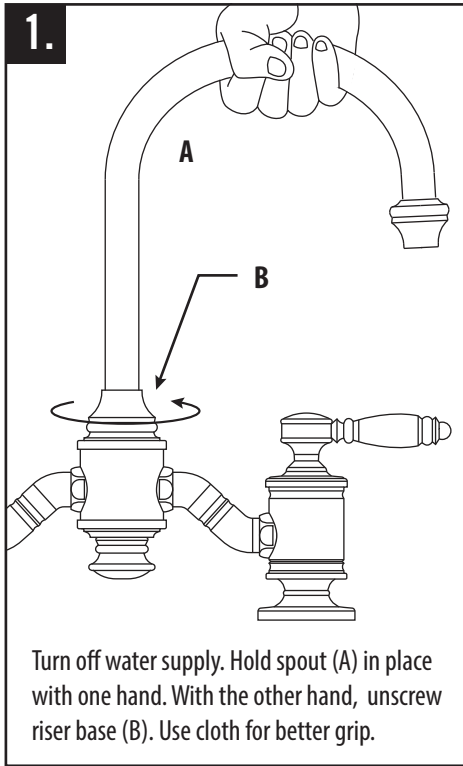

DIVERTER REPLACEMENT GUIDE

TRADITIONAL BRIDGE FAUCET MODEL # 6300

★ MADE IN THE USA ★

1-888-304-0660 • 951-304-0520

www.waterstoneco.com

VEN-038-RK-TBFD Rev. C