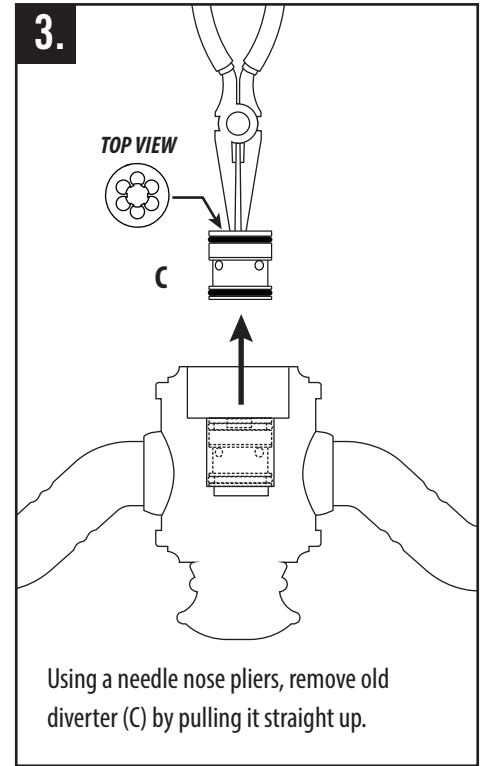

DIVERTER REPLACEMENT GUIDE

TRADITIONAL BRIDGE FAUCET MODEL # 6300

★ MADE IN THE USA ★

1-888-304-0660 • 951-304-0520

www.waterstoneco.com

VEN-038-RK-TBFD Rev. C