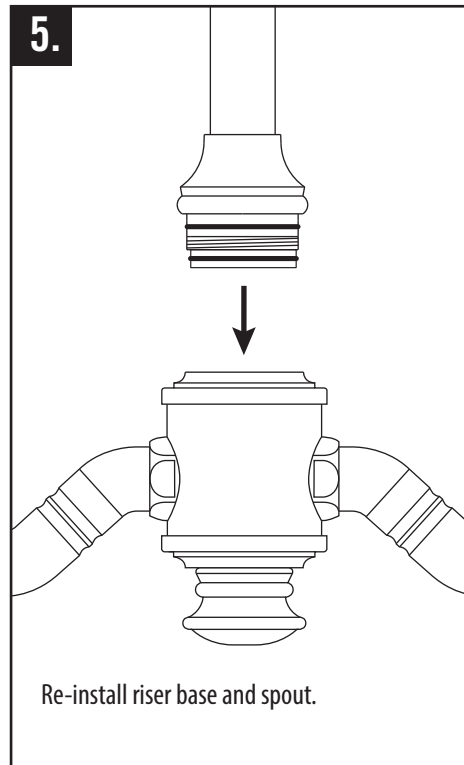

DIVERTER REPLACEMENT GUIDE

TRADITIONAL BRIDGE FAUCET MODEL # 6300

★ MADE IN THE USA ★

1-888-304-0660 • 951-304-0520

www.waterstoneco.com

VEN-038-RK-TBFD Rev. C