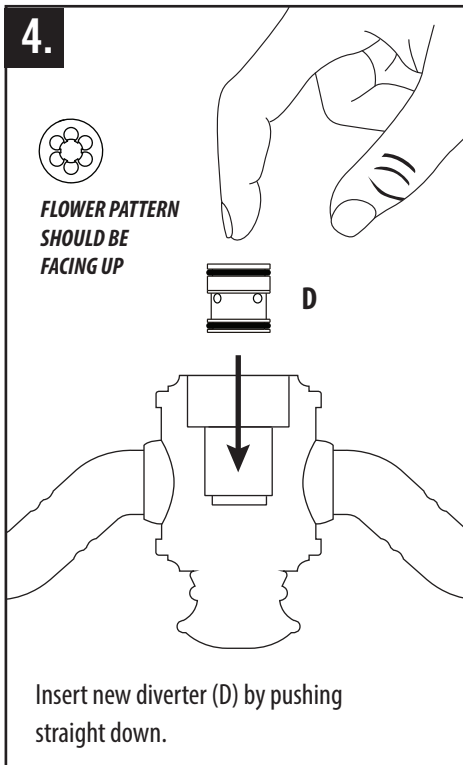

DIVERTER REPLACEMENT GUIDE

TRADITIONAL BRIDGE FAUCET MODEL # 6300

★ MADE IN THE USA ★

1-888-304-0660 • 951-304-0520

www.waterstoneco.com

VEN-038-RK-TBFD Rev. C