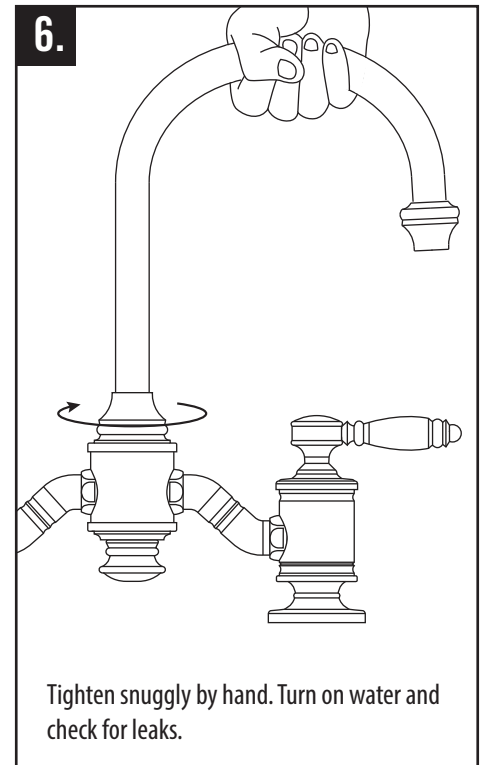

DIVERTER REPLACEMENT GUIDE

TRADITIONAL BRIDGE FAUCET MODEL # 6300

★ MADE IN THE USA ★

1-888-304-0660 • 951-304-0520

www.waterstoneco.com

VEN-038-RK-TBFD Rev. C