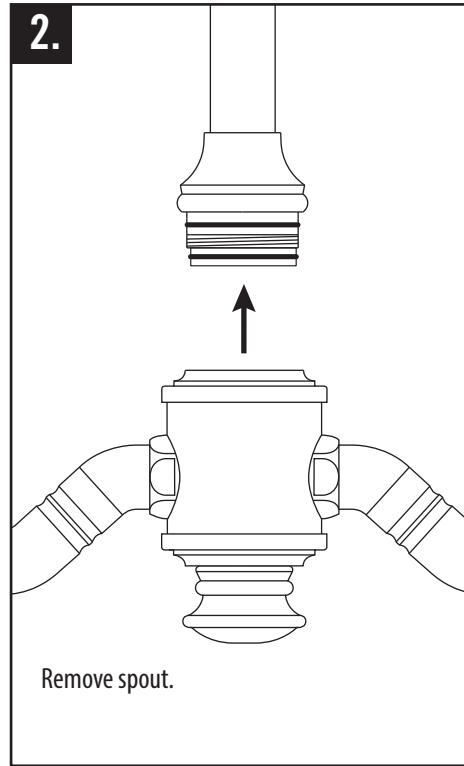

DIVERTER REPLACEMENT GUIDE

TRADITIONAL BRIDGE FAUCET MODEL # 6300

★ MADE IN THE USA ★

1-888-304-0660 • 951-304-0520

www.waterstoneco.com

VEN-038-RK-TBFD Rev. C