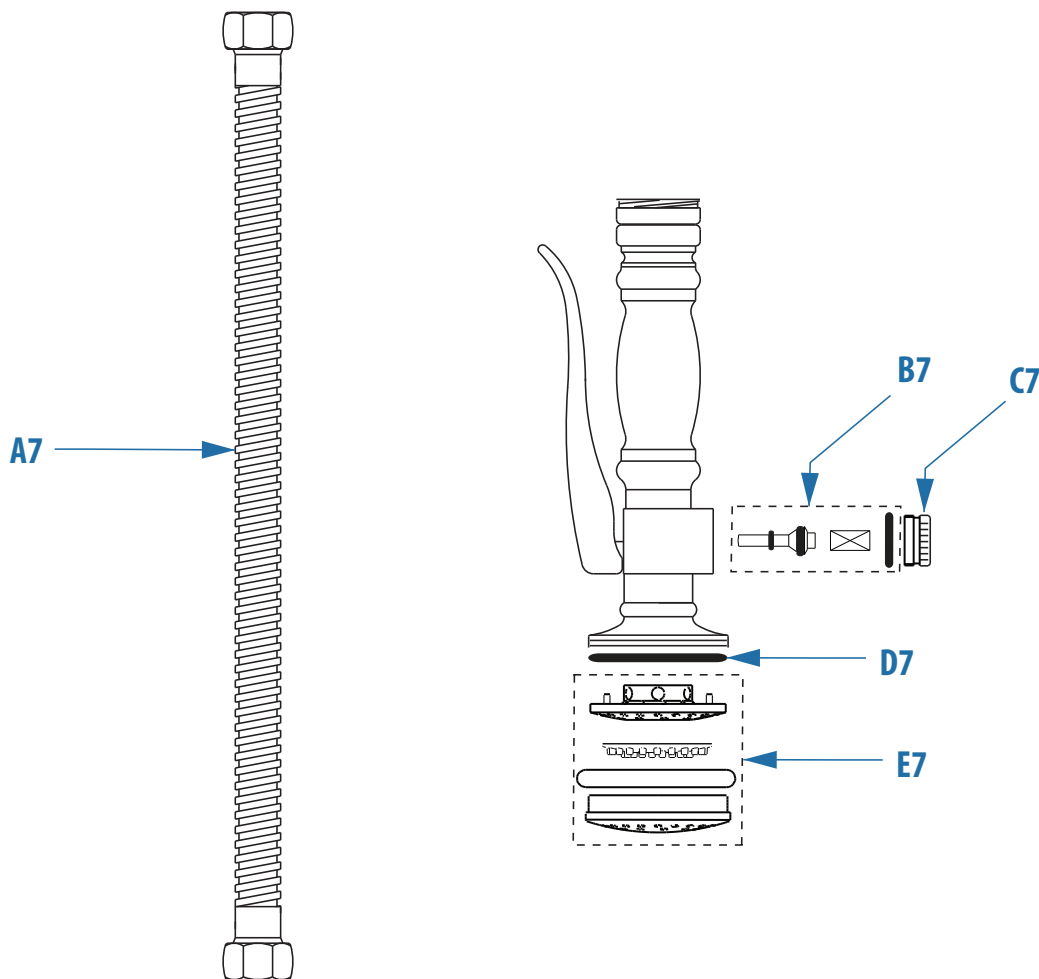

	DESCRIPTION	PART NUMBER
A5	Spring cover cap	RK-4129-XX*
B5	#33 O-ring	VEN-001-0033-0000
C5	Spring cover	RK-4128-XX*
D5	12-24x1/2 phillips screw	VEN-002-0020-00SS
E5	#9 O-Ring	VEN-001-0009-00PC
F5	Spring assembly	VEN-008-0003-0000
G5	Retaining ring	VEN-015-0002-00SS

	DESCRIPTION	PART NUMBER
H5	Delrin washer	VEN-003-0004-000D
I5	Swivel seal repair kit	RK-TGSWL
J5	Pilot sleeve	RK-4113-XX*
K5	Hose hook	RK-4737-XX*
L5	Hook cushion	VEN-013-0001-0000
M5	Traditional swivel cap	RK-4106-XX*

Replace XX with finish code

FIELD SERVICEABLE PART LIST

	DESCRIPTION	PART NUMBER
A6.	Seal kit	RK-GFSRHUB (includes D5, E5, G5, H5 from page 5)
B6.	Swing arm assembly	RK-4400SAA-XX*
C6.	#10 O-ring	VEN-001-0010-00PC
D6.	Upper hose swivel	RK-TGUHS-XX* (includes E6 & F6)
E6.	Washer	VEN-003-0003-000F
F6.	1/4-28 x 58 Phillips Screw	VEN-002-0002-00SS
G6.	#18 O-ring	VEN-001-0018-0000
H6.	Joint cap	RK-4124-XX*

Replace XX with finish code

FIELD SERVICEABLE PART LIST

	DESCRIPTION	PART NUMBER
A7.	Gantry hose assembly	RK-GHA-XX*
B7.	Spray valve	RK-GSV
C7.	Gantry spray valve cap	RK-4141-XX*
D7.	O-ring #23	VEN-001-0023-00PC
E7.	Traditional Gantry spray face	RK-TGSF-XX*