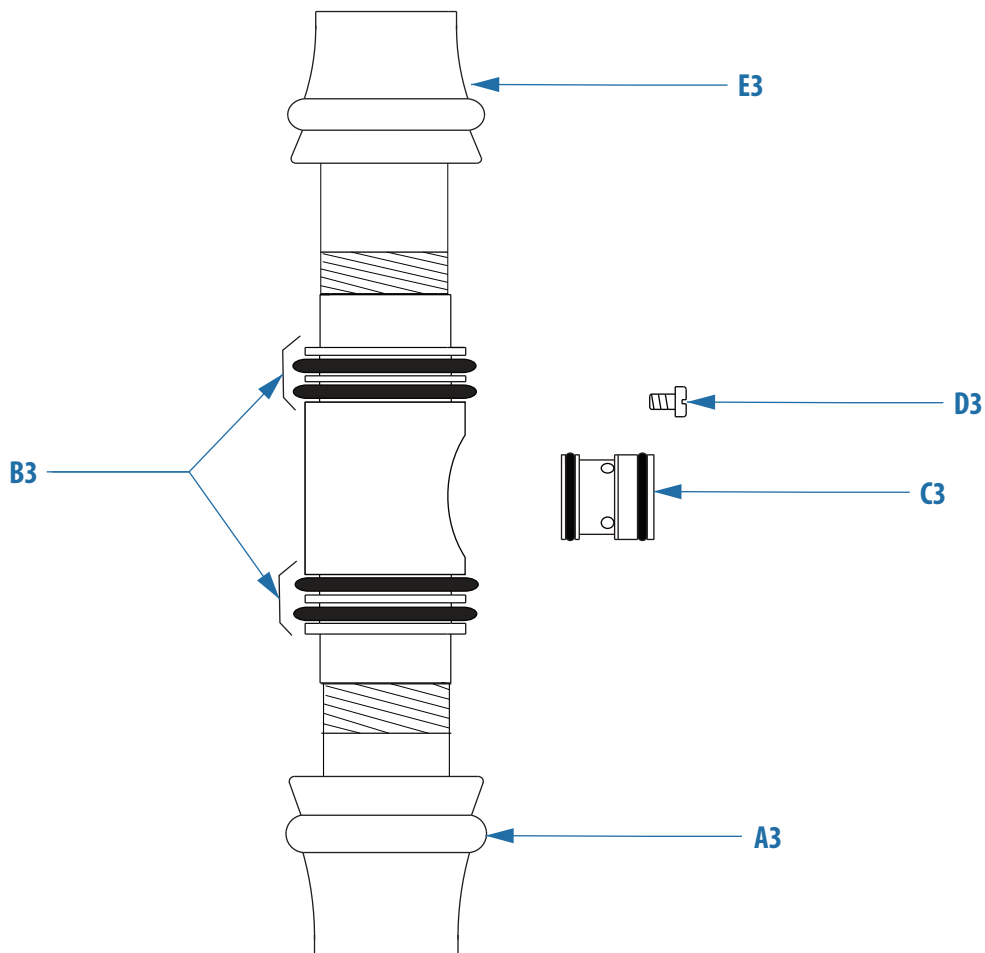

FIELD SERVICEABLE PART LIST

	DESCRIPTION	PART NUMBER
A2.	Install hardware	HK-USM1250
B2.	Handle cap standard	RK-TFCSTD-XX*
C2.	Traditional faucet handle	RK-TKFLH-XX*
D2.	Tension ring	RK-4039-XX*
E2.	Friction collar	RK-4041-RBR
F2.	PTFE friction lock	RK-4035-RPL

	DESCRIPTION	PART NUMBER
G2.	Ball joint	RK-4034-XX*
H2.	Cartridge retainer nut	RK-4963-RBR
I2.	Cartridge	RK-PTC35

Replace XX with finish code

FIELD SERVICEABLE PART LIST

	DESCRIPTION	PART NUMBER
A3.	Swivel support	RK-4106-XX*
B3.	Swivel seal kit	RK-TGDR
C3.	Gantry diverter	RK-GFD
D3.	4-40X3/16 set screw	VEN-002-0016-00SS
E3.	Swivel retainer	RK-4110-XX*

Replace XX with finish code

FIELD SERVICEABLE PART LIST

	DESCRIPTION	PART NUMBER
A4.	Spout tip	RK-4061-XX*
B4.	Aerator + #14 O-Ring	RK-JR
C4.	Replacement spout	RK-4400SPT-XX*

Replace XX with finish code

FIELD SERVICEABLE PART LIST

	DESCRIPTION	PART NUMBER
A5	Spring cover cap	RK-4129-XX*
B5	#33 O-ring	VEN-001-0033-0000
C5	Spring cover	RK-4128-XX*
D5	12-24x1/2 phillips screw	VEN-002-0020-00SS
E5	#9 O-Ring	VEN-001-0009-00PC
F5	Spring assembly	VEN-008-0003-0000
G5	Retaining ring	VEN-015-0002-00SS