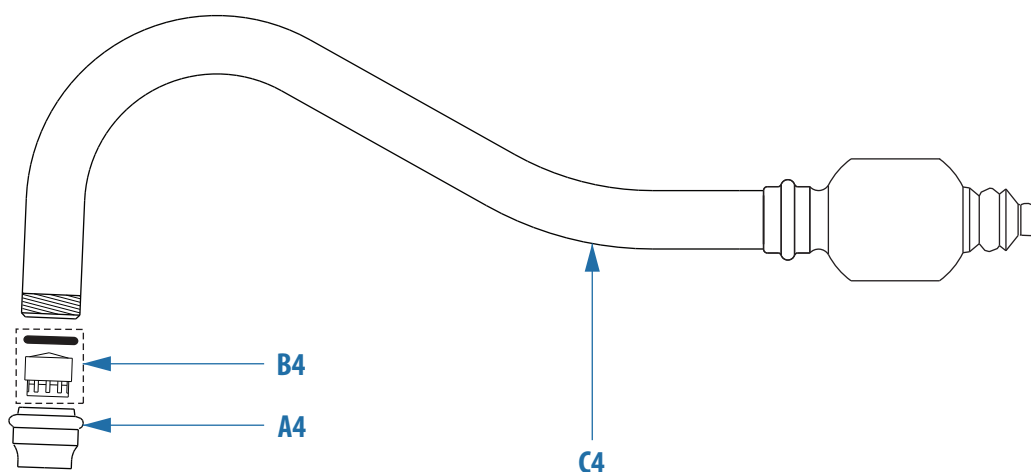

FIELD SERVICEABLE PART LIST

	DESCRIPTION	PART NUMBER
A2.	Install hardware	HK-USM1250
B2.	Handle cap standard	RK-TFCSTD-XX*
C2.	Traditional faucet handle	RK-TKFLH-XX*
D2.	Tension ring	RK-4039-XX*
E2.	Friction collar	RK-4041-RBR
F2.	PTFE friction lock	RK-4035-RPL

	DESCRIPTION	PART NUMBER
G2.	Ball joint	RK-4034-XX*
H2.	Cartridge retainer nut	RK-4963-RBR
I2.	Cartridge	RK-PTC35

Replace XX with finish code

FIELD SERVICEABLE PART LIST

	DESCRIPTION	PART NUMBER
A3.	Swivel support	RK-4106-XX*
B3.	Swivel seal kit	RK-TGDR
C3.	Gantry diverter	RK-GFD
D3.	4-40X3/16 set screw	VEN-002-0016-00SS
E3.	Swivel retainer	RK-4110-XX*

Replace XX with finish code

FIELD SERVICEABLE PART LIST

	DESCRIPTION	PART NUMBER
A4.	Spout tip	RK-4061-XX*
B4.	Aerator + #14 O-Ring	RK-JR
C4.	Replacement spout	RK-4400SPT-XX*

Replace XX with finish code

FIELD SERVICEABLE PART LIST

	DESCRIPTION	PART NUMBER
A5	Spring cover cap	RK-4129-XX*
B5	#33 O-ring	VEN-001-0033-0000
C5	Spring cover	RK-4128-XX*
D5	12-24x1/2 phillips screw	VEN-002-0020-00SS
E5	#9 O-Ring	VEN-001-0009-00PC
F5	Spring assembly	VEN-008-0003-0000
G5	Retaining ring	VEN-015-0002-00SS