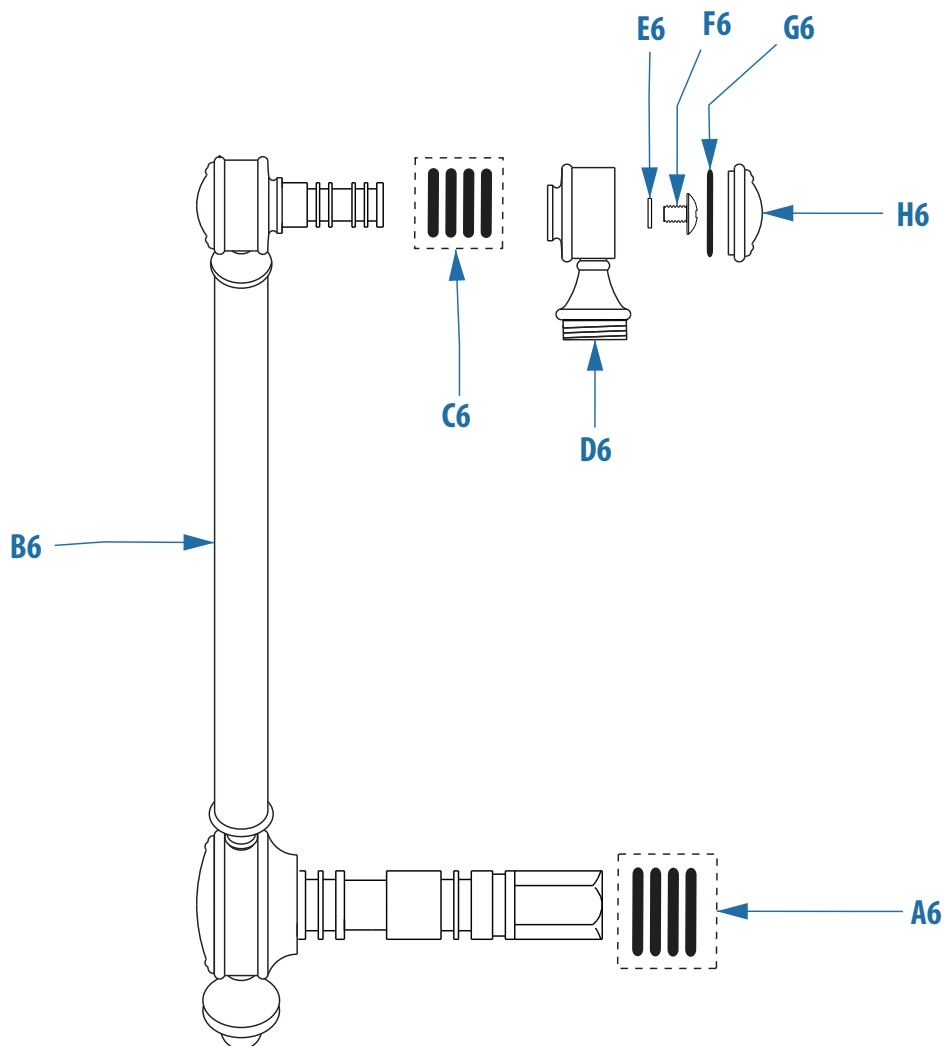

FIELD SERVICEABLE PART LIST

	DESCRIPTION	PART NUMBER
A6.	Seal kit	RK-GFSRHUB (includes D5, E5, G5, H5 from page 5)
B6.	Swing arm assembly	RK-4400SAA-XX*
C6.	#10 O-ring	VEN-001-0010-00PC
D6.	Upper hose swivel	RK-TGUHS-XX* (includes E6 & F6)
E6.	Washer	VEN-003-0003-000F
F6.	1/4-28 x 58 Phillips Screw	VEN-002-0002-00SS
G6.	#18 O-ring	VEN-001-0018-0000
H6.	Joint cap	RK-4124-XX*

Replace XX with finish code