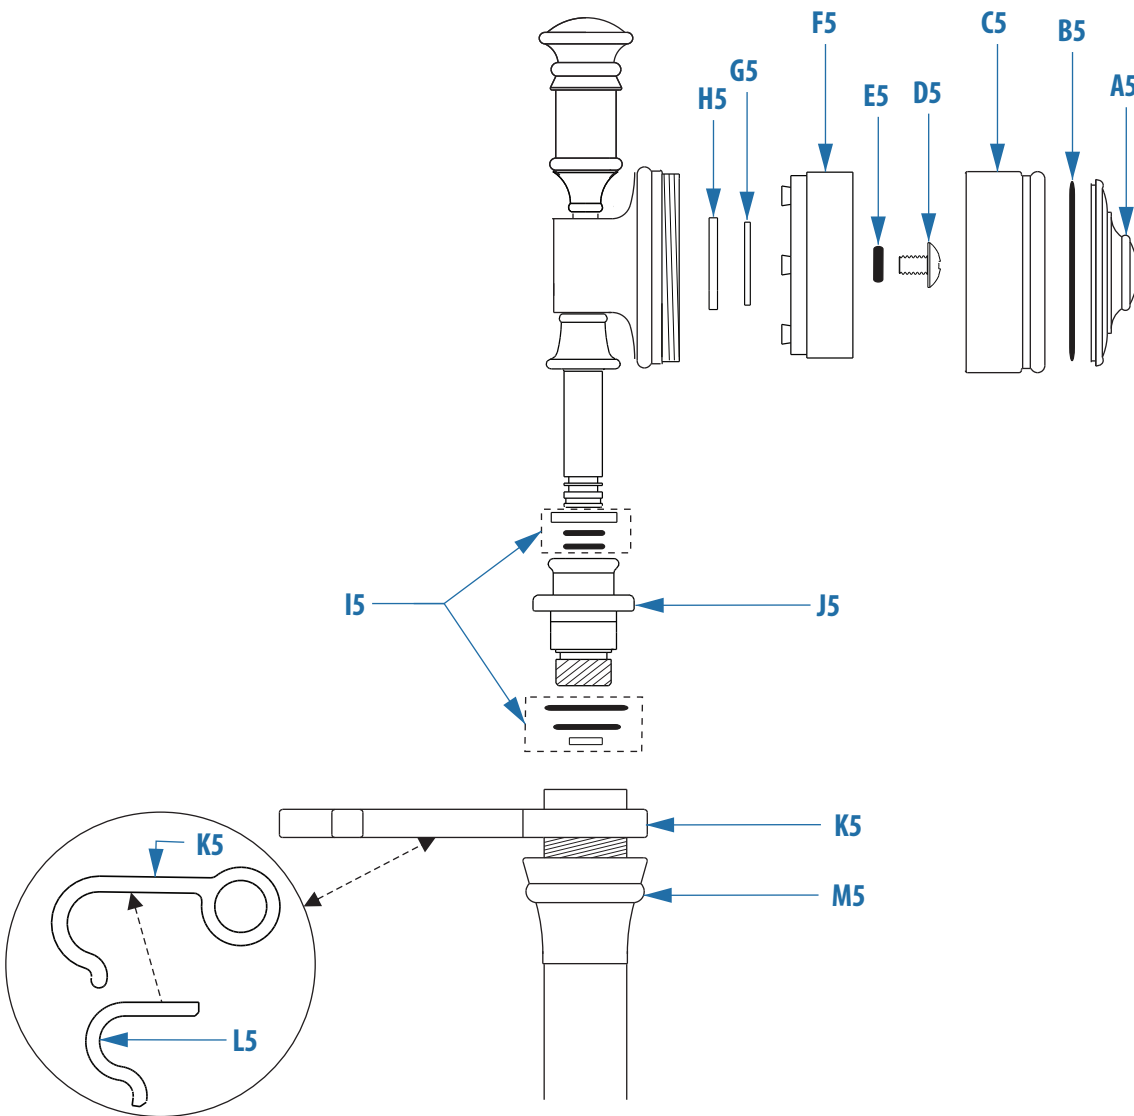

FIELD SERVICEABLE PART LIST

	DESCRIPTION	PART NUMBER
A2.	Install hardware	HK-USM1250
B2.	Handle cap standard	RK-TFCSTD-XX*
C2.	Traditional faucet handle	RK-TKFLH-XX*
D2.	Tension ring	RK-4039-XX*
E2.	Friction collar	RK-4041-RBR
F2.	PTFE friction lock	RK-4035-RPL

	DESCRIPTION	PART NUMBER
G2.	Ball joint	RK-4034-XX*
H2.	Cartridge retainer nut	RK-4963-RBR
I2.	Cartridge	RK-PTC35

Replace XX with finish code

FIELD SERVICEABLE PART LIST

	DESCRIPTION	PART NUMBER
A3.	Swivel support	RK-4106-XX*
B3.	Swivel seal kit	RK-TGDR
C3.	Gantry diverter	RK-GFD
D3.	4-40X3/16 set screw	VEN-002-0016-00SS
E3.	Swivel retainer	RK-4110-XX*

Replace XX with finish code

FIELD SERVICEABLE PART LIST

	DESCRIPTION	PART NUMBER
A4.	Spout tip	RK-4061-XX*
B4.	Aerator + #14 O-Ring	RK-JR
C4.	Replacement spout	RK-4400SPT-XX*

Replace XX with finish code

FIELD SERVICEABLE PART LIST

	DESCRIPTION	PART NUMBER
A5	Spring cover cap	RK-4129-XX*
B5	#33 O-ring	VEN-001-0033-0000
C5	Spring cover	RK-4128-XX*
D5	12-24x1/2 phillips screw	VEN-002-0020-00SS
E5	#9 O-Ring	VEN-001-0009-00PC
F5	Spring assembly	VEN-008-0003-0000
G5	Retaining ring	VEN-015-0002-00SS