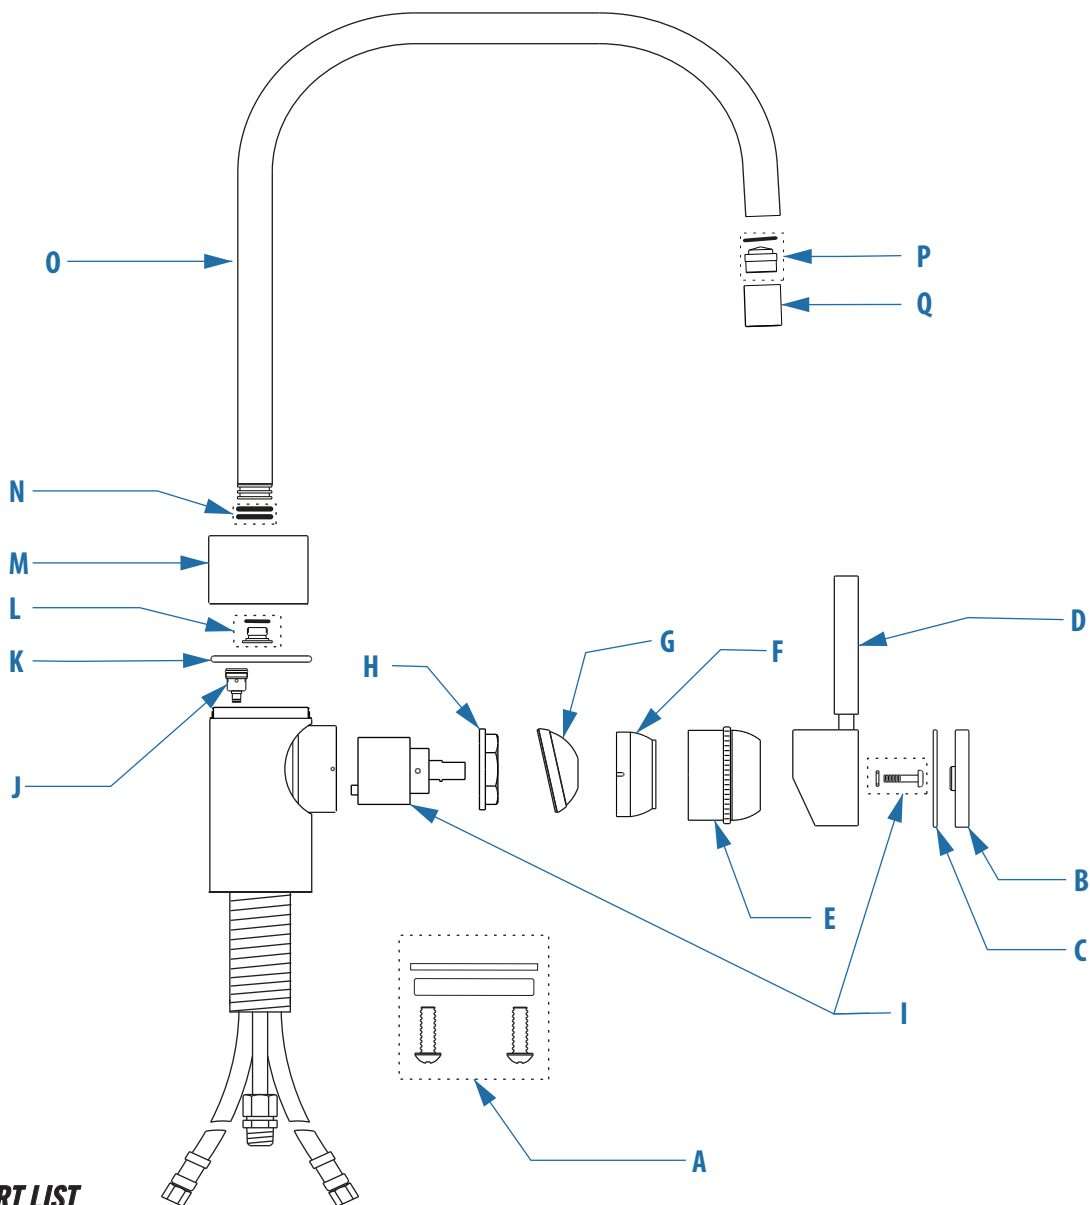

FIELD GUIDE - FULTON KITCHEN FAUCET

Model # 3825

41180 Raintree Court • Murrieta, CA 92562
1-888-304-0660 • www.waterstoneco.com

FIELD SERVICEABLE PART LIST

DESCRIPTION	PART NUMBER
A. Install hardware	HK-USM1250
B. Handle base cap	RK-CFC-XX*
C. Hot & cold indicator ring	RK-4864-R&B
D. Contemporary handle	RK-CKFLH-XX*
E. Tension ring	RK-4861-XX*
F. Friction collar	RK-4911-RBR
G. Ball joint	RK-CBJ-RBR
H. Cartridge retainer nut	RK-4963-RBR
I. Cartridge	RK-PTC35

DESCRIPTION	PART NUMBER
J. Diverter	RK-KFD
K. O-ring #129	VEN-001-0129-00PC
L. Spout retainer nut	RK-4071-RBR
M. Spout Keeper	RK-4893-XX*
N. O-ring #16	VEN-001-0016-00PC
O. Spout	RK-3825SPT-XX*
P. Aerator & O-ring #14	RK-JR
Q. Spout Tip	RK-4789-XX*