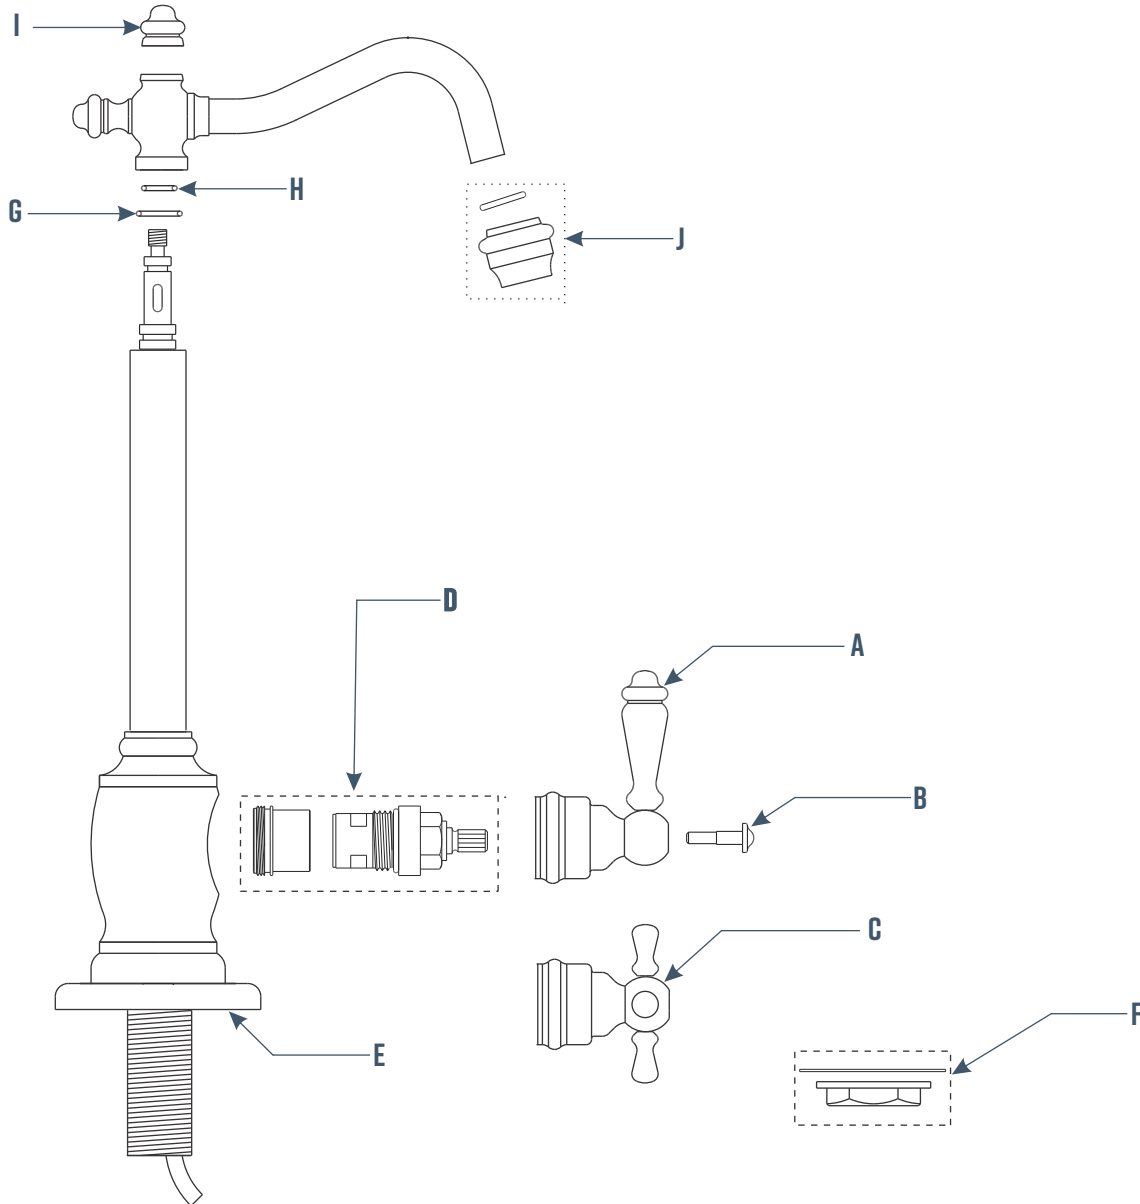

# FIELD GUIDE ANNAPOLIS COLD ONLY FILTRATION

**MODEL #1100C, 1150C**

41180 Raintree Court • Murrieta, CA 92562  
1-888-304-0660 • www.waterstoneco.com

## FIELD SERVICEABLE PART LIST

	DESCRIPTION	PART NUMBER
A.	Decorative handle	RK-TFFLH-XX*
B.	Decorative screw	RK-2021-XX*
C.	Decorative cross handle	RK-TFFCH-XX*
D.	Hot cartridge & adaptor	RK-LTC
E.	Escutcheon plate	RK-2023-XX*
F.	Mounting Hardware	HK-FBF
G.	O-ring #12	VEN-001-0012-00PC

	DESCRIPTION	PART NUMBER
H.	O-ring #10.5	VEN-001-10.5X100PC
I.	Decorative cap	RK-2103-XX*
J.	Spout tip	RK-2106-XX*

**\*REPLACE XX WITH FINISH CODE\***